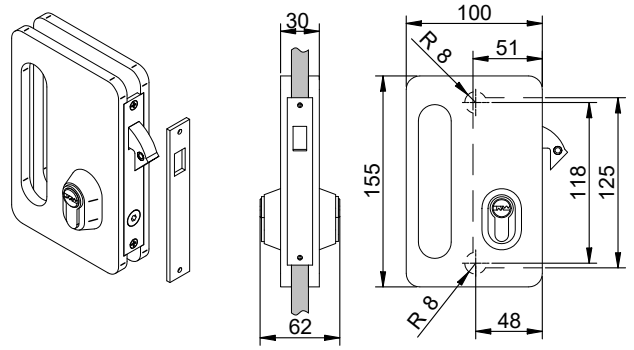

MADE IN E.U.

CODE:  
006660

21-02-2020

038060067

CERRADURA CON GANCHO PARA PUERTA CORREDERA / Glass door lock with strike.

ALUMINIO ANODIZADO / Anodized aluminium

VIDRIO / Glass 10mm - 12mm

VIDRIO / Glass 8mm

# saheco Serie SV

VIDRIO / Glass 8 / 10 / 12mm

Poligono Industrial Foradada - 08580 - Sant Quirze de Besora (Barcelona)  
 Telf. 34-93.852.92.23, Fax.34-93.852.91.59  
 Export. Telf. 34-93.852.96.15, Fax.34-93.852.91.76  
 e-mail: saheco@saheco.com - web: www.saheco.com