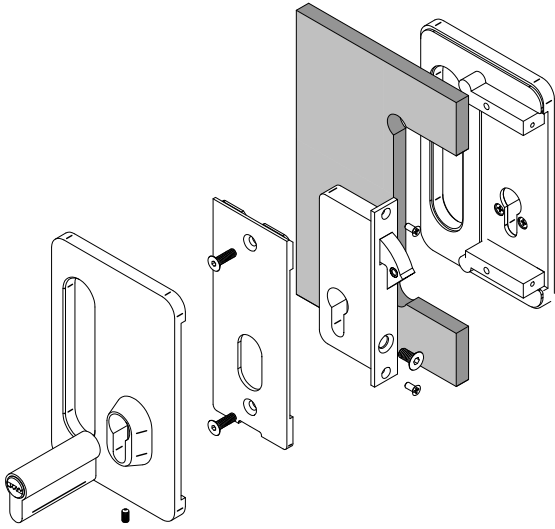

MADE IN E.U.

CODE:  
006660

21-02-2020

038060067

CERRADURA CON GANCHO PARA PUERTA CORREDERA / Glass door lock with strike.

ALUMINIO ANODIZADO / Anodized aluminium

VIDRIO / Glass 10mm - 12mm

VIDRIO / Glass 8mm

# saheco Serie SV

VIDRIO / Glass 8 / 10 / 12mm

Poligono Industrial Foradada - 08580 - Sant Quirze de Besora (Barcelona)  
 Telf. 34-93.852.92.23, Fax.34-93.852.91.59  
 Export. Telf. 34-93.852.96.15, Fax.34-93.852.91.76  
 e-mail: saheco@saheco.com - web: www.saheco.com

MADE IN E.U.

CODE:  
006661

21-02-2020

038060067

CERRADERO PARA PUERTA CORREDERA DE VIDRIO / Glass door lock strike box

ALUMINIO ANODIZADO / Anodized aluminium

VIDRIO / Glass 10mm - 12mm

VIDRIO / Glass 8mm