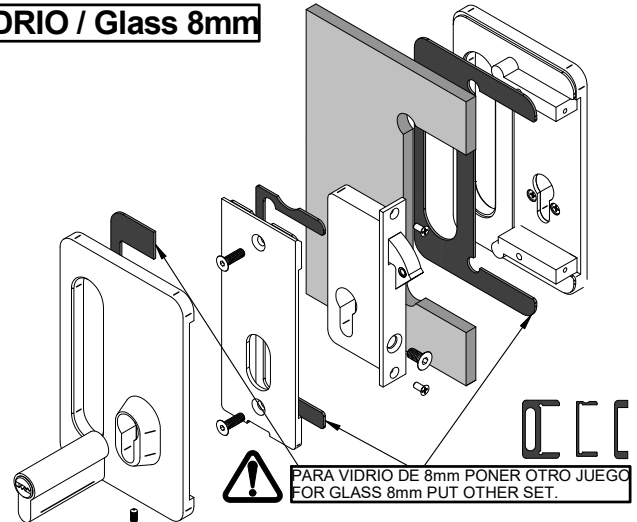

MADE IN E.U.

CODE:  
006660

21-02-2020

038060067

CERRADURA CON GANCHO PARA PUERTA CORREDERA / Glass door lock with strike.

ALUMINIO ANODIZADO / Anodized aluminium

VIDRIO / Glass 10mm - 12mm

VIDRIO / Glass 8mm