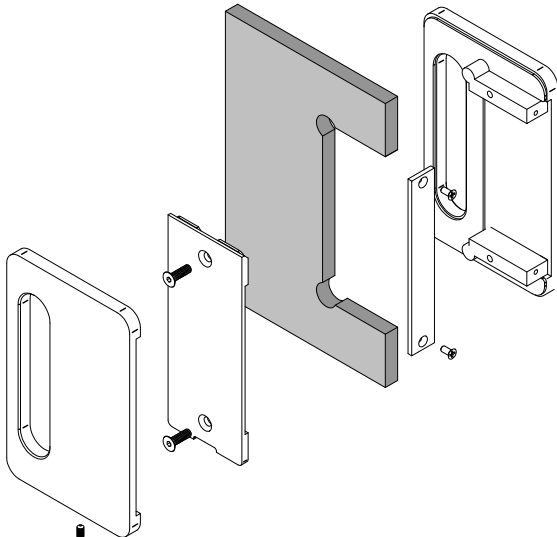

MADE IN E.U.

CODE:  
006661

21-02-2020

038060067

CERRADERO PARA PUERTA CORREDERA DE VIDRIO / Glass door lock strike box

ALUMINIO ANODIZADO / Anodized aluminium

VIDRIO / Glass 10mm - 12mm

VIDRIO / Glass 8mm