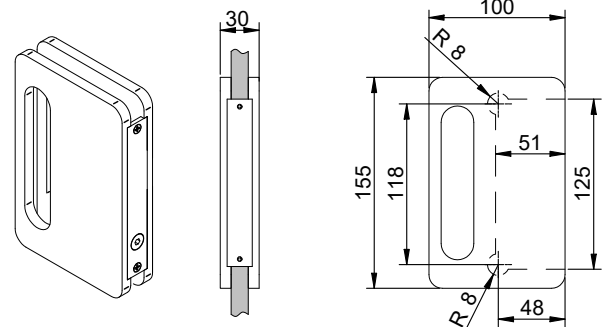

MADE IN E.U.

CODE:  
006660

21-02-2020

038060067

CERRADURA CON GANCHO PARA PUERTA CORREDERA / Glass door lock with strike.

ALUMINIO ANODIZADO / Anodized aluminium

VIDRIO / Glass 10mm - 12mm

VIDRIO / Glass 8mm

MADE IN E.U.

CODE:  
006661

21-02-2020

038060067

CERRADERO PARA PUERTA CORREDERA DE VIDRIO / Glass door lock strike box

ALUMINIO ANODIZADO / Anodized aluminium

VIDRIO / Glass 10mm - 12mm

VIDRIO / Glass 8mm