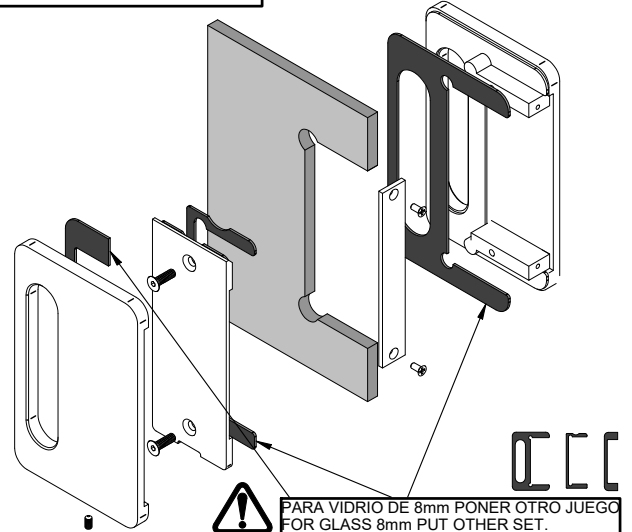

MADE IN E.U.

CODE:  
006660

21-02-2020

038060067

CERRADURA CON GANCHO PARA PUERTA CORREDERA / Glass door lock with strike.

ALUMINIO ANODIZADO / Anodized aluminium

VIDRIO / Glass 10mm - 12mm

VIDRIO / Glass 8mm

MADE IN E.U.

CODE:  
006661

21-02-2020

038060067

CERRADERO PARA PUERTA CORREDERA DE VIDRIO / Glass door lock strike box

ALUMINIO ANODIZADO / Anodized aluminium

VIDRIO / Glass 10mm - 12mm

VIDRIO / Glass 8mm