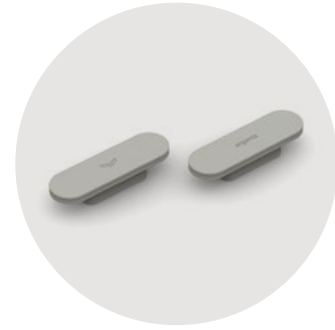

ARGENTA MAGNOTICA PRO

The magnotica pro is a magnetic and contactless door closer which holds interior doors shut without the need for a door handle or latch. Because there are no moving parts, the door can be opened and closed completely without making any noise.

argenta magnetica pro

The magnetica pro is a magnetic and contactless door closer that allows interior doors to be held in a fixed position without the need for a handle or lock. Because there are no moving parts, a door can be closed and opened completely silently. The magnetica pro is ideal in combination with all argenta pivoting hinges and the argenta® invisidoor door frames. The contactless door closer can be used both vertically (reveal of the door leaf) and horizontally (top of the door leaf) on any type of door frame.

White

Grey

Black

What are the benefits ?

- No moving parts to wear out
- Silent mechanism due to no friction
- Door can be opened and closed noiselessly without a door handle or latch
- Doors are quick and easy to open and close
- Perfect integration in the argenta invisidoor DL or 2.0 possible
- Ideal for doors to walk-in closets or storerooms
- Perfect for keeping pivoting doors in their closed position
- Thanks to the extra cover plate the screws are concealed
- Available in white, black or grey