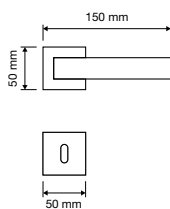

made in Italy | patented design

Cromo lucido
polished chrome
CR

Cromo satinato
satin chrome
CS

Antracite satinato
satin anthracite
AS

Nero opaco
matt black
VE

484 RB 024

484 RB 088

484 SK