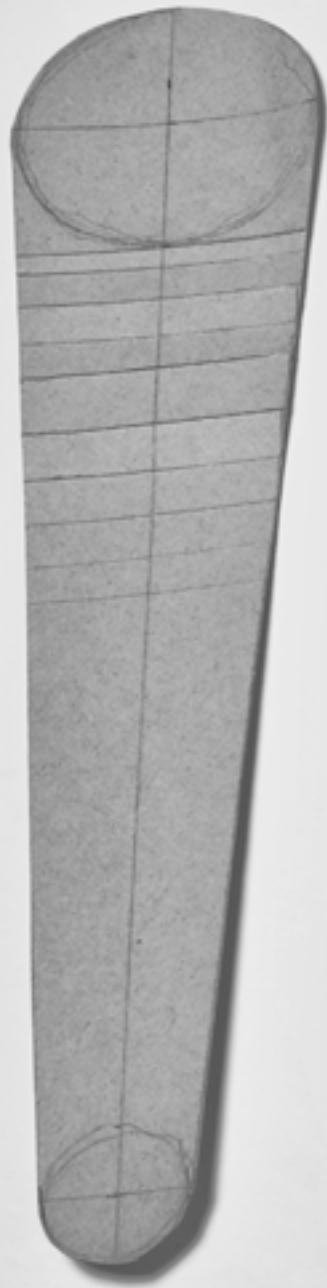

Deurbeslag

Deurkrukken 484
Accessoires deurkrukken 484

Voordeurbeslag

Voordeurknoppen 485
Grepes 485

Accessoires

Meubelgrepen 485
Meubelknoppen 485
Hefschuifdeurbeslag 485

FOLD TB100
satin stainless steel

Auckland, New Zealand

FOLD reference: Private residence
Interior design: Christian Anderson Architects
Photography: Simon Devitt
Product: FOLD TB100 satin stainless steel

Auckland, New Zealand

FOLD reference: Private residence
Interior design: Christian Anderson Architects
Photography: Simon Devitt
Product: FOLD TB500 satin stainless steel (left),
FOLD TB20M satin stainless steel (right)