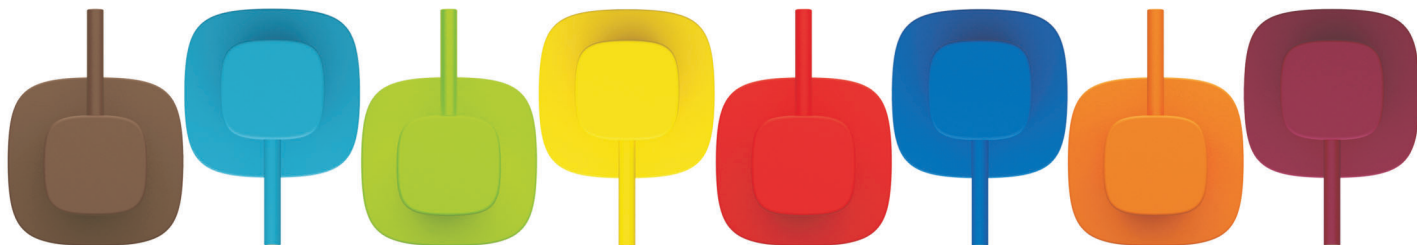

BRONZE

LEMON YELLOW

BRONZE

LIME GREEN

OCEAN BLUE

CAPRI BLUE

CLARET VIOLET

SUNSET ORANGE

STRAWBERRY RED

B3040

Porta sapone
d'appoggio
Standing soap dish holder

B3041

Porta bicchiere
d'appoggio
Standing glass holder

B9341

Spandisapone
(L 0,30) d'appoggio
Standing soap dispenser

Ne **facciamo di tutti i colori.**

We are up to all sorts of things ... and colors.

**LEMON
YELLOW**
RAL 1018

**SUNSET
ORANGE**
RAL 2003

**STRAWBERRY
RED**
RAL 3018

**CLARET
VIOLET**
RAL 4004

**CAPRI
BLUE**
RAL 5005

**OCEAN
BLUE**
RAL 5014

**LIME
GREEN**
RAL 6018