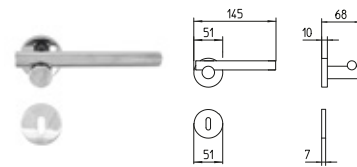

BILBAO

design by Piet Billekens

design_1671 BILBAO

1671
MANIGLIA PER PORTA CON ROSETTA
door-handle on rose