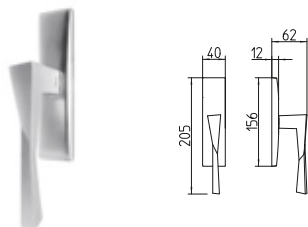

1692/M
CREMONESE IMPUGNATURA MANIGLIA
window lever-handle