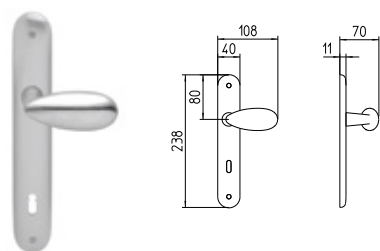

LED

MANDELLI 1953

design_1091 LED

1090
MANIGLIA PER PORTA CON PIASTRA
door-handle on back plate