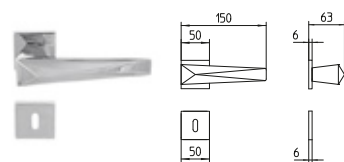

MANDELLI 1953

design_1721ZEIT

BG4 R4 Z

1721
MANIGLIA PER PORTA CON ROSETTA
door-handle on rose

1722/DK
MARTELLINA DK
drehkipp system

FINITURE *finishes*

03 ORO
03 polished brass

04 ORO SATINATO
04 satin brass