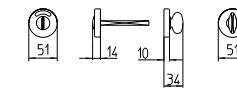

FINITURE *finishes*

- 03 AB
- 04 IB
- 26 MBR
- 26D PB/BR
- MSN

911-113/RFV-RW