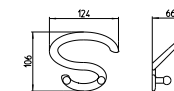

FINITURE *finishes*

03

04

26

26D

AB

91