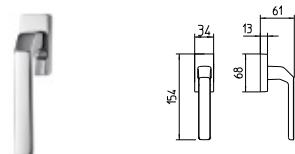

26 CROMATO
26 polished chrome

26D CROMATO SATINATO
26D satin chrome

FENIX

design by Piet Billekens

MANDELLI 1853

design_1601 FENIX

1601
MANIGLIA PER PORTA CON ROSETTA
door-handle on rose

1602/M
CREMONESE IMPUGNATURA MANIGLIA
window lever-handle