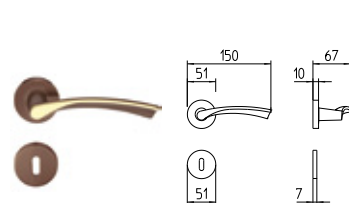

26D/26 CROMATO SAT./CROMATO
26D/26 satin chrome/polished chrome

MSN NICKEL SATINATO OPACO
MSN mat satin nickel

MBR BRUNITO OPACO
MBR mat bronze

ALISSA

MANDELLI 1953

contemporary_1471 ALISSA

BG4 R4 BS Z

1470
MANIGLIA PER PORTA CON PIASTRA
door-handle on back plate