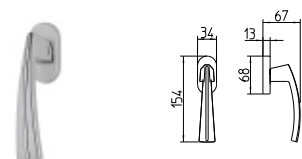

1142/DK
MARTELLINA DK
drehkipp system

FINITURE *finishes*