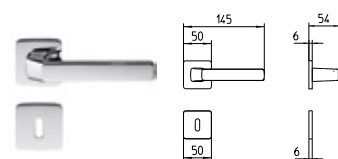

26 CROMATO
26 polished chrome

26D CROMATO SATINATO
26D satin chrome

FENIX

design by Piet Billekens

MANDELLI 1853

design_1601 FENIX

1601
MANIGLIA PER PORTA CON ROSETTA
door-handle on rose

1602/M
CREMONESE IMPUGNATURA MANIGLIA
window lever-handle