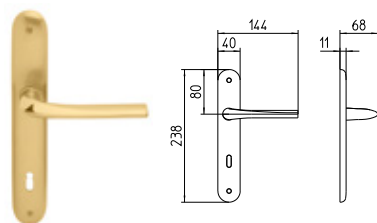

720
MANIGLIA PER PORTA CON PIASTRA
door-handle on back plate