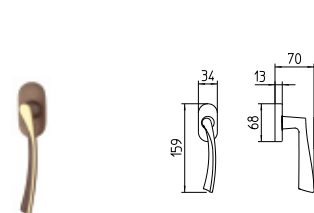

1472/DK
MARTELLINA DK
drehkip system

FINITURE finishes