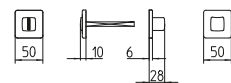

854/GIR

FINITURE *finishes*

03