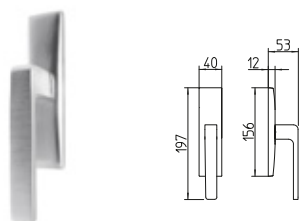

1682/M
CREMONESE IMPUGNATURA MANIGLIA
window lever-handle