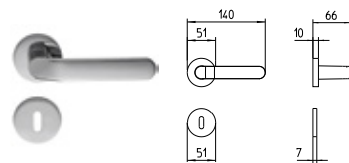

CALLAS

design by Piet Billekens

MANDELLI 1953

design_1611 CALLAS

R4 Z

1611
MANIGLIA PER PORTA CON ROSETTA
door-handle on rose

1612/M
CREMONESE IMPUGNATURA MANIGLIA
window lever-handle

1612/DK
MARTELLINA DK
drehkipp system