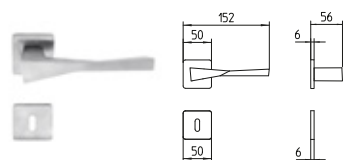

TWEE

design by Massimo Cavara

MANDELLI 1853

design_1691TWEE

BG4 R4 Z

1691
MANIGLIA PER PORTA CON ROSETTA
door-handle on rose

FINITURE finishes

03 ORO
03 polished brass