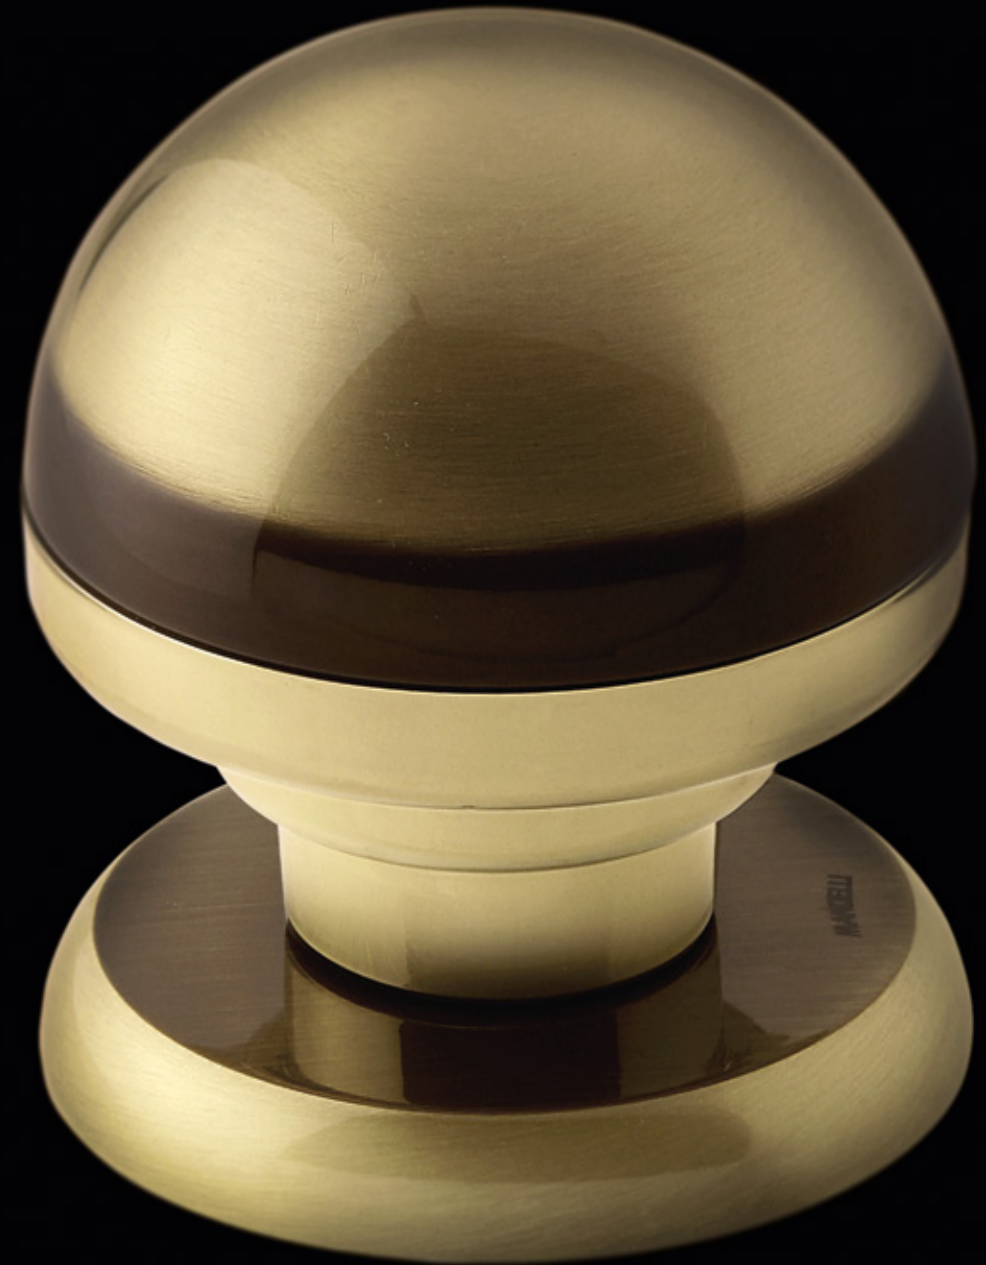

03/04

26D

AB

PB/BR

NOTTOLINI

door fittings

accessories

911-113/RFV