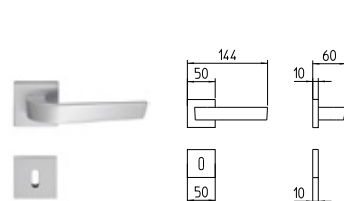

26 CROMATO
26 polished chrome

26D CROMATO SATINATO
26D satin chrome

MSN NICKEL SATINATO OPACO
MSN mat satin nickel

NURIA

MANDELLI 1853

design_1501 NURIA

BG4 R4 Z

1500
MANIGLIA PER PORTA CON PIASTRA
door-handle on back plate