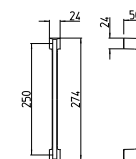

FINITURE *finishes*

26

26D

MSN

MANDELLI 1953

1035