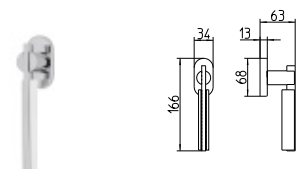

3182/DK
MARTELLINA DK
drehkipp system

FINITURE *finishes*

26/26D CROMATO/CROMATO SAT.
26/26D polished chrome/satin chrome

26/AW CROMATO/BIANCO
26/AW polished chrome/white