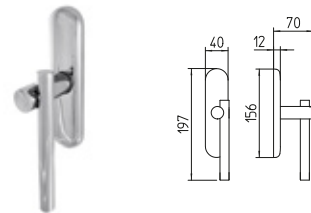

04 ORO SATINATO
04 satin brass

26 CROMATO
26 polished chrome

26D CROMATO SATINATO
26D satin chrome

BILBAO

design by Piet Billekens

design_1671 BILBAO

1671
MANIGLIA PER PORTA CON ROSETTA
door-handle on rose

1672/M
CREMONESE IMPUGNATURA MANIGLIA
window lever-handle