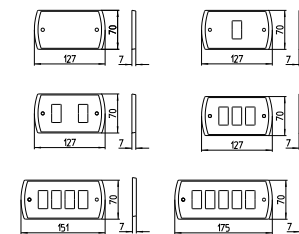

S16

FINITURE *finishes*

03 MSN

04 MB

04/03 AB

IB

26 PB/BR

26D