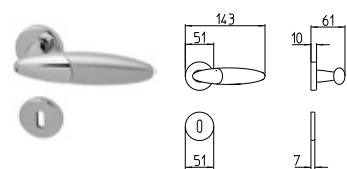

BIP

MANDELLI 1953

design_501 BIP

R3 BS Z

501
MANIGLIA PER PORTA CON ROSETTA
door-handle on rose

FINITURE *finishes*

03/04 ORO/ORO SATINATO
03/04 polished brass/satin brass

26/26D CROMATO/CROMATO SAT.
26/26D polished chrome/satin chrome