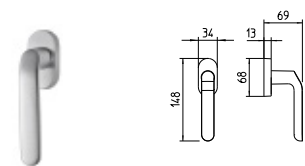

CALLAS

design by Piet Billekens

MANDELLI 1953

design_1611 CALLAS

R4 Z

1611
MANIGLIA PER PORTA CON ROSETTA
door-handle on rose

1612/M
CREMONESE IMPUGNATURA MANIGLIA
window lever-handle

1612/DK
MARTELLINA DK
drehkipp system