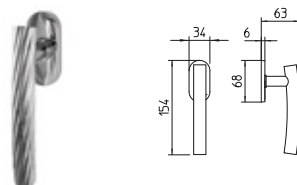

FUSILLA

design by Alessandro Dubini

contemporary_1731 FUSILLA

R4 Z

1731
MANIGLIA PER PORTA CON ROSETTA
door-handle on rose

1732/DK
MARTELLINA DK
drehkipp system

FINITURE *finishes*

03 ORO
03 polished brass