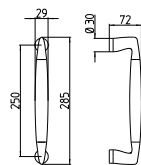

MANIGLIONI

pull handles

MANDELLI 1953

accessories

465

465/L

465

465/L

FINITURE *finishes*

03/04

26/26D

775 +

FINITURE *finishes*

26

26D

MSN

MANDELLI 1953

1035

FINITURE *finishes*

04

26

26D

MB

MSN

IB

1155

1155A

1155B

1155C

FINITURE *finishes*

03/04

26/26D

MB/26D