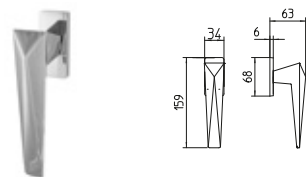

MANDELLI 1953

design_1721ZEIT

BG4 R4 Z

1721
MANIGLIA PER PORTA CON ROSETTA
door-handle on rose

1722/DK
MARTELLINA DK
drehkipp system

FINITURE *finishes*

03 ORO
03 polished brass

04 ORO SATINATO
04 satin brass