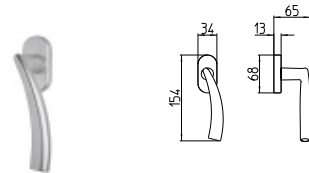

772/M
CREMONESE IMPUGNATURA MANIGLIA
window lever-handle

772/DK
MARTELLINA DK
drehkipp system

FINITURE *finishes*

03 ORO
03 polished brass

04 ORO SATINATO
04 satin brass

26 CROMATO
26 polished chrome

26D CROMATO SATINATO
26D satin chrome