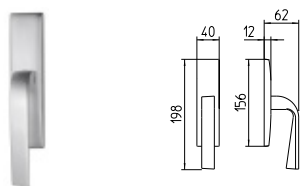

1502/M
CREMONESE IMPUGNATURA MANIGLIA
window lever-handle