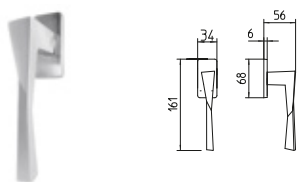

1692/DK
MARTELLINA DK
drehkip system