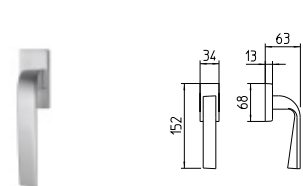

1502/DK
MARTELLINA DK
drehkip system