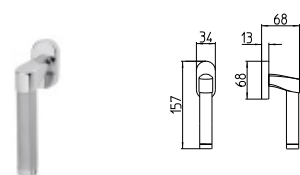

362/DK
MARTELLINA DK
drehkipp system

FINITURE finishes