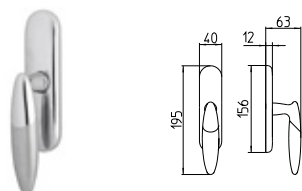

BIP

MANDELLI 1953

design_501 BIP

R3 BS Z

501
MANIGLIA PER PORTA CON ROSETTA
door-handle on rose

FINITURE *finishes*

03/04 ORO/ORO SATINATO
03/04 polished brass/satin brass

26/26D CROMATO/CROMATO SAT.
26/26D polished chrome/satin chrome