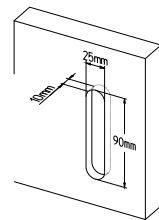

FINITURE *finishes*

- 03 AB
- 04 IB
- 26 MBR
- 26D PB/BR