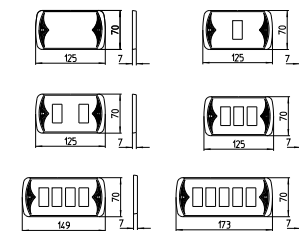

S26

FINITURE *finishes*

04/03

AB

MBR

PB/BR

28