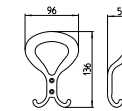

| | |
|----|-------|
| 03 | 26D |
| 04 | AB |
| 26 | PB/BR |

PORTA ABITI

coat hooks

complements

86

FINITURE *finishes*

03

04