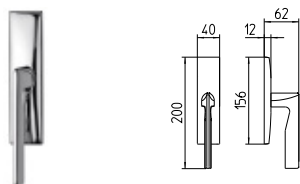

1462/M
CREMONESE IMPUGNATURA MANIGLIA
window lever-handle