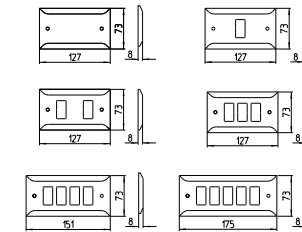

COPRINTERRUTTORI

cover plates

MANDELLI 1953

complements

INT10

FINITURE *finishes*

03

04/03

AB

PB/BR

28

INT11

FINITURE *finishes*

03

04

26D

AB

PB/BR

INT12

FINITURE *finishes*

03

04

26

26D

MANDELLI 1953

V100

FINITURE *finishes*

03/04 IB

04 PB/BR

AB 28

476 vela

FINITURE *finishes*

04/03

26

26D

PB/BR

656 magica

FINITURE *finishes*

04/03

PB/BR