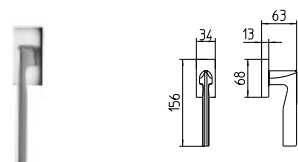

1462/DK
MARTELLINA DK
drehkipp system

FINITURE finishes