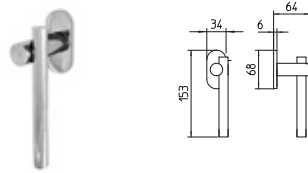

1672/DK
MARTELLINA DK
drehkipp system

FINITURE *finishes*