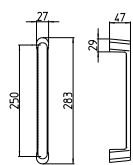

FINITURE *finishes*

- 26
- 26D
- MSN

1305 +