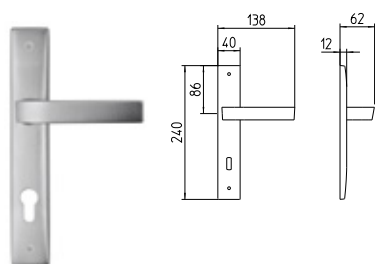

26 CROMATO
26 polished chrome

26D CROMATO SATINATO
26D satin chrome

MSN NICKEL SATINATO OPACO
MSN mat satin nickel

NURIA

MANDELLI 1853

design_1501 NURIA

BG4 R4 Z

1500
MANIGLIA PER PORTA CON PIASTRA
door-handle on back plate