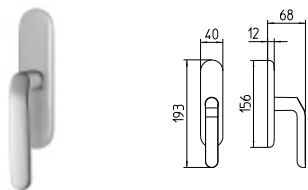

CALLAS

design by Piet Billekens

MANDELLI 1953

design_1611 CALLAS

R4 Z

1611
MANIGLIA PER PORTA CON ROSETTA
door-handle on rose

1612/M
CREMONESE IMPUGNATURA MANIGLIA
window lever-handle

1612/DK
MARTELLINA DK
drehkipp system