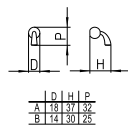

2026

FINITURE *finishes*

- 03   26D
- 04   MSN
- 26   MBR

2027

FINITURE *finishes*

- 04
- 26
- 26D
- MSN
- MBR

2028

FINITURE *finishes*

- 03/04
- 26/26D
- MSN

2006

FINITURE *finishes*

- 03
- 26
- 26D
- AB
- PB/BR

2008

FINITURE *finishes*

- 03
- AB
- PB/BR

2024

FINITURE *finishes*

- MBR
- PB/BR
- 28