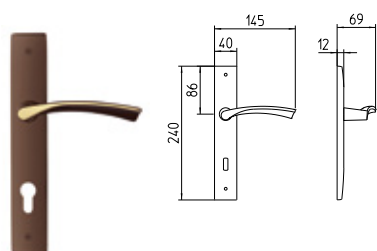

26D/26 CROMATO SAT./CROMATO
26D/26 satin chrome/polished chrome

MSN NICKEL SATINATO OPACO
MSN mat satin nickel

MBR BRUNITO OPACO
MBR mat bronze

ALISSA

MANDELLI 1953

contemporary_1471 ALISSA

BG4 R4 BS Z

1470
MANIGLIA PER PORTA CON PIASTRA
door-handle on back plate