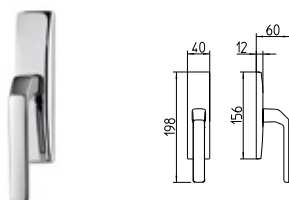

26 CROMATO
26 polished chrome

26D CROMATO SATINATO
26D satin chrome

FENIX

design by Piet Billekens

MANDELLI 1853

design_1601 FENIX

1601
MANIGLIA PER PORTA CON ROSETTA
door-handle on rose

1602/M
CREMONESE IMPUGNATURA MANIGLIA
window lever-handle