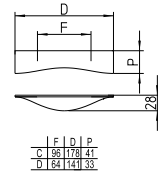

2237

FINITURE *finishes*

- 04 MSN
- 26 MBR
- 26D

2238

FINITURE *finishes*

- 04/03
- 26D/26
- MSN

2239

FINITURE *finishes*

- 04
- 26D
- MSN

2226

FINITURE *finishes*

- 03/04
- 26/26D
- MSN

2228

FINITURE *finishes*

- 04
- 26
- 26D
- MSN

2229

FINITURE *finishes*

- 03 26D
- 04 MSN
- 26

2227

FINITURE *finishes*

- 04 MSN
- 26 MBR
- 26D

2206

FINITURE *finishes*

- 03
- 26
- 26D
- PB/BR