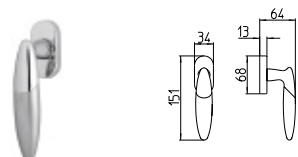

502/DK
MARTELLINA DK
drehkipp system