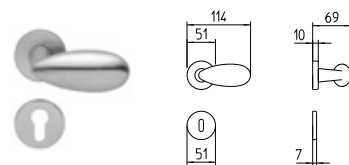

1091
MANIGLIA PER PORTA CON ROSETTA
door-handle on rose

FINITURE *finishes*