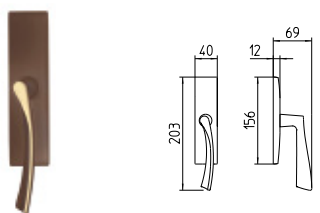

1472/M
CREMONESE IMPUGNATURA MANIGLIA
window lever-handle