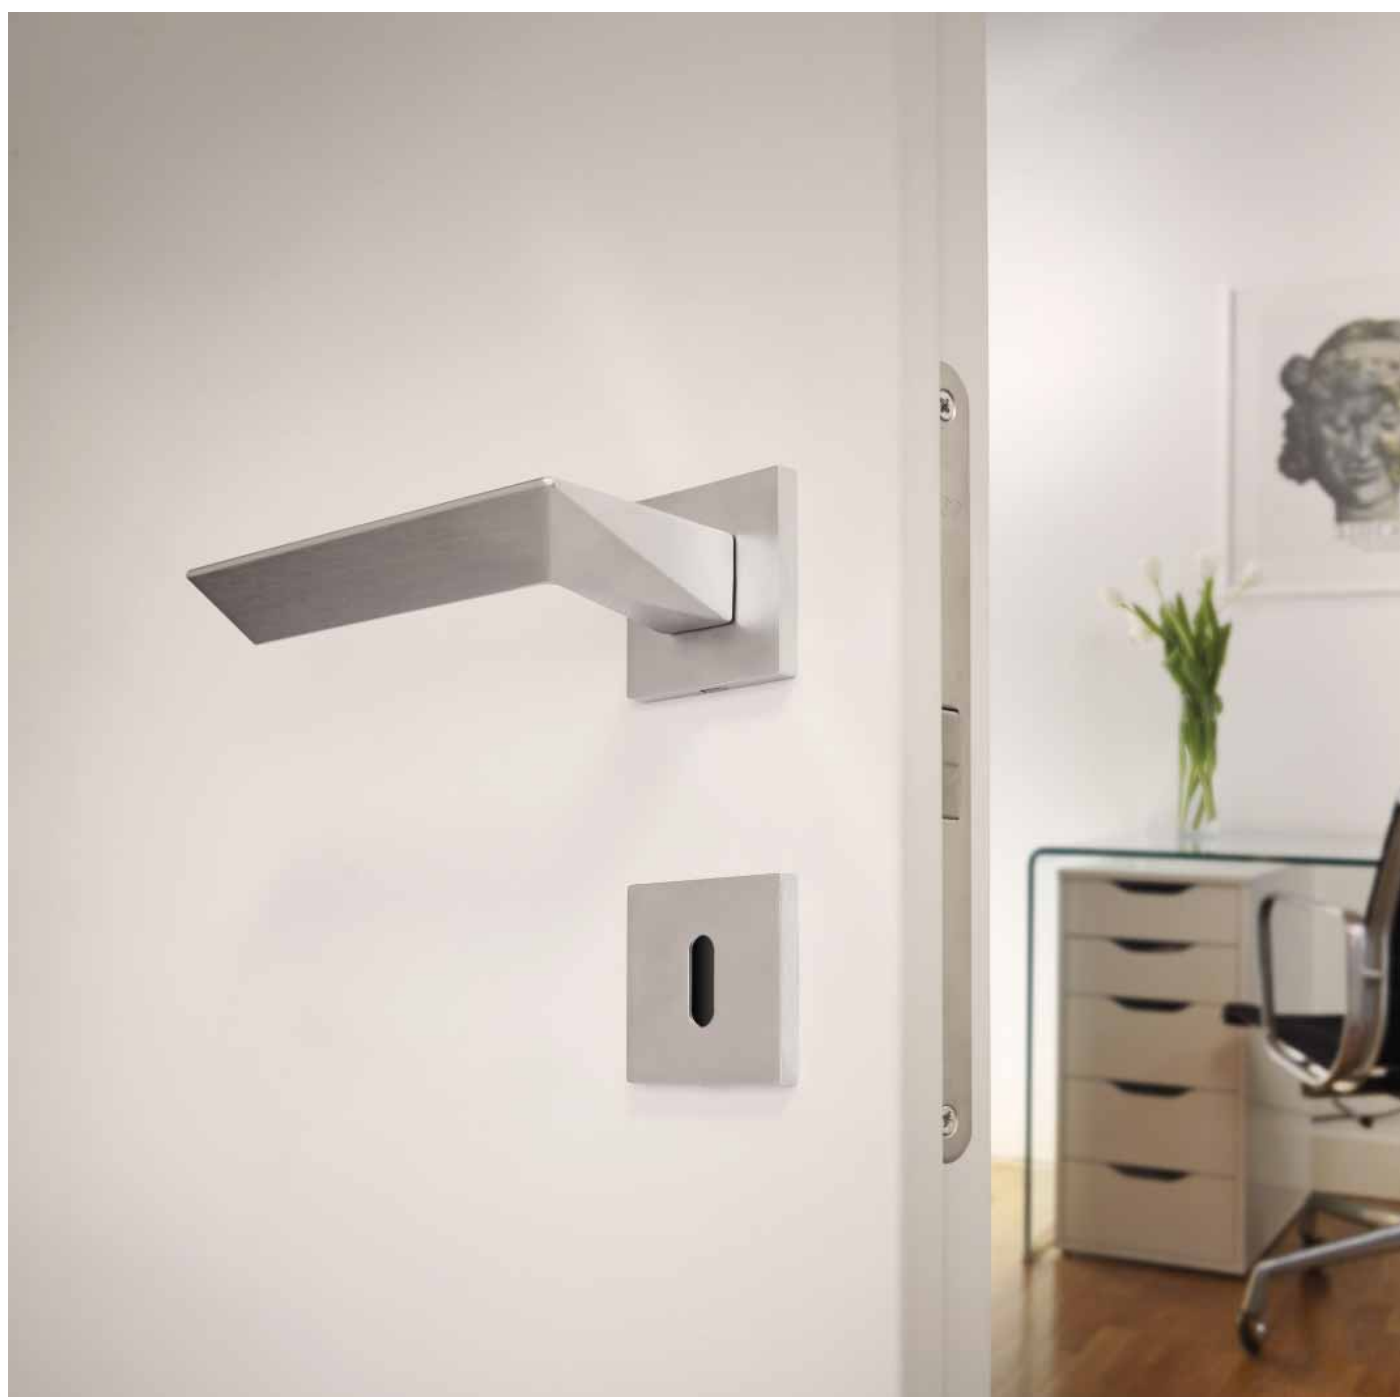

The perfectly flat and smooth handgrip, geometrically perfect, is contrasted by an oblique line that visually lightens the form while maintaining a secure and comfortable grip.

ONLY MADE IN ITALY

CR cromo lucido
polished chrome