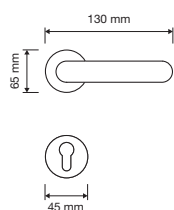

made in Italy | patented design

oro francese
french gold
OF

oro zecchino
gold plated
OZ

patiné
patiné mat
PM

modelli / models

1320 RB 018

1320 RB 113

1320 PL