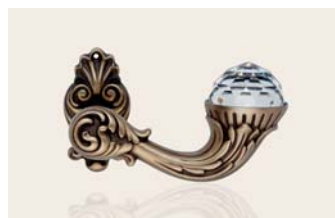

made in Italy | patented design

oro francese
french gold
OF

oro zecchino
gold plated
OZ

patiné
patiné mat
PM

modelli / models

1526 RB 015

1526 RB 113

1531 PL