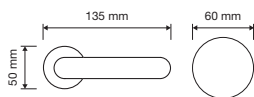

Garda | 258 B2