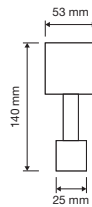

Reflex | 1156 AB