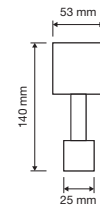

Zen Mesh | 1156 AB