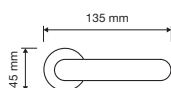

Garda | 252 B1