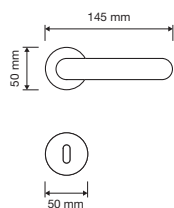

Cromo satinato
satin chrome
CS

Ottone lucido verniciato
polished brass
OL

modelli / models

980 RB 102

980 RB 019

980 RB 024

980 SK

basic handles