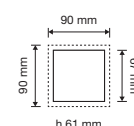

fantasie / fantasy

modelli / models