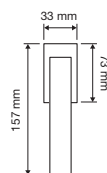

Cromo satinato
satin chrome
CS

Ottone lucido verniciato
polished brass
OL

modelli / models

980 RB 102

980 RB 019

980 RB 024

980 SK

basic handles