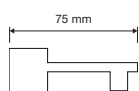

Rose | 543 CH