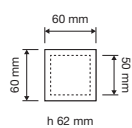

Zen Mesh | 1157 PG 019