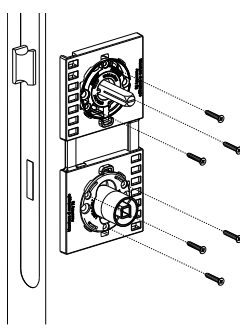

CLICK-CLACK European profile cylinder

STEP 1/3

STEP 2/3

CLICK-CLACK Patent key

STEP 1/3

STEP 2/3

CLICK-CLACK Toilet

STEP 1/3

STEP 2/3