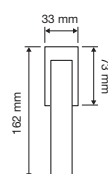

fantasie / fantasy

modelli / models