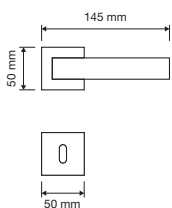

Cromo satinato
satin chrome
CS

Ottone lucido verniciato
polished brass
OL

modelli / models

980 RB 102

980 RB 019

980 RB 024

980 SK

basic handles