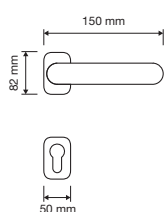

made in Italy | patented design

argento francese
french silver
AF

oro francese
french gold
OF

oro zecchino
gold plated
OZ

patiné
ptiné mat
PM

modelli / models

1406 RB 015

1406 RB 113