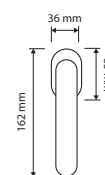

modelli / models

1546 DK