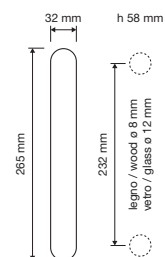

fantasia | fantasy

modelli / models

1306 MN 232