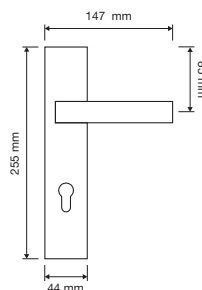

modelli / models

1041 PL