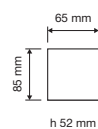

modelli / models

1308 PT