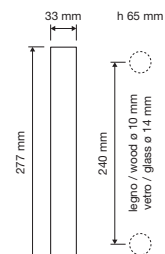

modelli / models

1041 SK