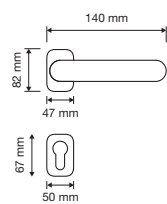

made in Italy | patented design

oro francese
french gold
OF

oro zecchino
gold plated
OZ

patiné
patiné mat
PM

modelli / models

1546 RB 015

1546 RB 113

1547 PL