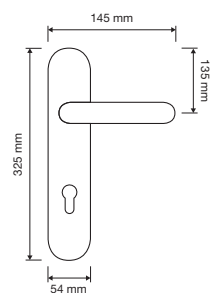

fantasia | fantasy

modelli / models