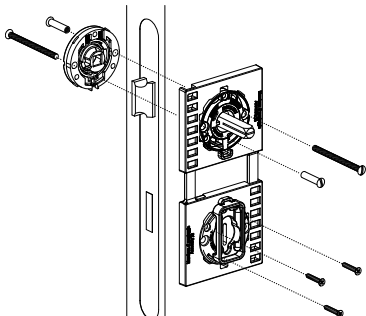

CLICK-CLACK Patent key

STEP 1/3

STEP 2/3

STEP 3/3