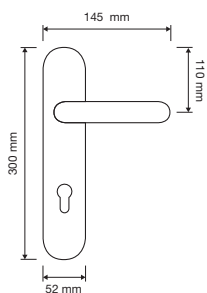

made in Italy | patented design

oro francese
french gold
OF

oro zecchino
gold plated
OZ

patiné
patiné mat
PM

modelli / models

1540 RB 015

1540 RB 113

1541 PL