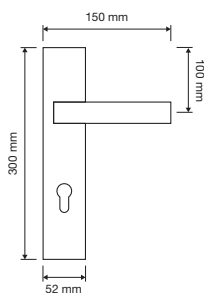

made in Italy | patented design

Cromo lucido
polished chrome
CR

Cromo satinato
satin chrome
CS

Oro zecchino
gold plated
OZ

modelli / models

1215 RB 019

1215 RB 024

1216 PL