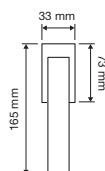

modelli / models

1215 SK