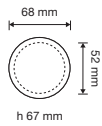

Garda | 400 PT 065