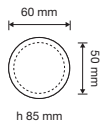

Sfera | 260 B3