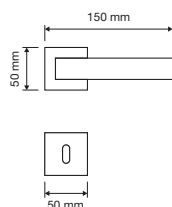

made in Italy | patented design

Cromo lucido
polished chrome
CR

Cromo satinato
satin chrome
CS

Oro zecchino
gold plated
OZ

modelli / models

1215 RB 019

1215 RB 024

1216 PL