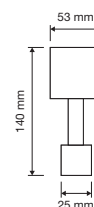

modelli / models

1215 AB