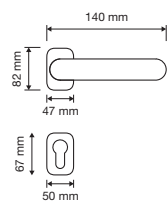

made in Italy | patented design

oro francese
french gold
OF

oro zecchino
gold plated
OZ

patiné
patiné mat
PM

modelli / models

1540 RB 015

1540 RB 113

1541 PL