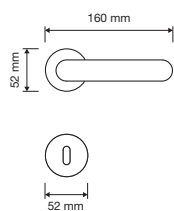

modelli / models

1596 RB 023