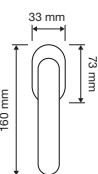

fantasie / fantasy

modelli / models