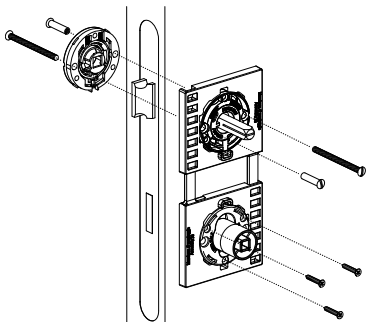

CLICK-CLACK Toilet

STEP 1/3

STEP 2/3

STEP 3/3