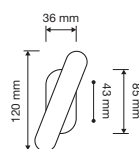

fantasia | fantasy

modelli / models

1306 MX