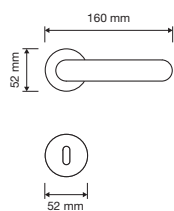

modelli / models

1596 RB 025