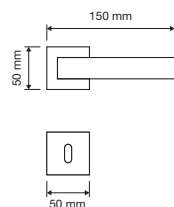

made in Italy | patented design

Cromo lucido
polished chrome
CR

Cromo satinato
satin chrome
CS

Oro zecchino
gold plated
OZ

modelli / models

1041 RB 019

1041 RB 024

1041 RB 102