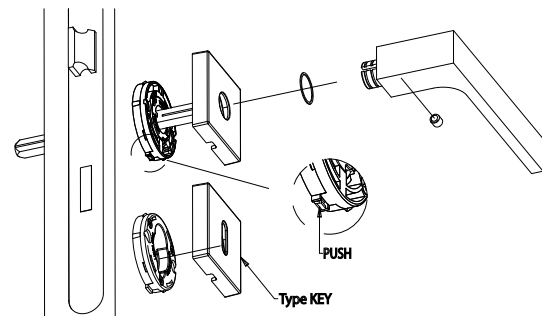

CLICK-CLACK Patent key

STEP 1/3

STEP 2/3

STEP 3/3