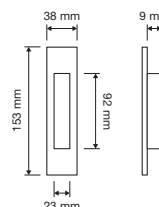

modelli / models

1043 PI