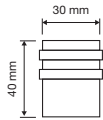

BRERA | 1172 FE