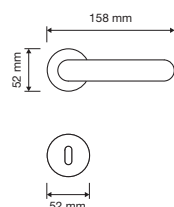

fantasie / fantasy

modelli / models