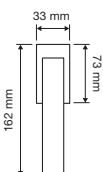

modelli / models

1041 CR