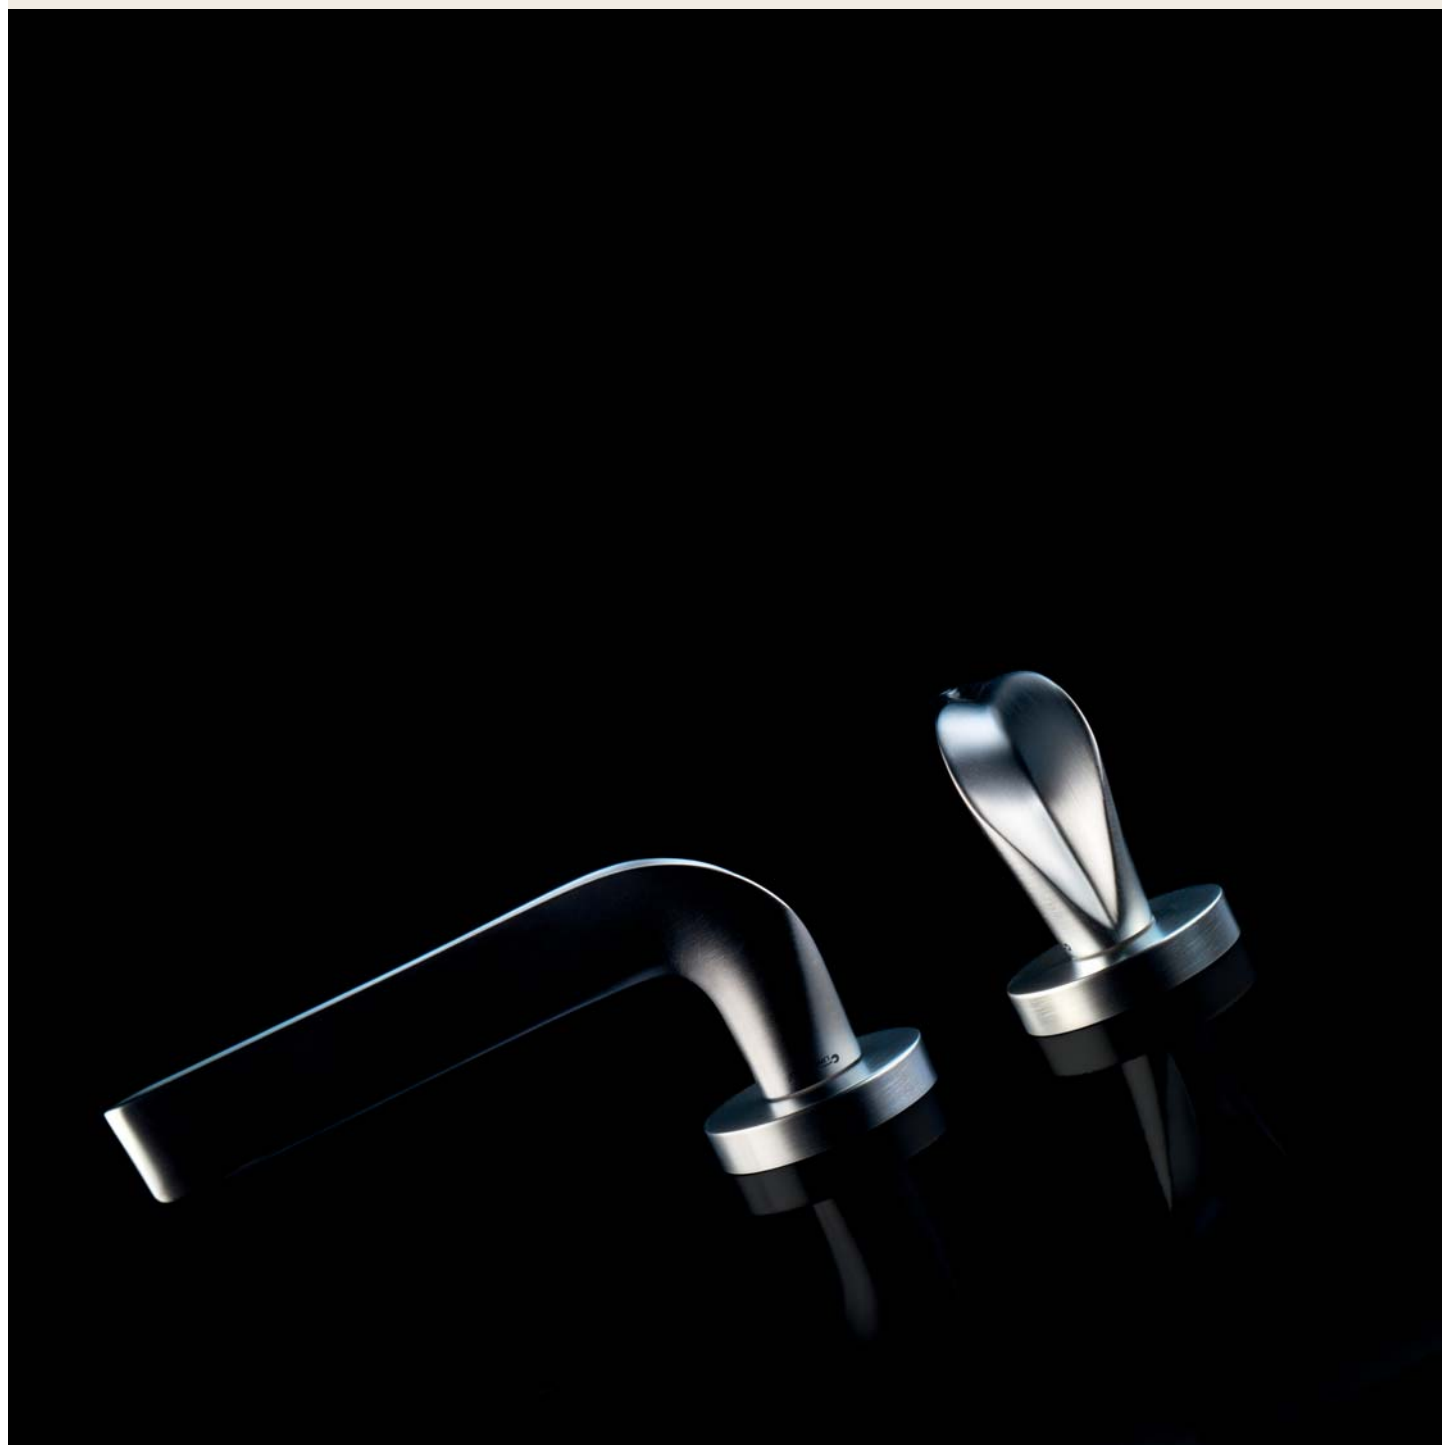

The combination of different forms and volumes with a particularly modern taste is made more classical in style thanks to the handgrip covered with real Italian leather, a natural expression of the artistic hand-crafting of leather.

1111 RB 024

1111 PL

1111 SK

1111 MN 240

1111 MZ 240

interassi disponibili / available distances
240 - 300 - 400 - 600 - 800

Spirit

Le forme audaci e seducenti di un fiore danno vita a questa collezione di maniglie particolarmente sexy e insolita.

The audacious and seductive forms of a flower give life to this particularly sexy and unusual collection of handles.

made in Italy | patented design

bronzo opaco
matt bronze
BM

cromo lucido
polished chrome
CR