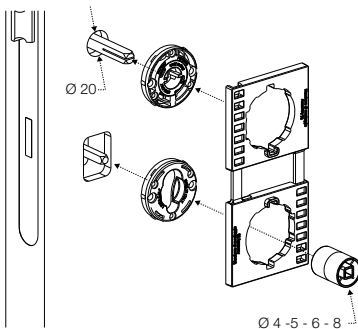

CLICK-CLACK Toilet

STEP 1/3