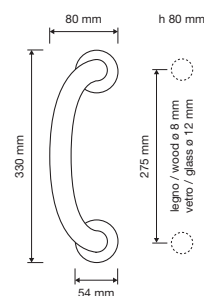

made in Italy

oro zecchino
gold plated
OZ

modelli / models

991 RB 108

991 PL

991 SK

991 CR

991 MN 275