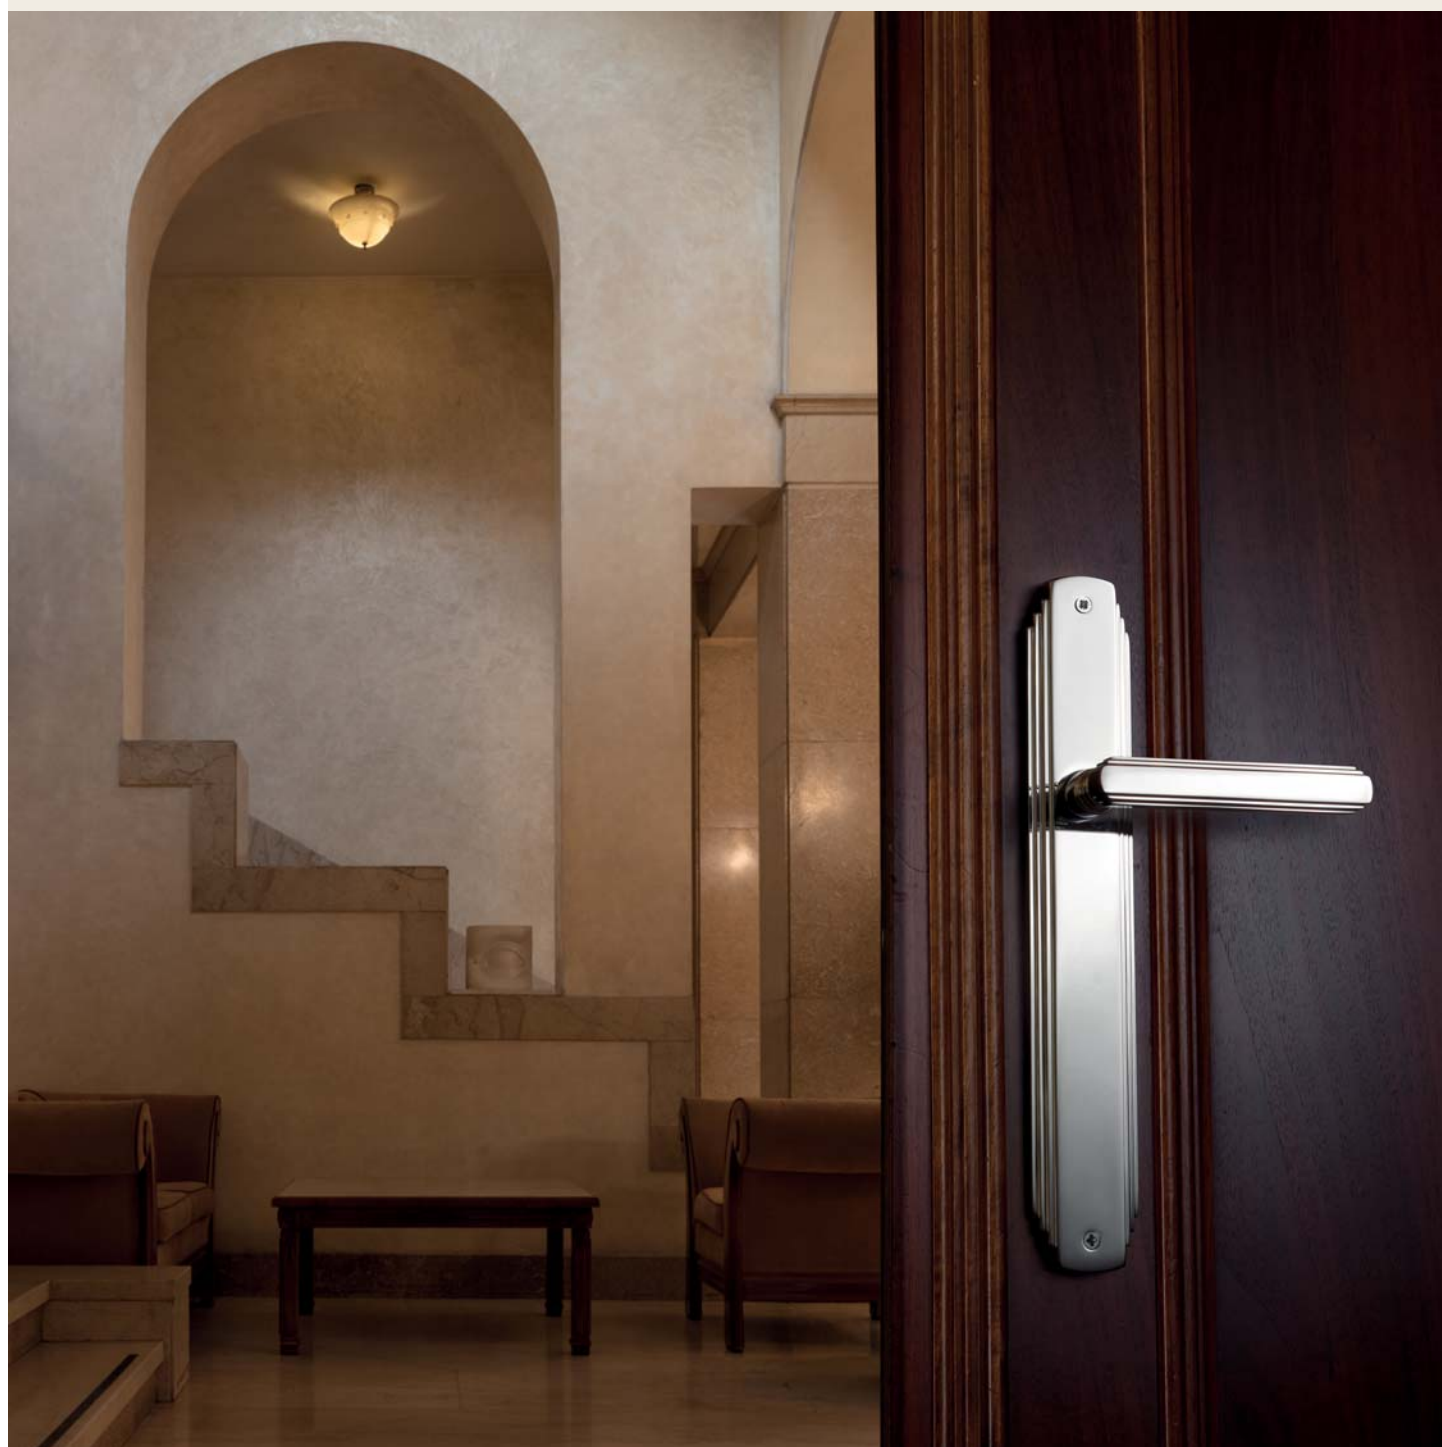

The art of purifying shapes characterizes this collection of handles, an elegant and sophisticated example of the rationalist design dating back to the XX century.

made in Italy | patented design

bronzopaco
matt bronze
BM