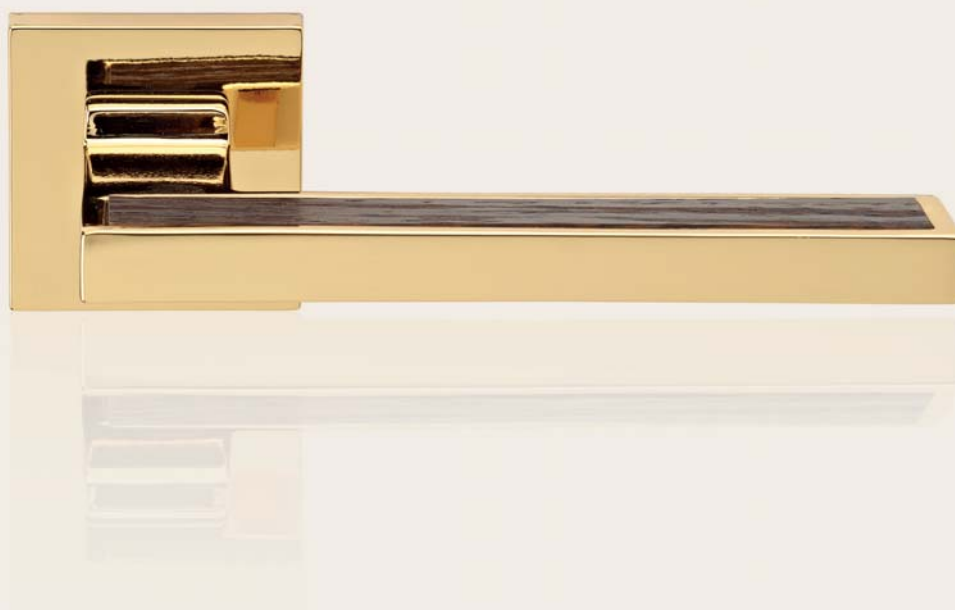

made in Italy

Cromo lucido
polished chrome
CR

Cromo satinato
satin chrome
CS

Oro zecchino
gold plated
OZ

modelli / models

1304 RB 019

1304 RB 024 

1304 PL