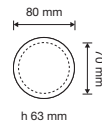

Giove | 259 B3