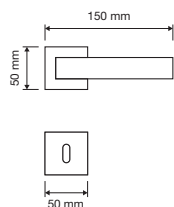

made in Italy | patented design

Cromo lucido
polished chrome
CR

Cromo satinato
satin chrome
CS

Oro zecchino
gold plated
OZ

modelli / models

1041 RB 019

1041 RB 024

1041 RB 102