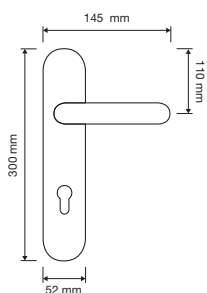

made in Italy | patented design

oro francese
french gold
OF

oro zecchino
gold plated
OZ

patiné
patiné mat
PM

modelli / models

1546 RB 015

1546 RB 113

1547 PL