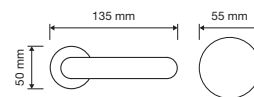

Garda | 255 B2