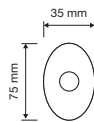

352 CP

interassi disponibili / available distances

80 - 100 - 120 - 180 - 200 - 250

300 - 350 - 400 - 450 - 600