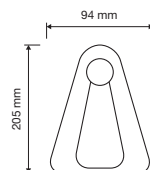

LIBERTY | 1160 BA OF