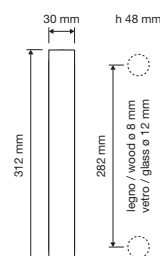

finiture / finishing

finiture / finishing

modelli / models