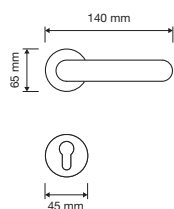

made in Italy | patented design

oro francese
french gold
OF

oro zecchino
gold plated
OZ

patiné
patiné mat
PM

peltro
pewter
TM

modelli / models

1308 RB 018

1308 RB 113