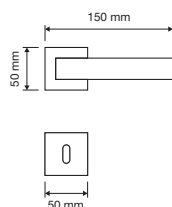

made in Italy | patented design

Cromo lucido
polished chrome
CR

Cromo satinato
satin chrome
CS

Oro zecchino
gold plated
OZ

modelli / models

1215 RB 019

1215 RB 024

1216 PL