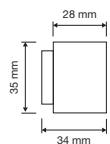

ZEN MESH | 302 FE