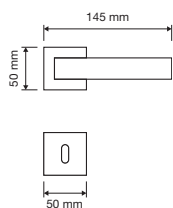

Cromo satinato
satin chrome
CS

Ottone lucido verniciato
polished brass
OL

modelli / models

980 RB 102

980 RB 019

980 RB 024

980 SK

basic handles