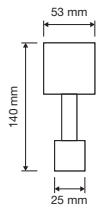

Zen | 1156 AB