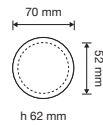

Saba | 401 PT 070