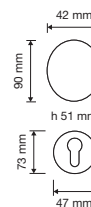

modelli / models

1210 PG