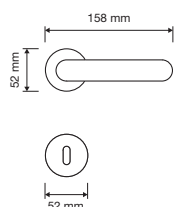

fantasie / fantasy

modelli / models