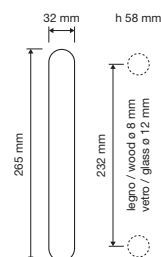

modelli / models

1308 MN 232