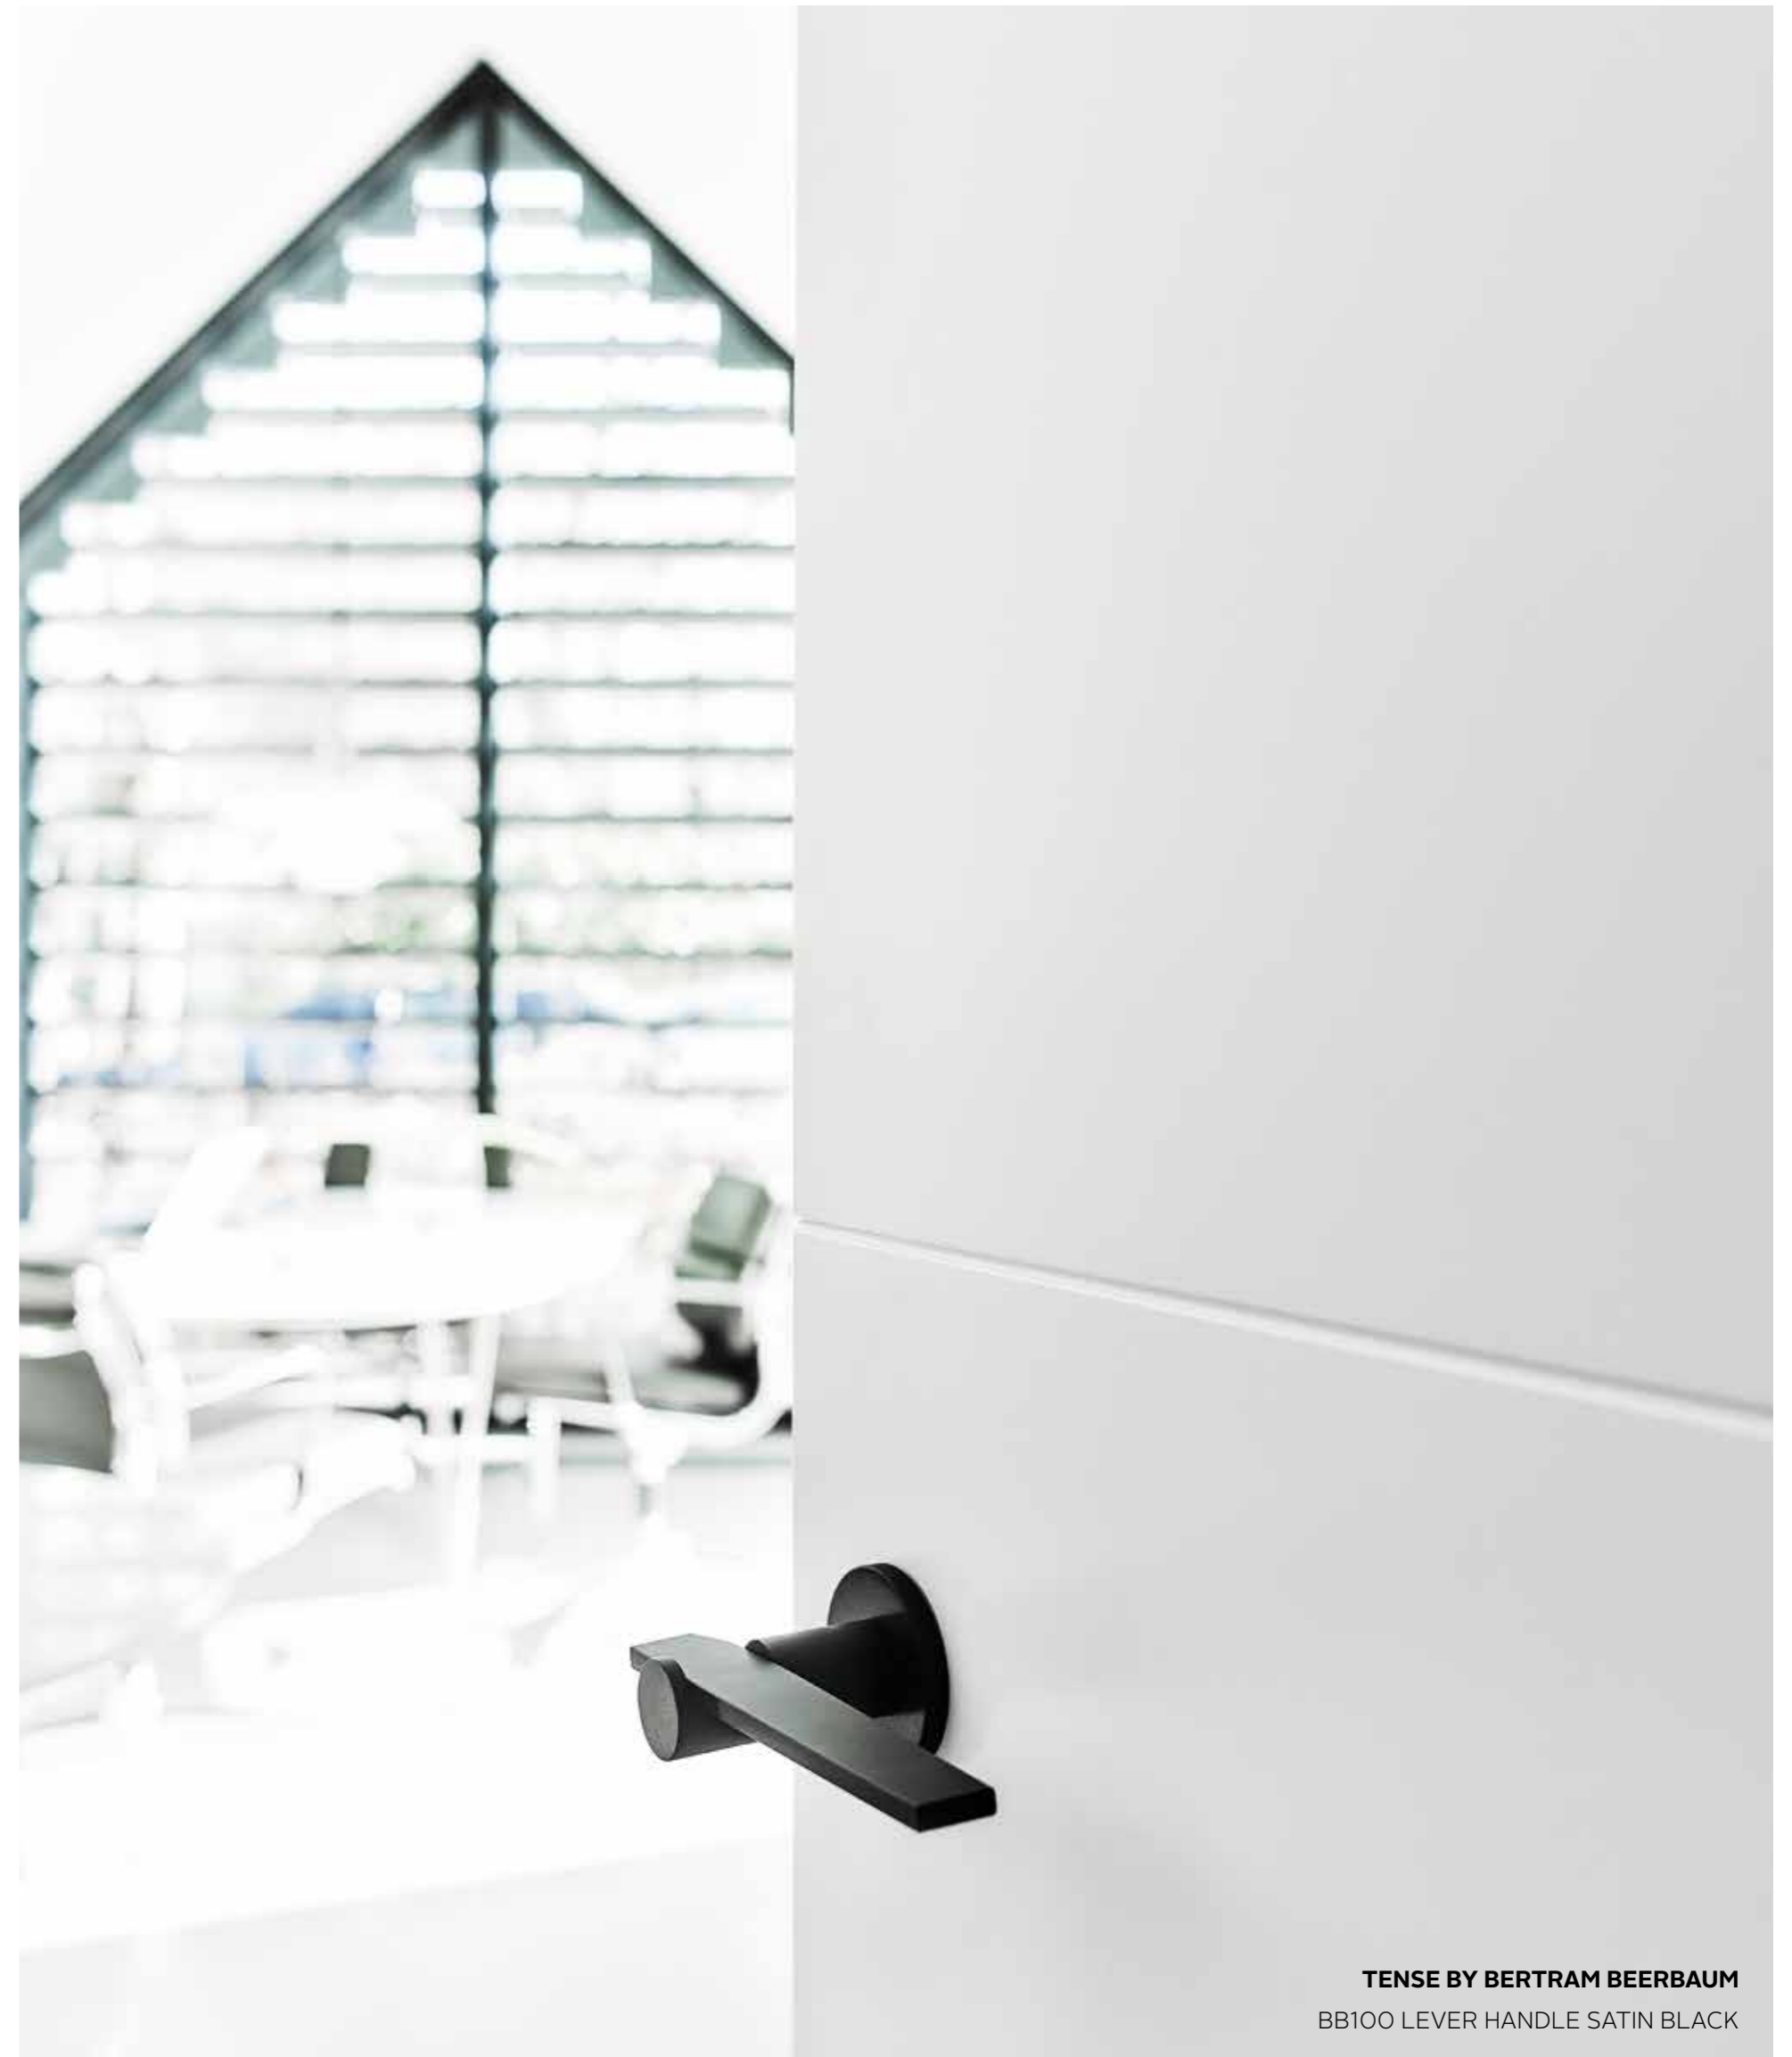

ARCHITECT BERTRAM BEERBAUM

TENSE BY BERTRAM BEERBAUM  
BB100 LEVER HANDLE SATIN BLACK