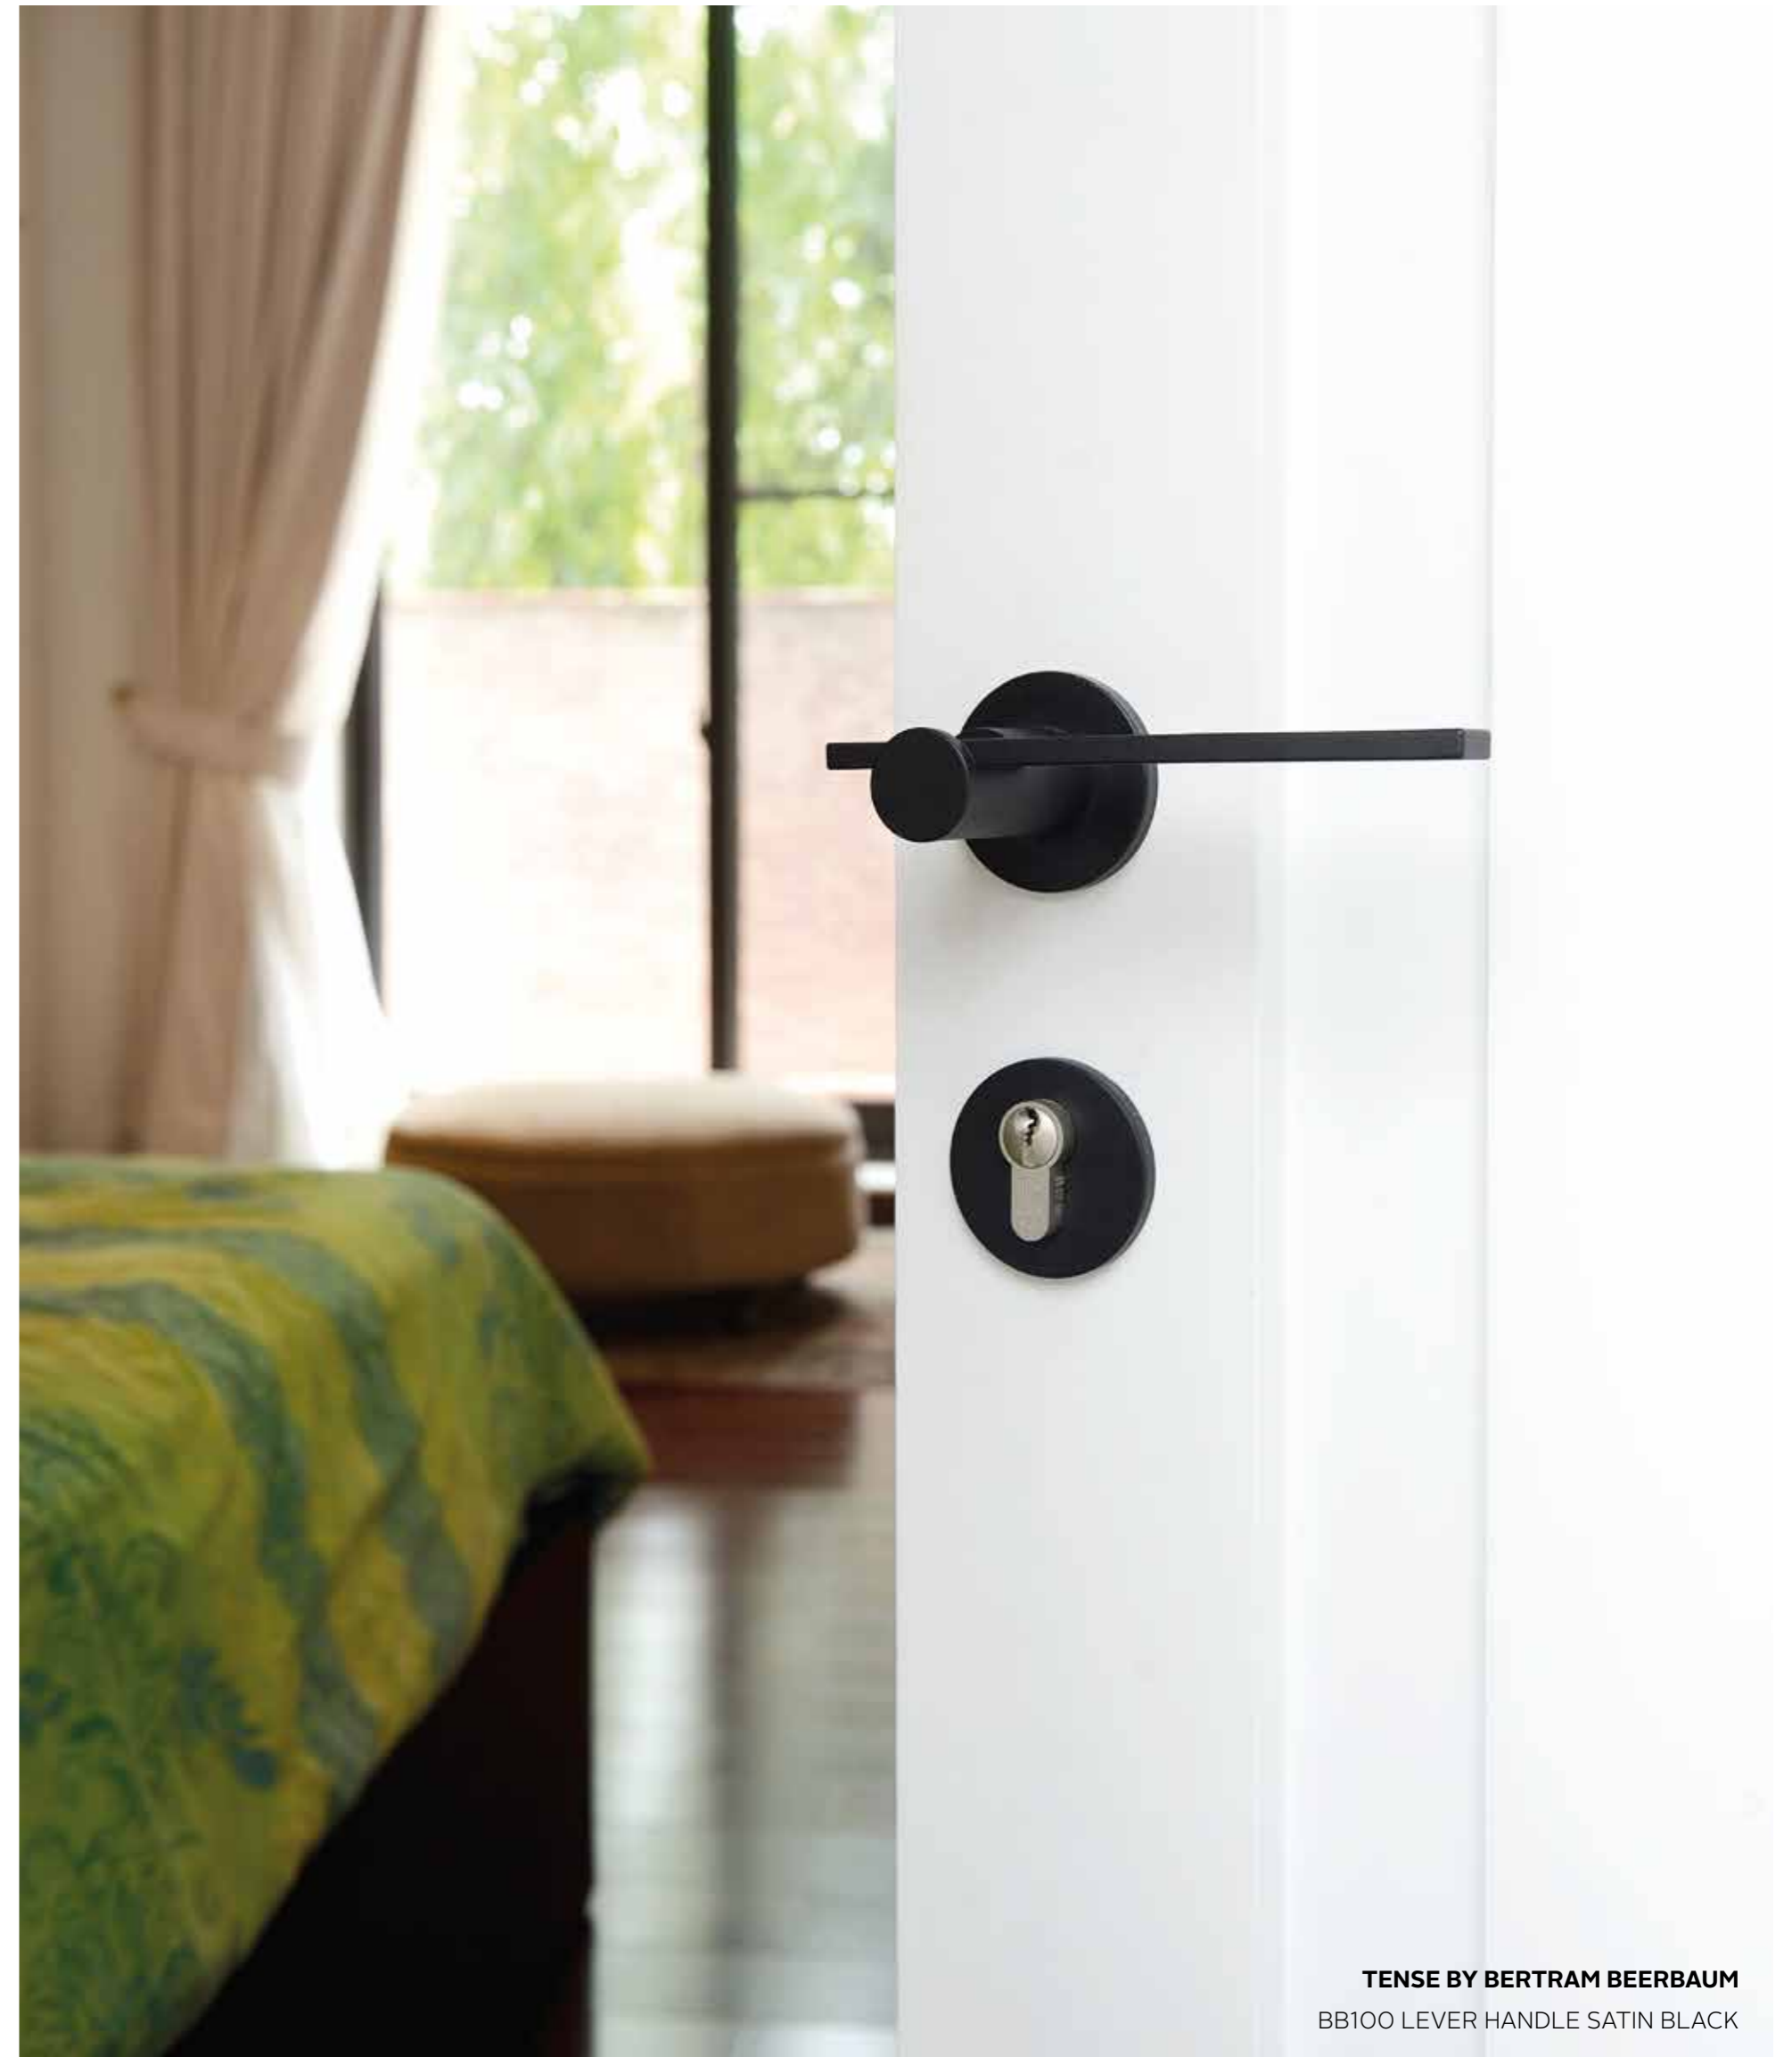

TENSE BY BERTRAM BEERBAUM  
BB100 LEVER HANDLE SATIN BLACK

**TENSE BY BERTRAM BEERBAUM**  
BB104G LEVER HANDLE SATIN BLACK

**TENSE BY BERTRAM BEERBAUM**  
BB100 LEVER HANDLE SATIN BLACK