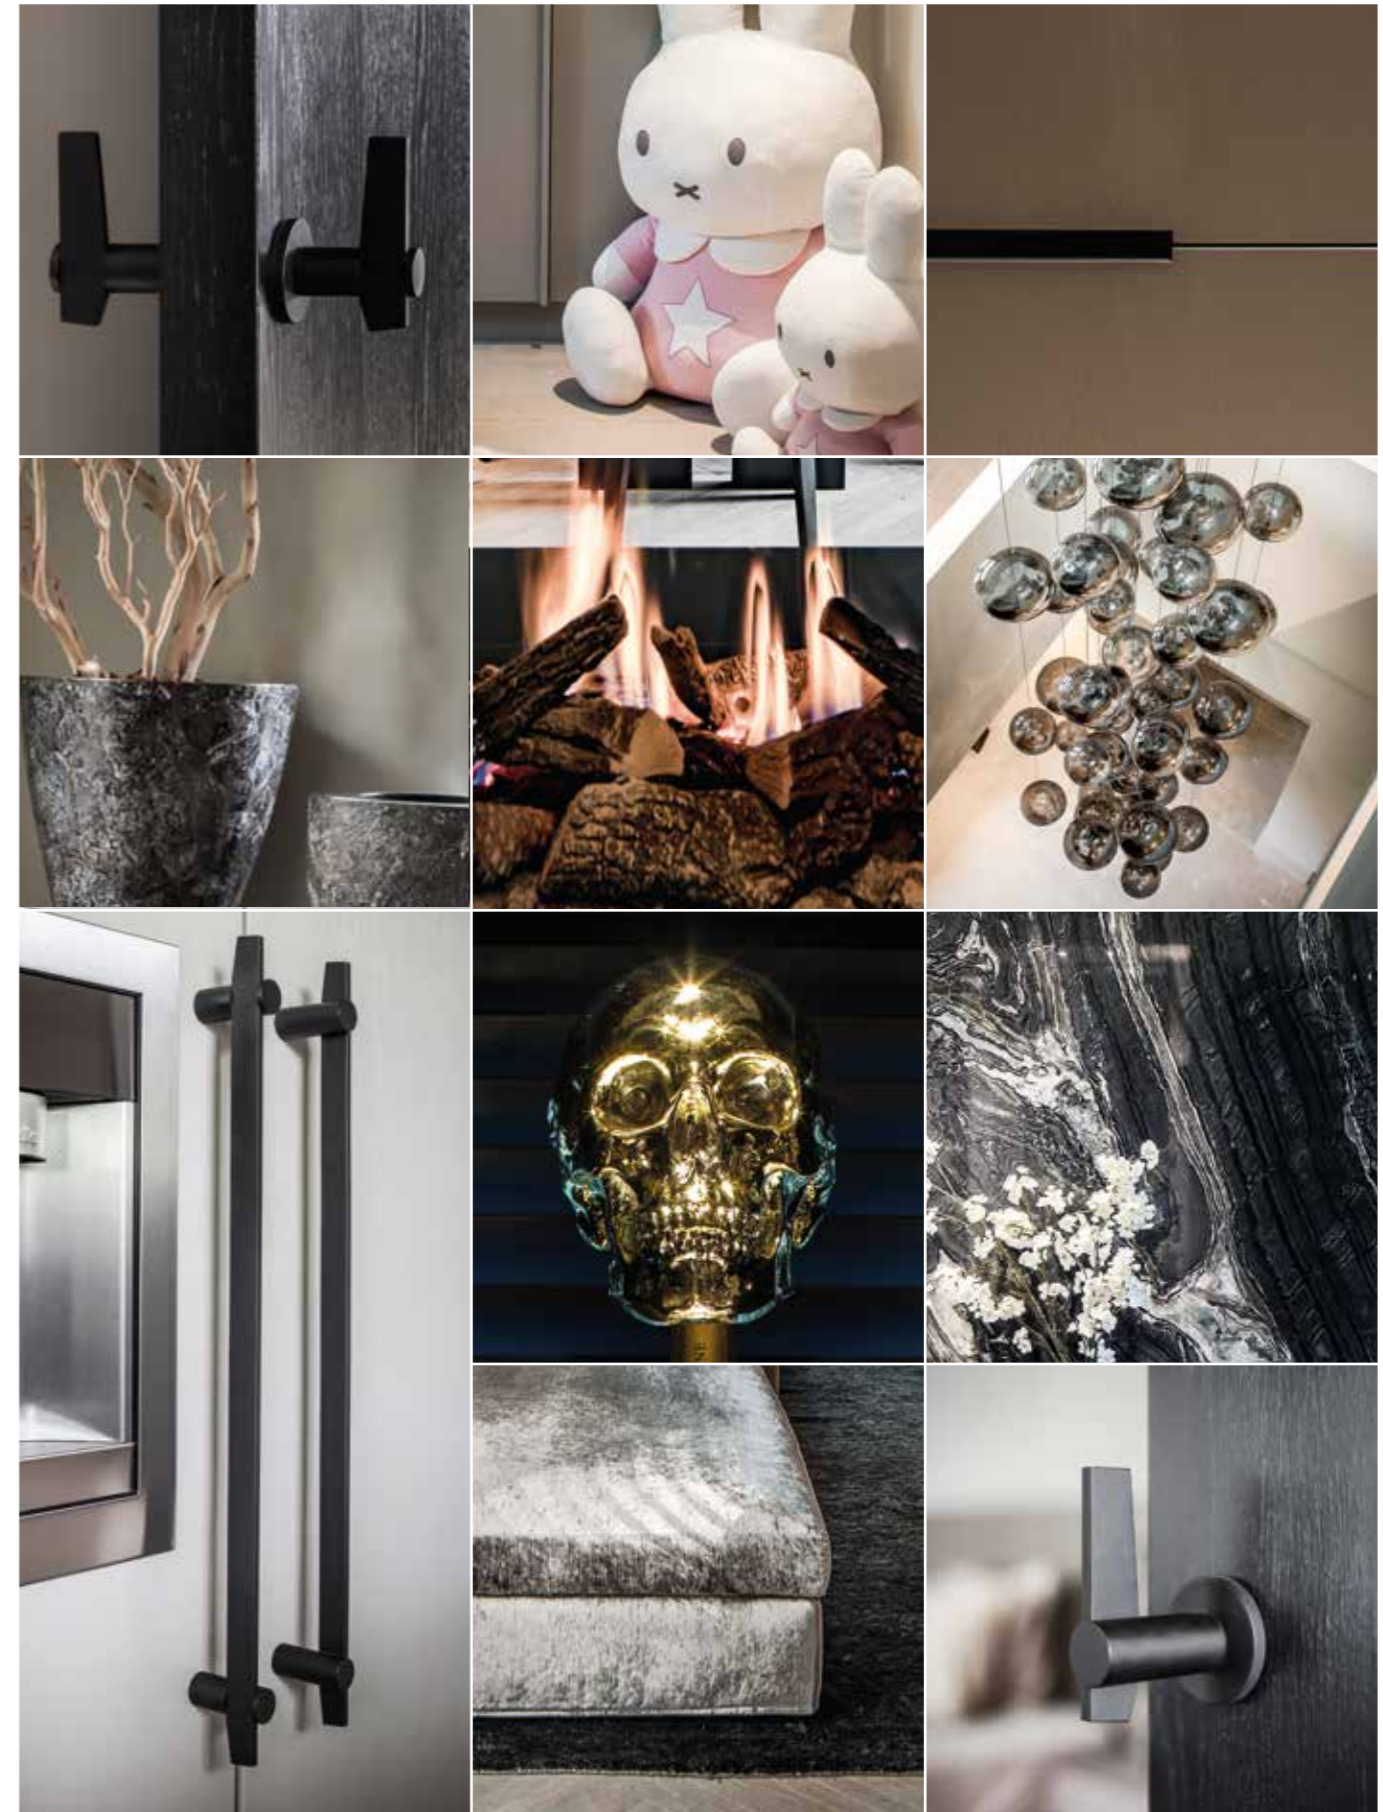

# THE NETHER LANDS BATH MEN

LOCATION: BATHMEN, THE NETHERLANDS

BUILDING: VILLA 'DE MENOP'

INTERIOR DESIGN: BERTRAM BEERBAUM (KABAZ ARCHITECTS)

PHOTOGRAPHY: PETER BAAS

TENSE BY BERTRAM BEERBAUM  
BB100 LEVER HANDLE SATIN BLACK