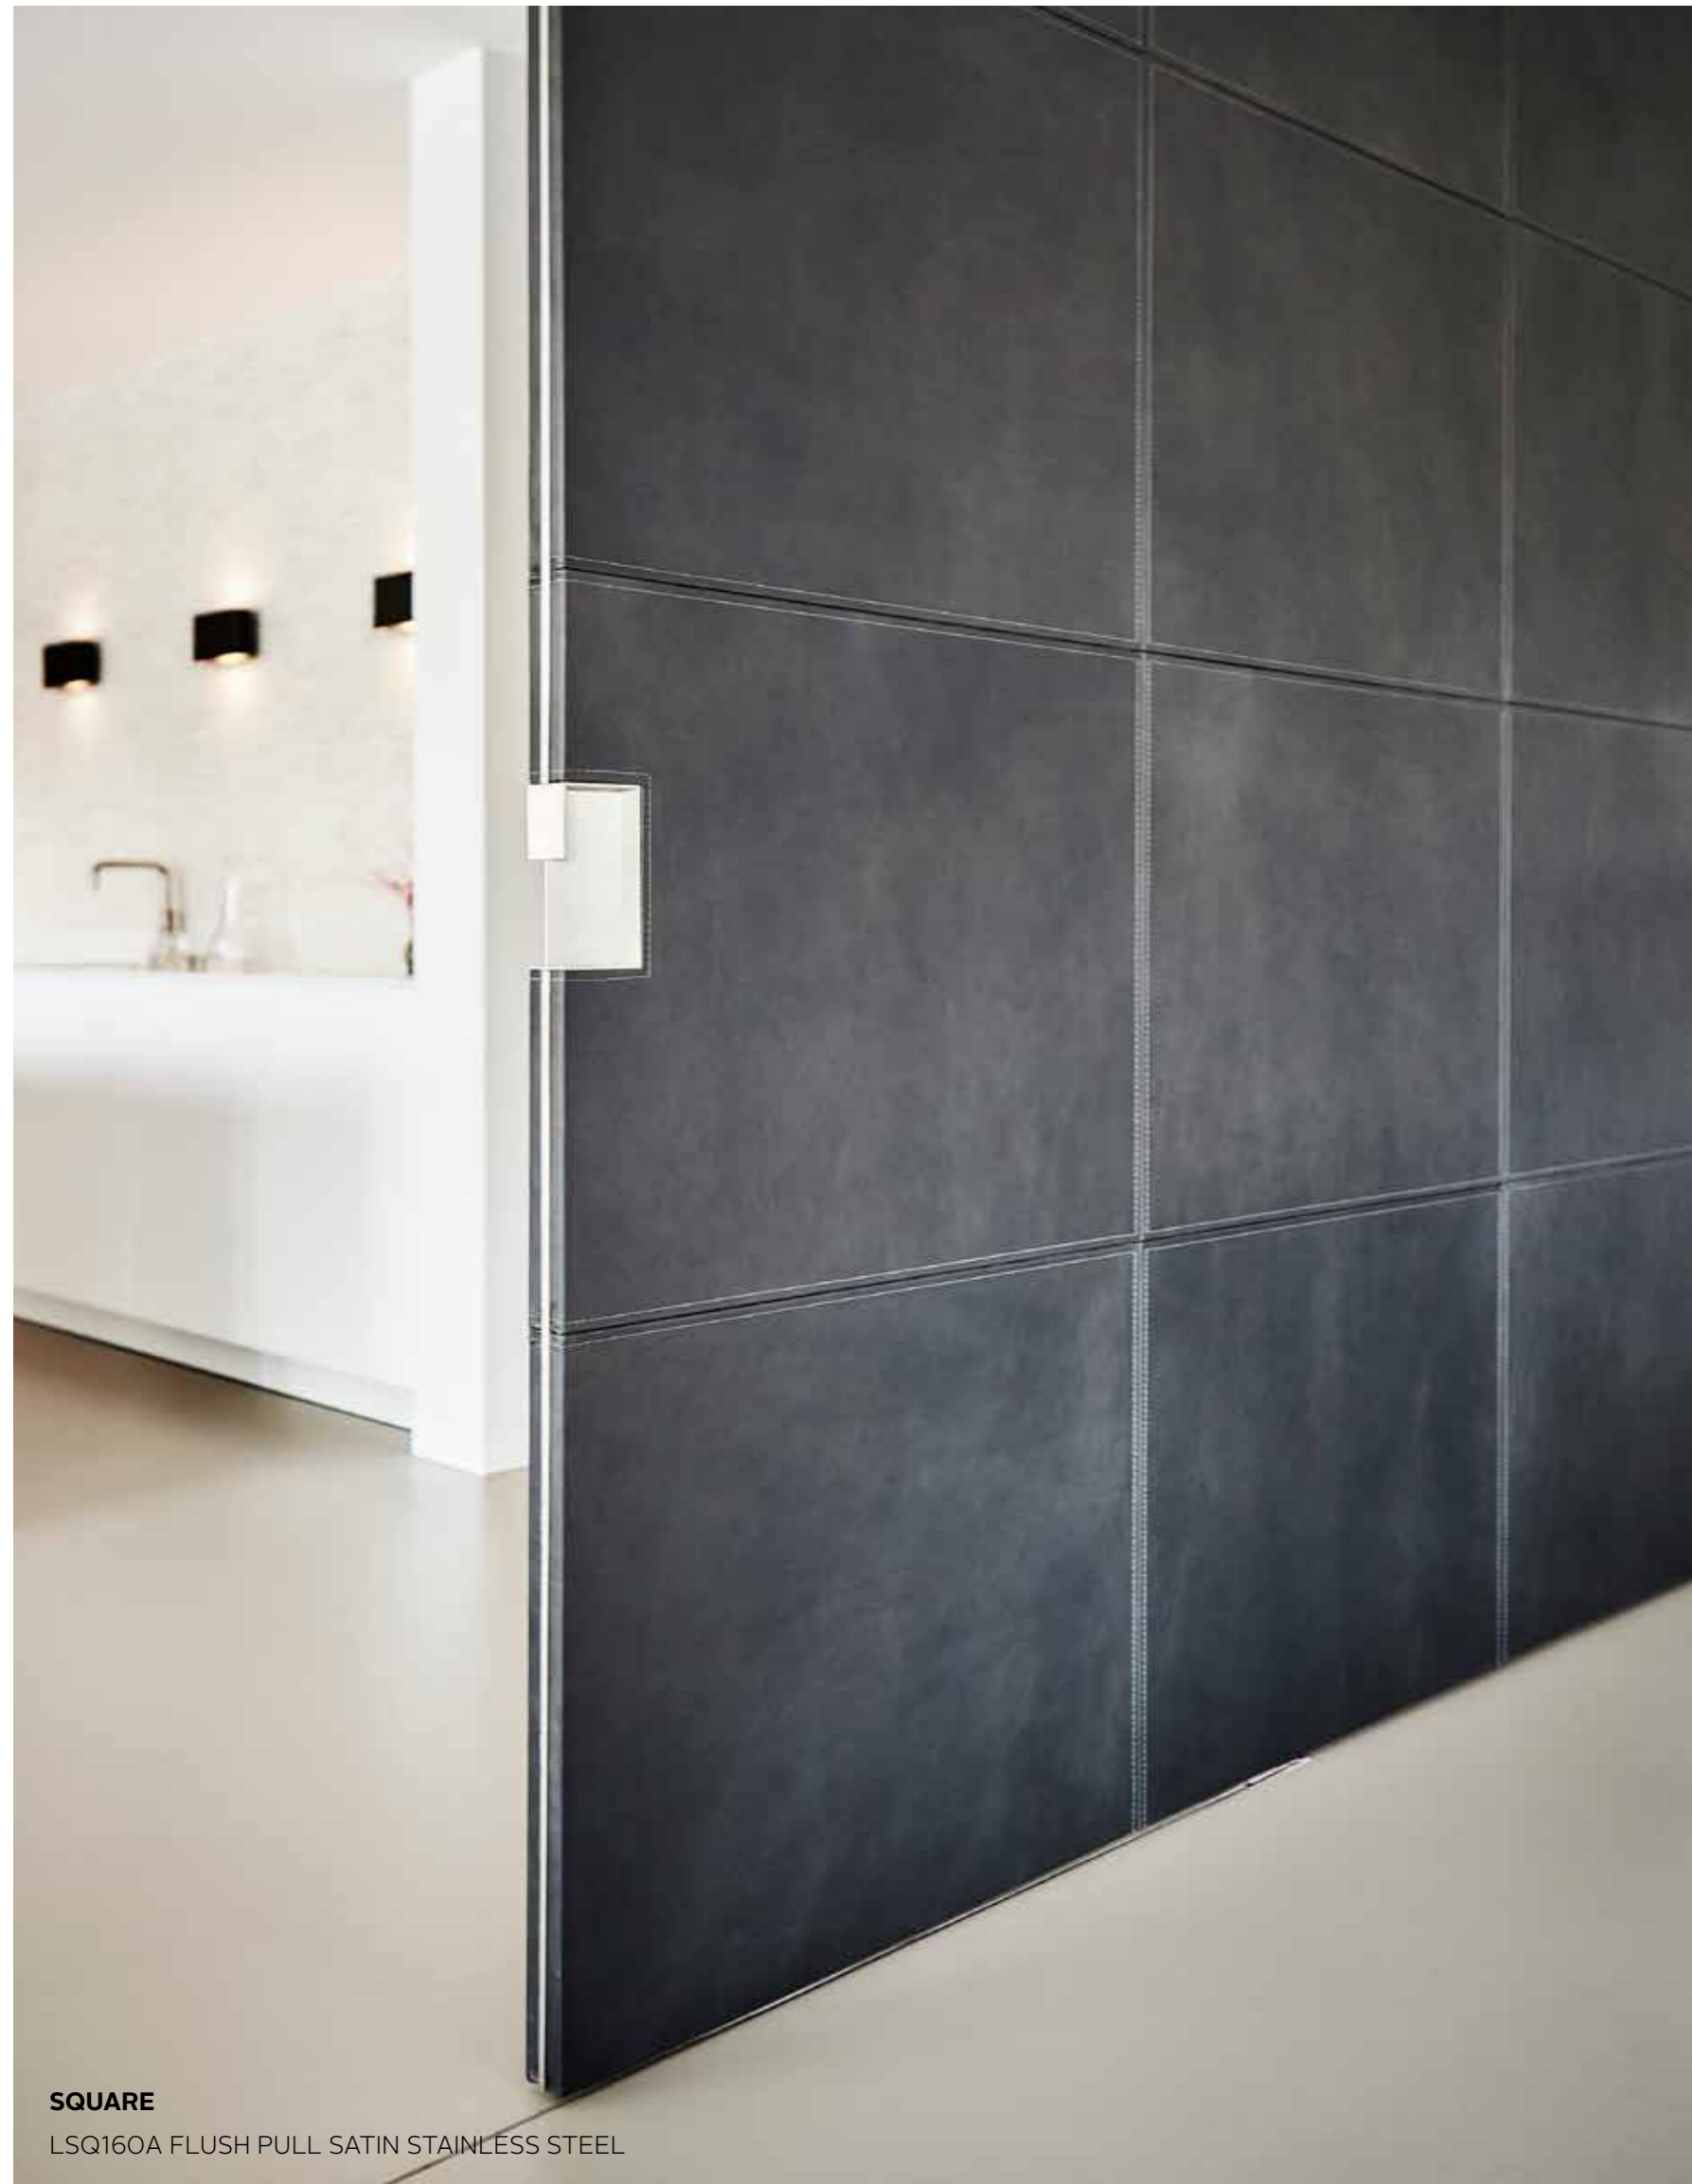

SQUARE
LSQ160A FLUSH PULL SATIN STAINLESS STEEL