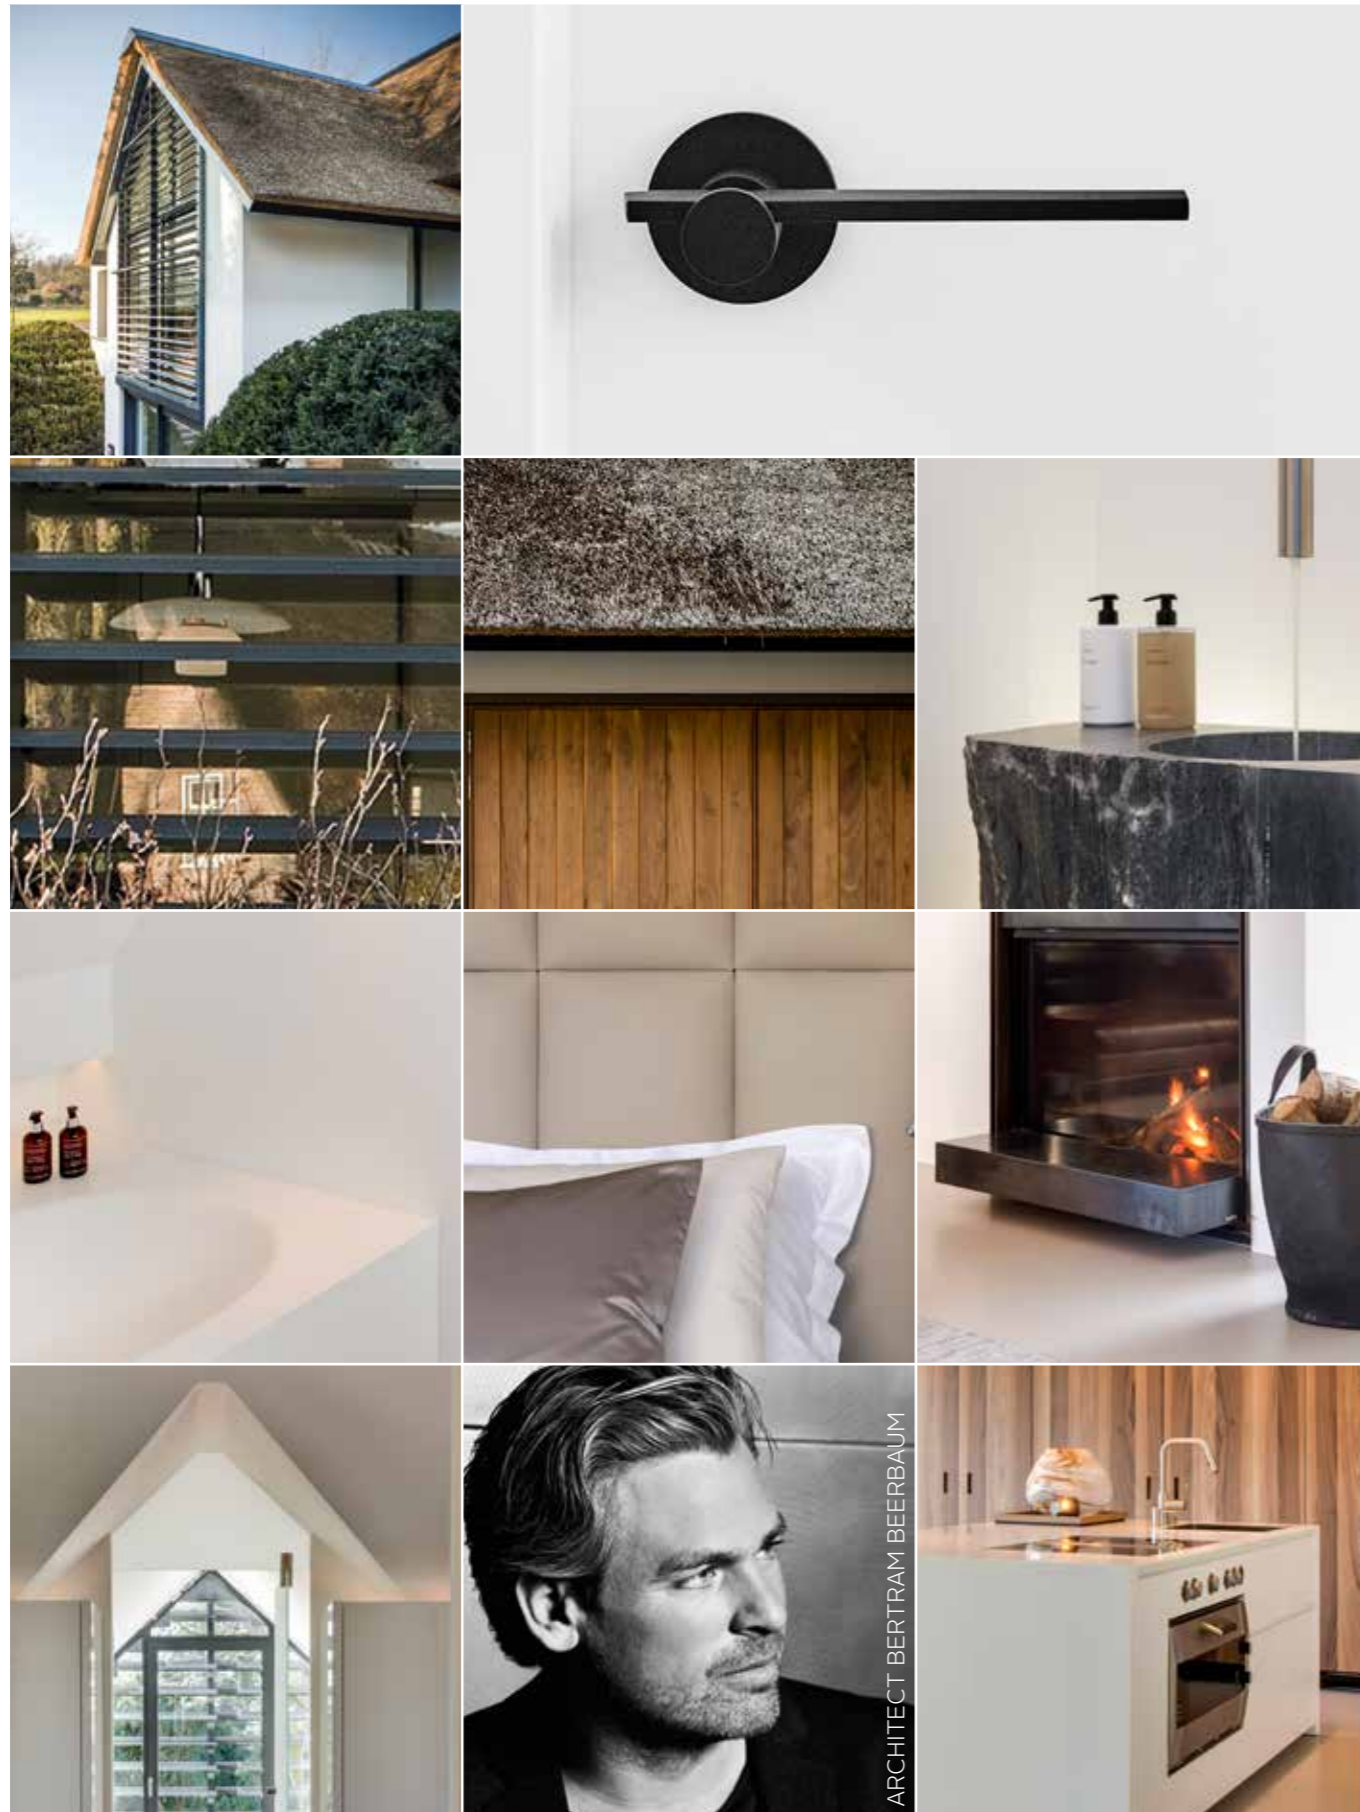

FORMANI®
TENSE BY BERTRAM BEERBAUM

ARCHITECT BERTRAM BEERBAUM