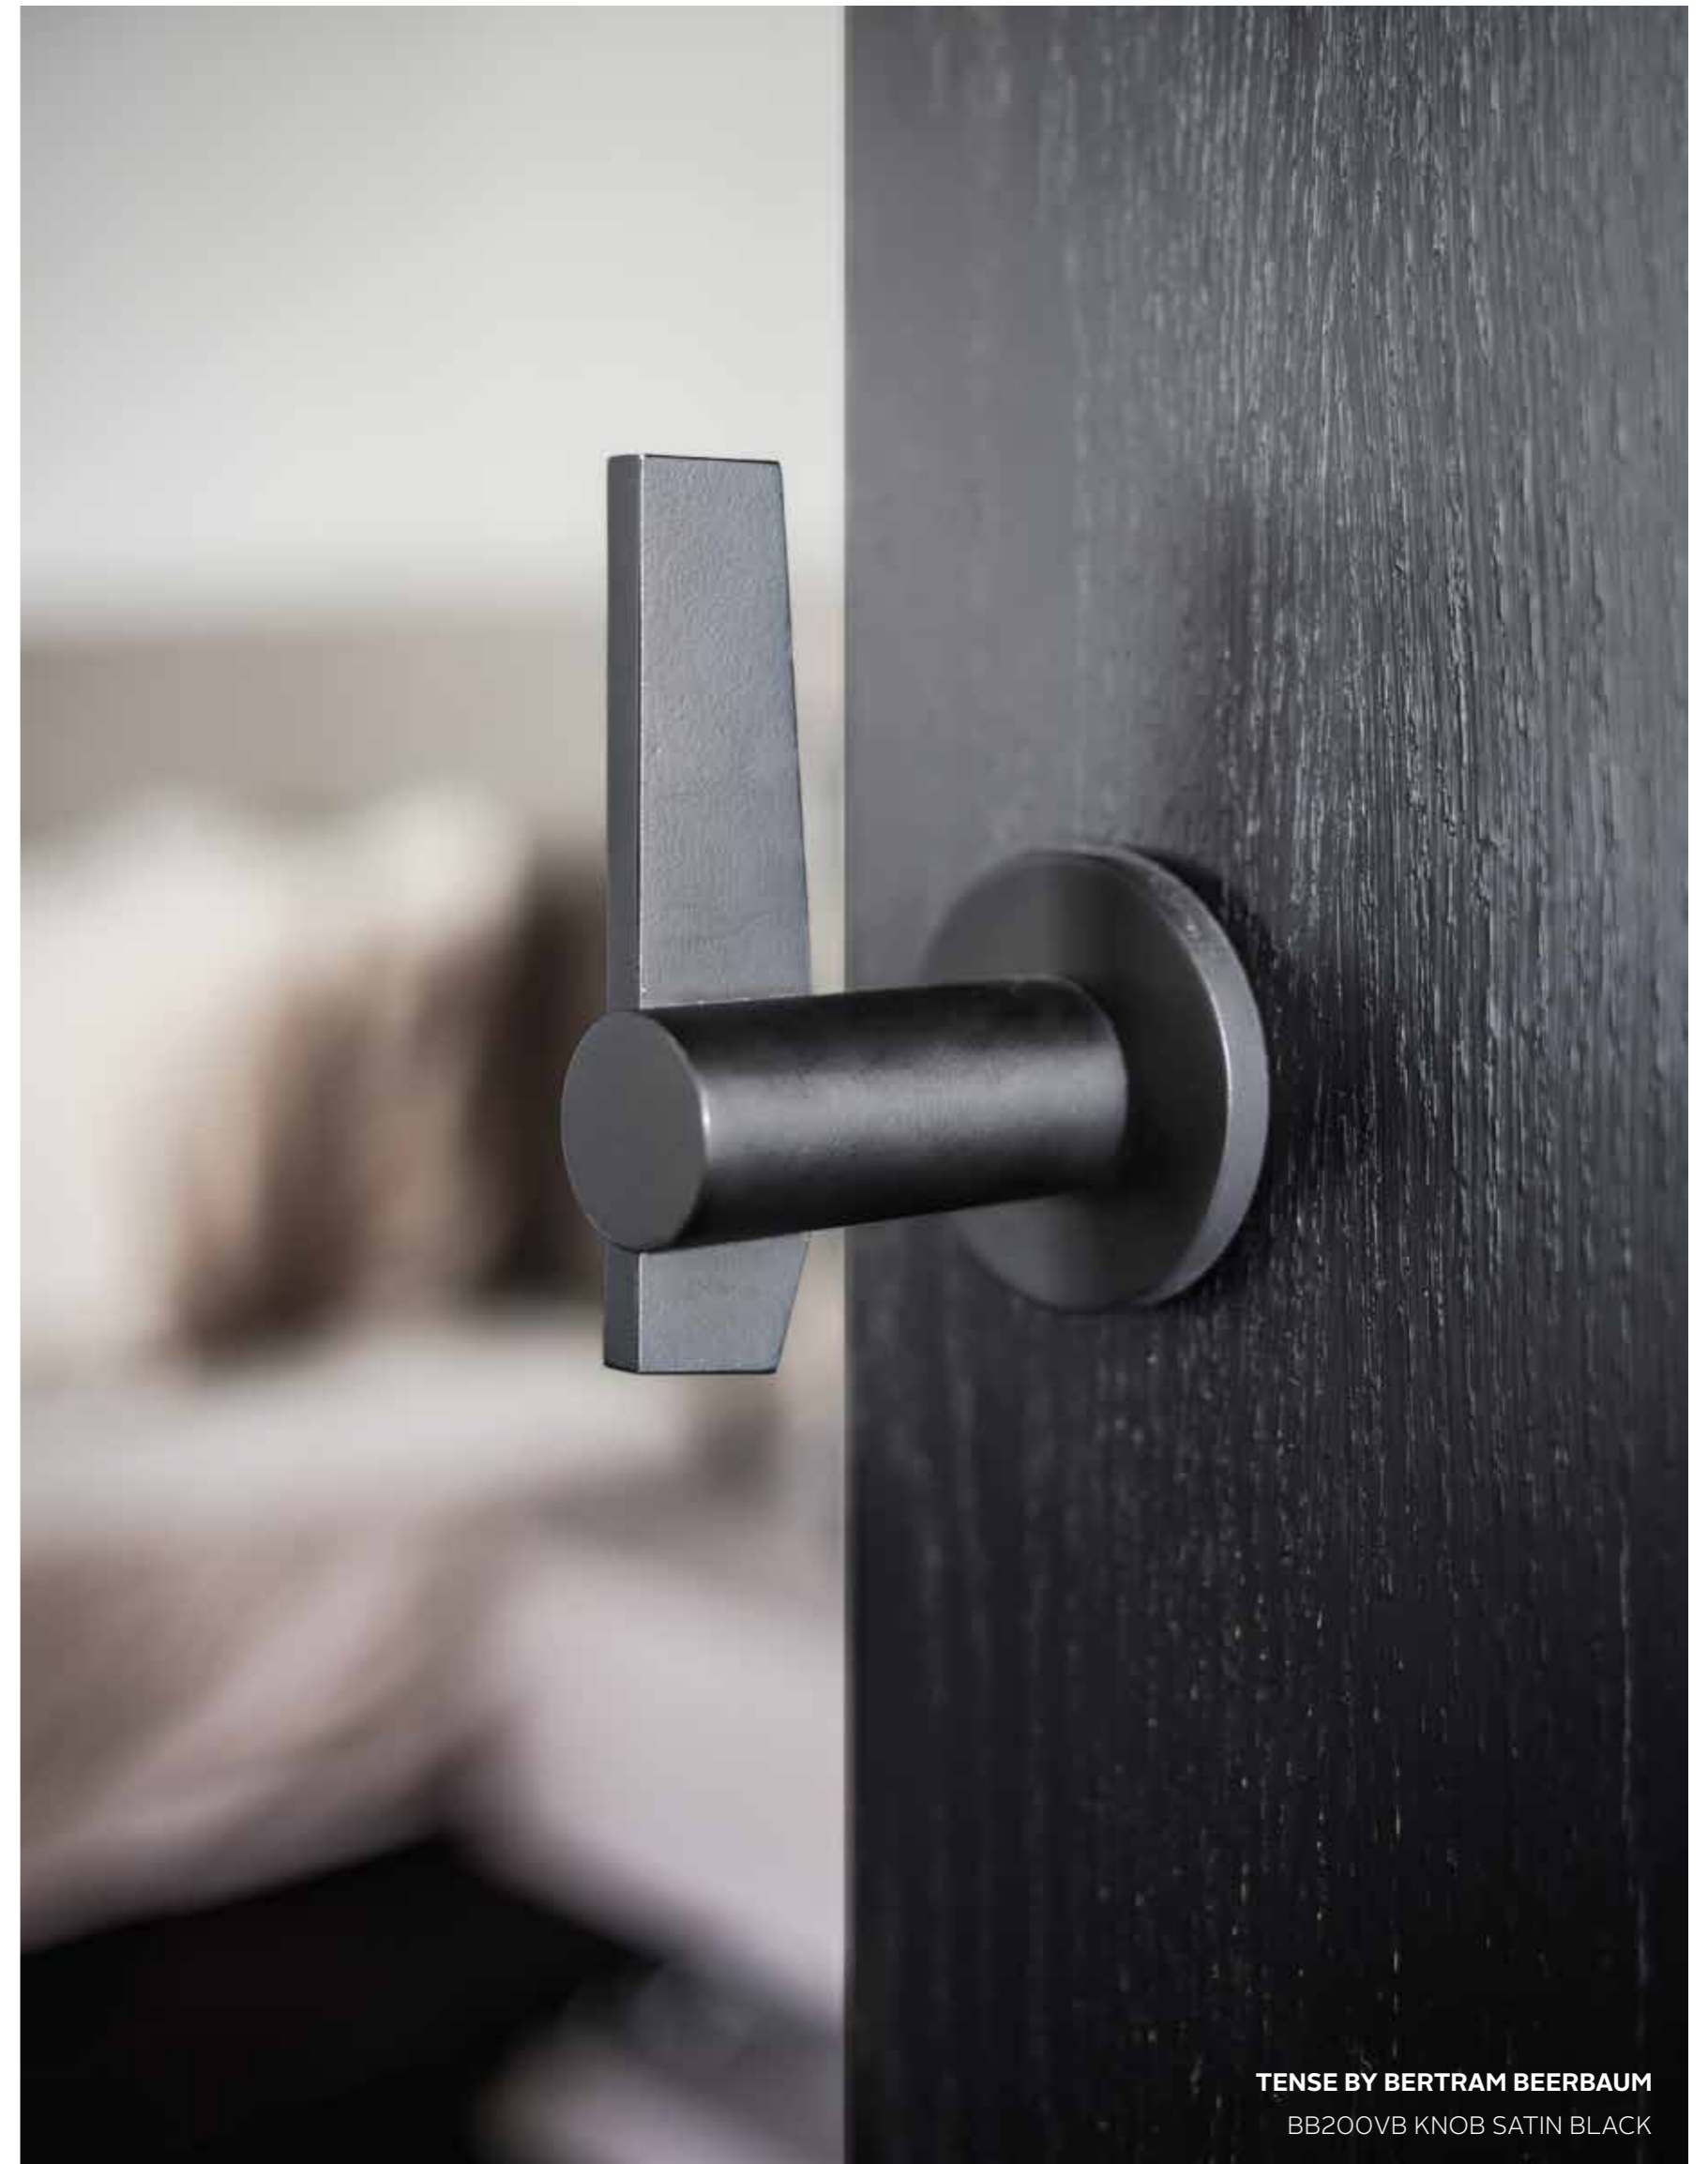

TENSE BY BERTRAM BEERBAUM
BB200VB KNOB SATIN BLACK