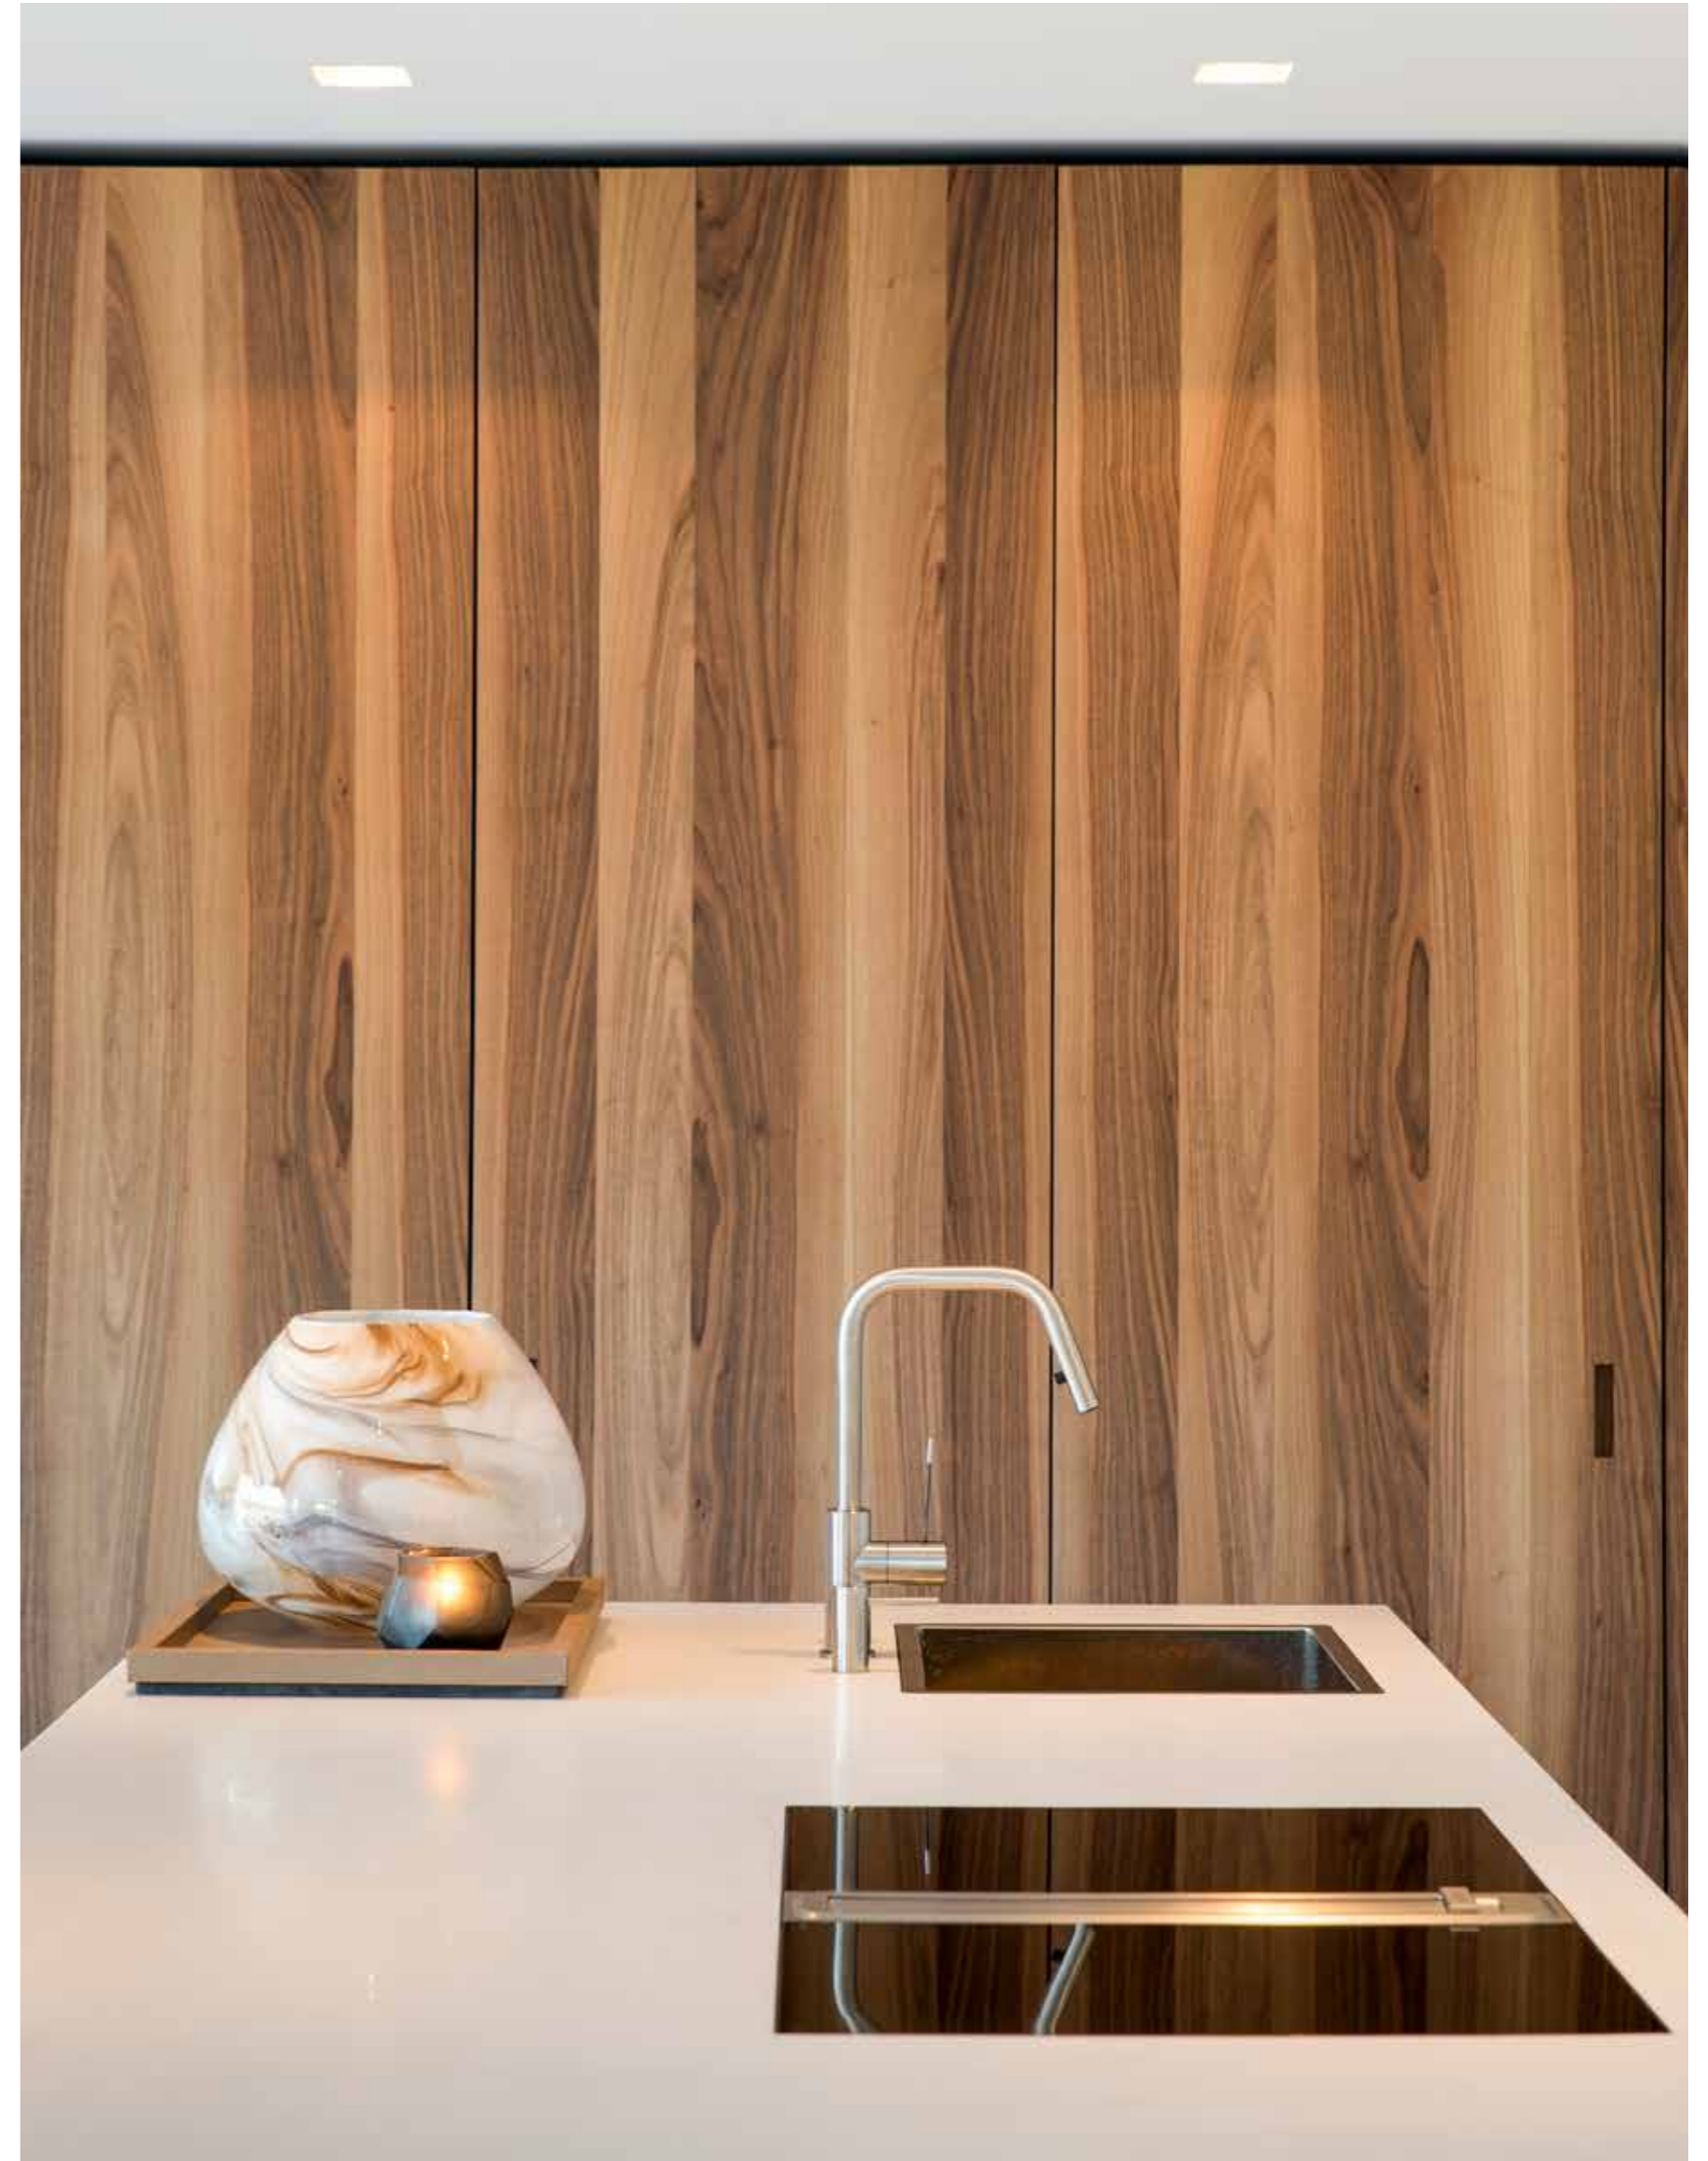

TAILOR-MADE SUIT

Een huis ontwerpen dat binnen het geldende bestemmingsplan de opdrachtgever gelukkig maakt, is voor Kabaz de ultieme uitdaging. De opdrachtgever had een modern, strak huis voor ogen met een vriendelijke uitstraling. De bouwvlek van de villa in Laren kende echter een paar lastige beperkingen. Het combineren van de wensen met de mogelijkheden van de kavel resulteerde in een huis dat als een maatpak past.

For Kabaz the ultimate challenge is to design a house that fits the zoning plan and makes the client happy. The client wanted a modern, sleek house that still had a warm and friendly look. However, the building site for the mansion in Laren had a few tricky obstacles. Combining the wishes with the possibilities of the plot resulted in a house that fits the needs of the client like a tailor-made suit.