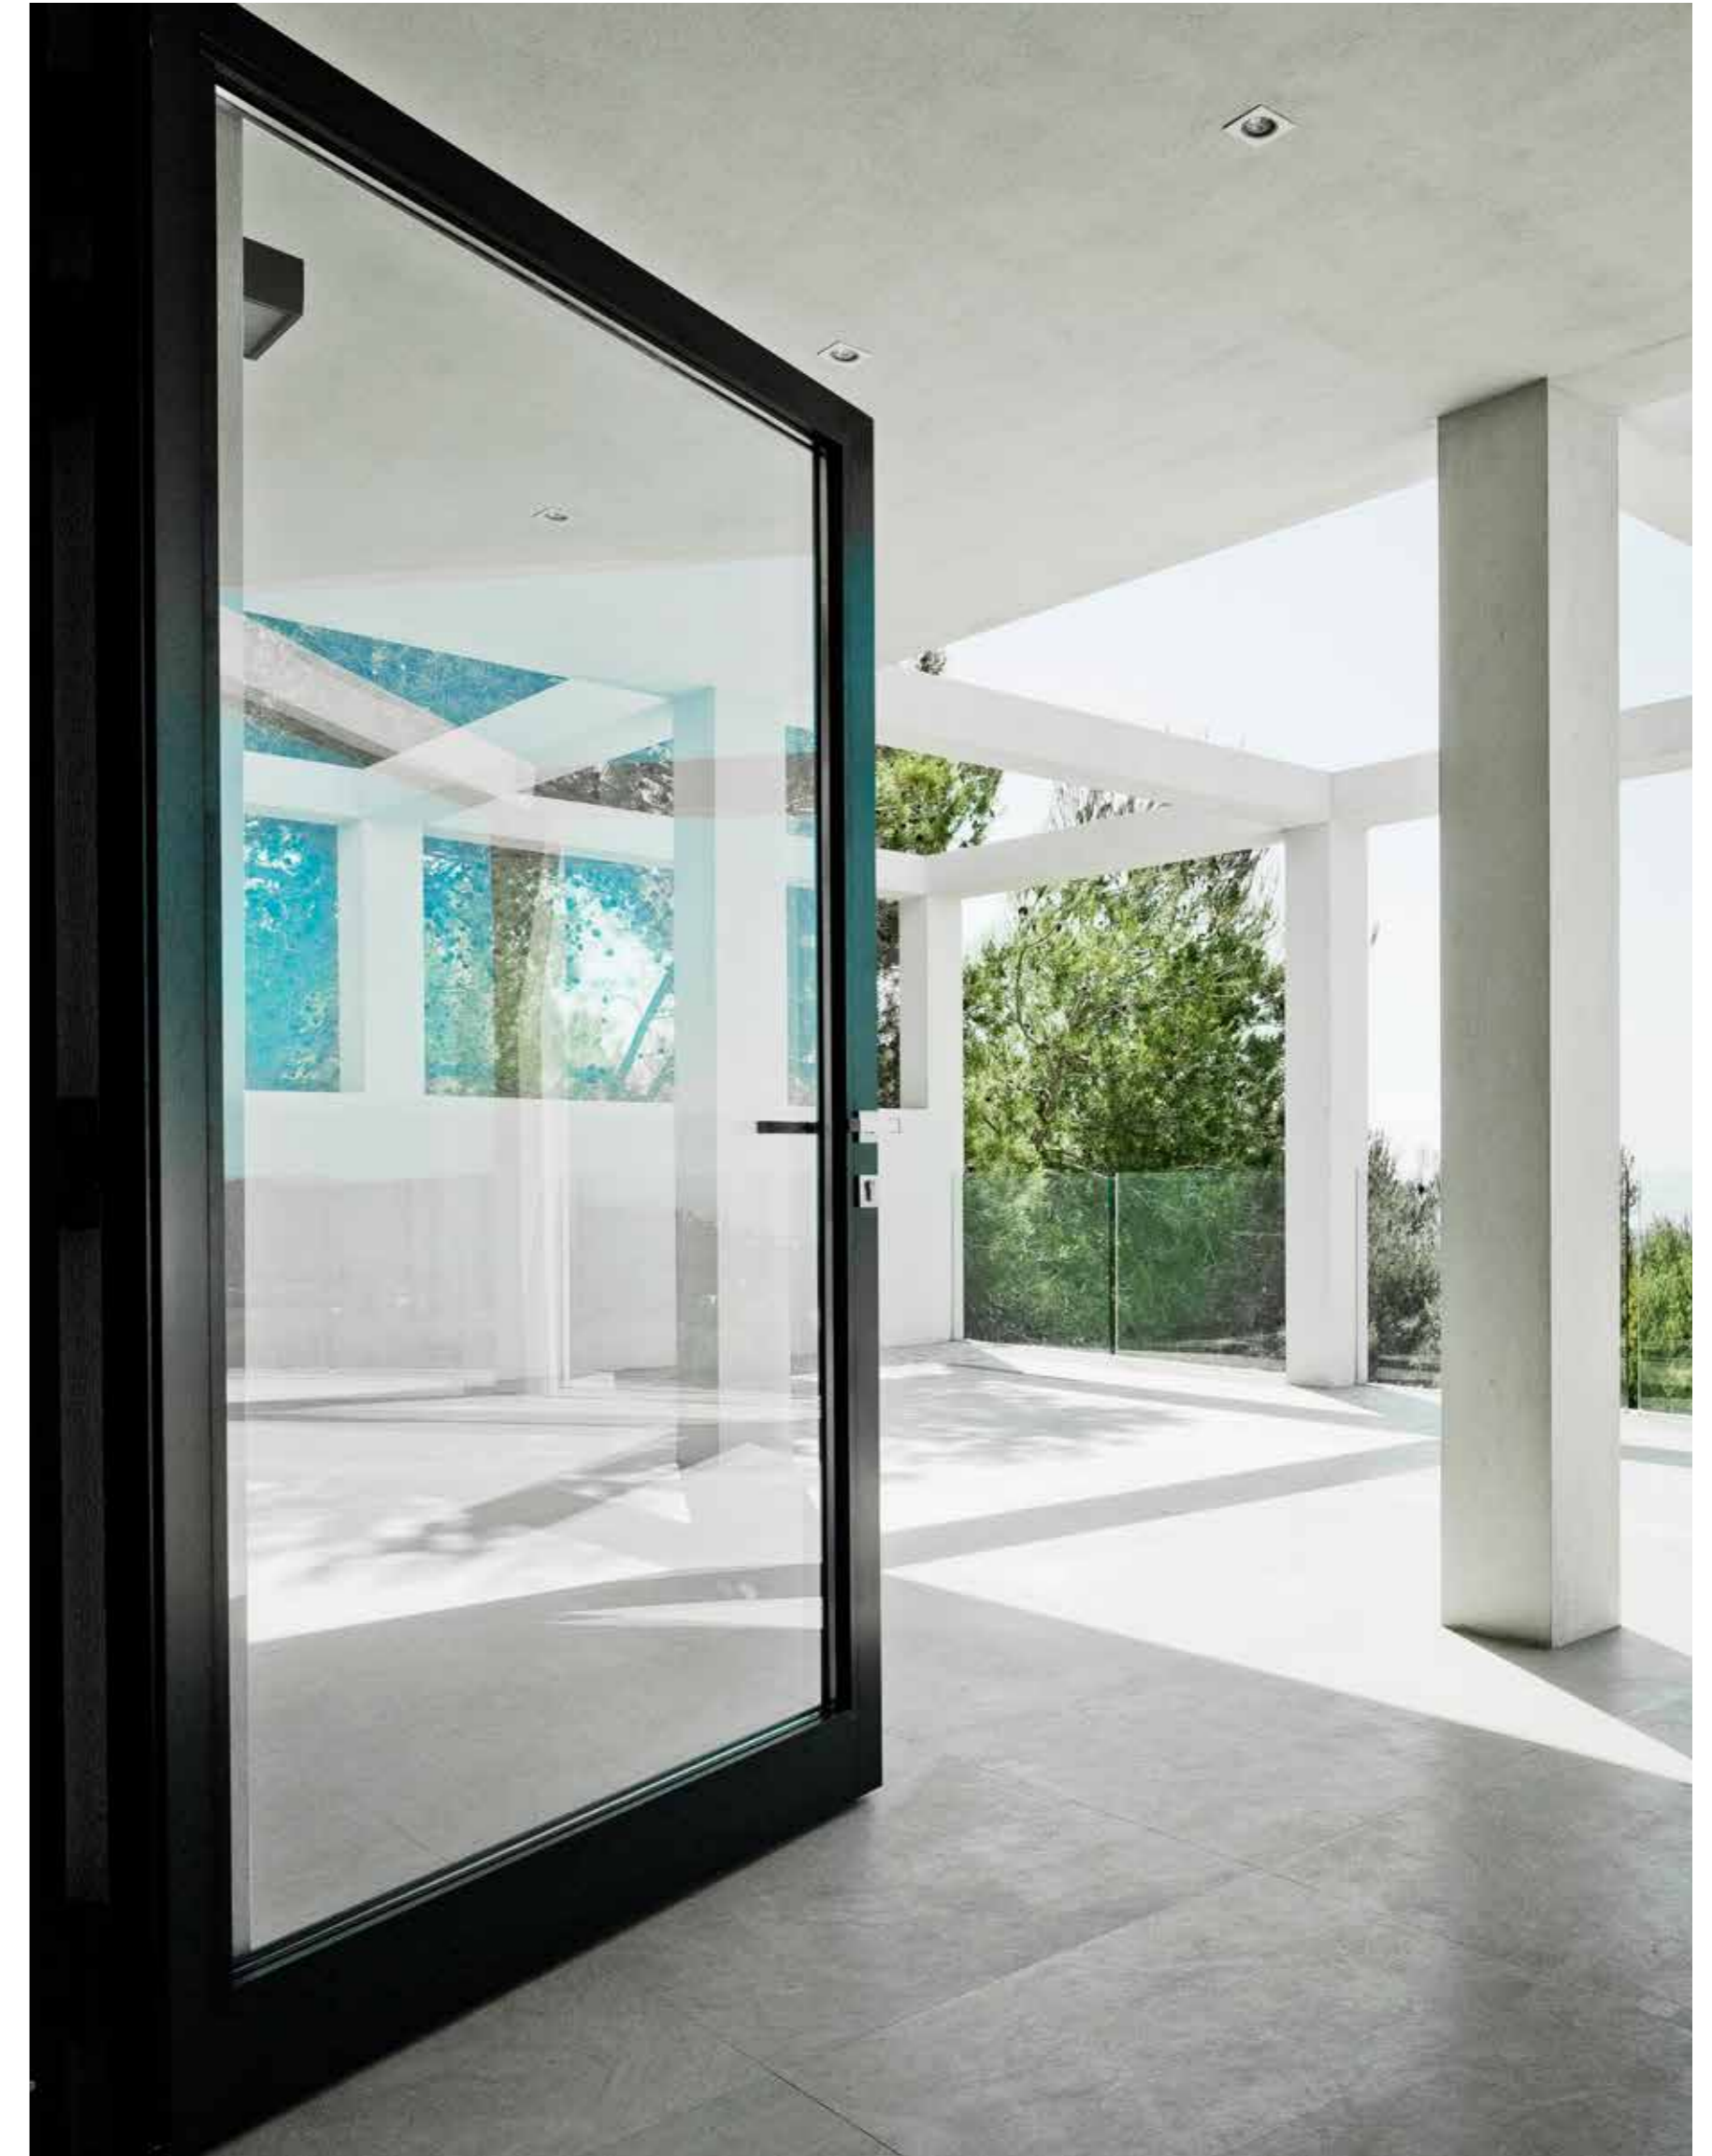

CUBIST ARCHITECTURE

DITA Building ontwierp en ontwikkelde in 2012 deze bijna kubistische villa gelegen in de bergen van het prachtige Ibiza. Het minimalistische, vierkante design van de gebruikte doorware sluit naadloos aan bij de lijnen die in het huis, het zwembad en de trappen terugkomen. Een object dat de schoonheid van de weelderige natuur en de weidse blik versterkt.

In 2012, DITA Building designed and developed this cubist-inspired mansion nestled in the mountains of Ibiza. The minimalist, square design of the door fittings seamlessly integrates with the lines of the house, swimming pool, and staircases. This is a property that enhances the lush natural surroundings and panoramic view.