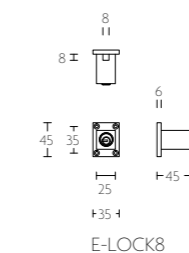

espagnolette bolt with top and bottom receiver plate, two rods and four rod guides  
standard to suit 2900mm

K-LSQVI

mat roestvast staal  
satin stainless steel

E-LOCK8

slot ten behoeve van  
espagnoletstang 8mm | lock for espagnolette  
rod 8mm