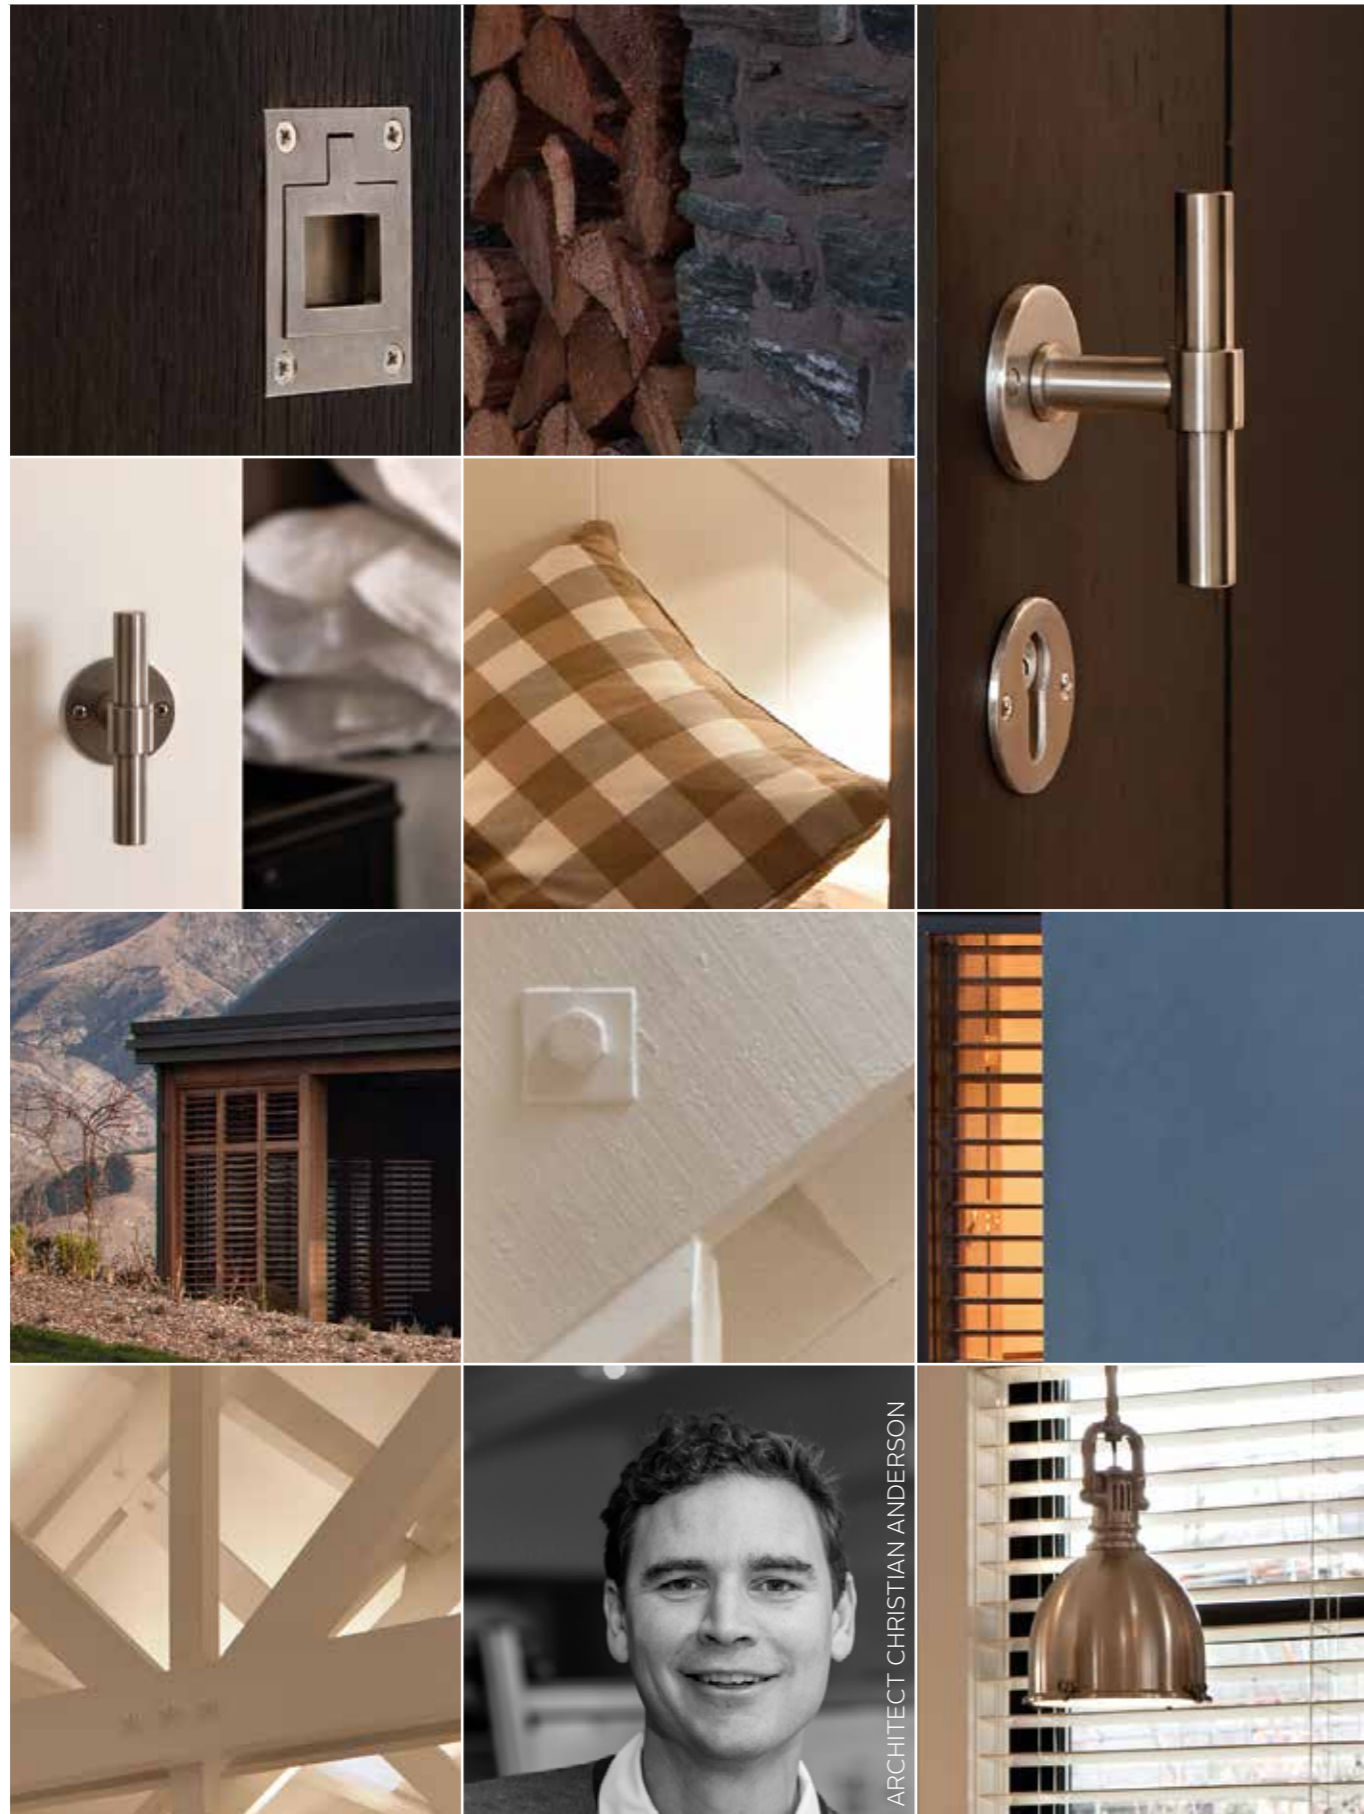

FORMANI®
ONE BY PIET BOON

ARCHITECT CHRISTIAN ANDERSON