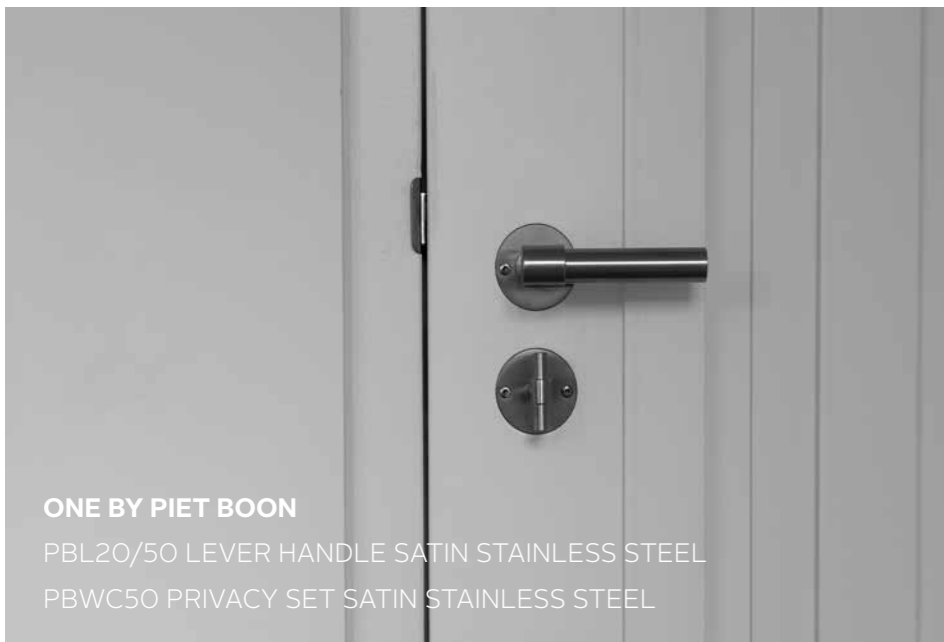

ONE BY PIET BOON
PBL20/50 LEVER HANDLE SATIN STAINLESS STEEL
PBWC50 PRIVACY SET SATIN STAINLESS STEEL