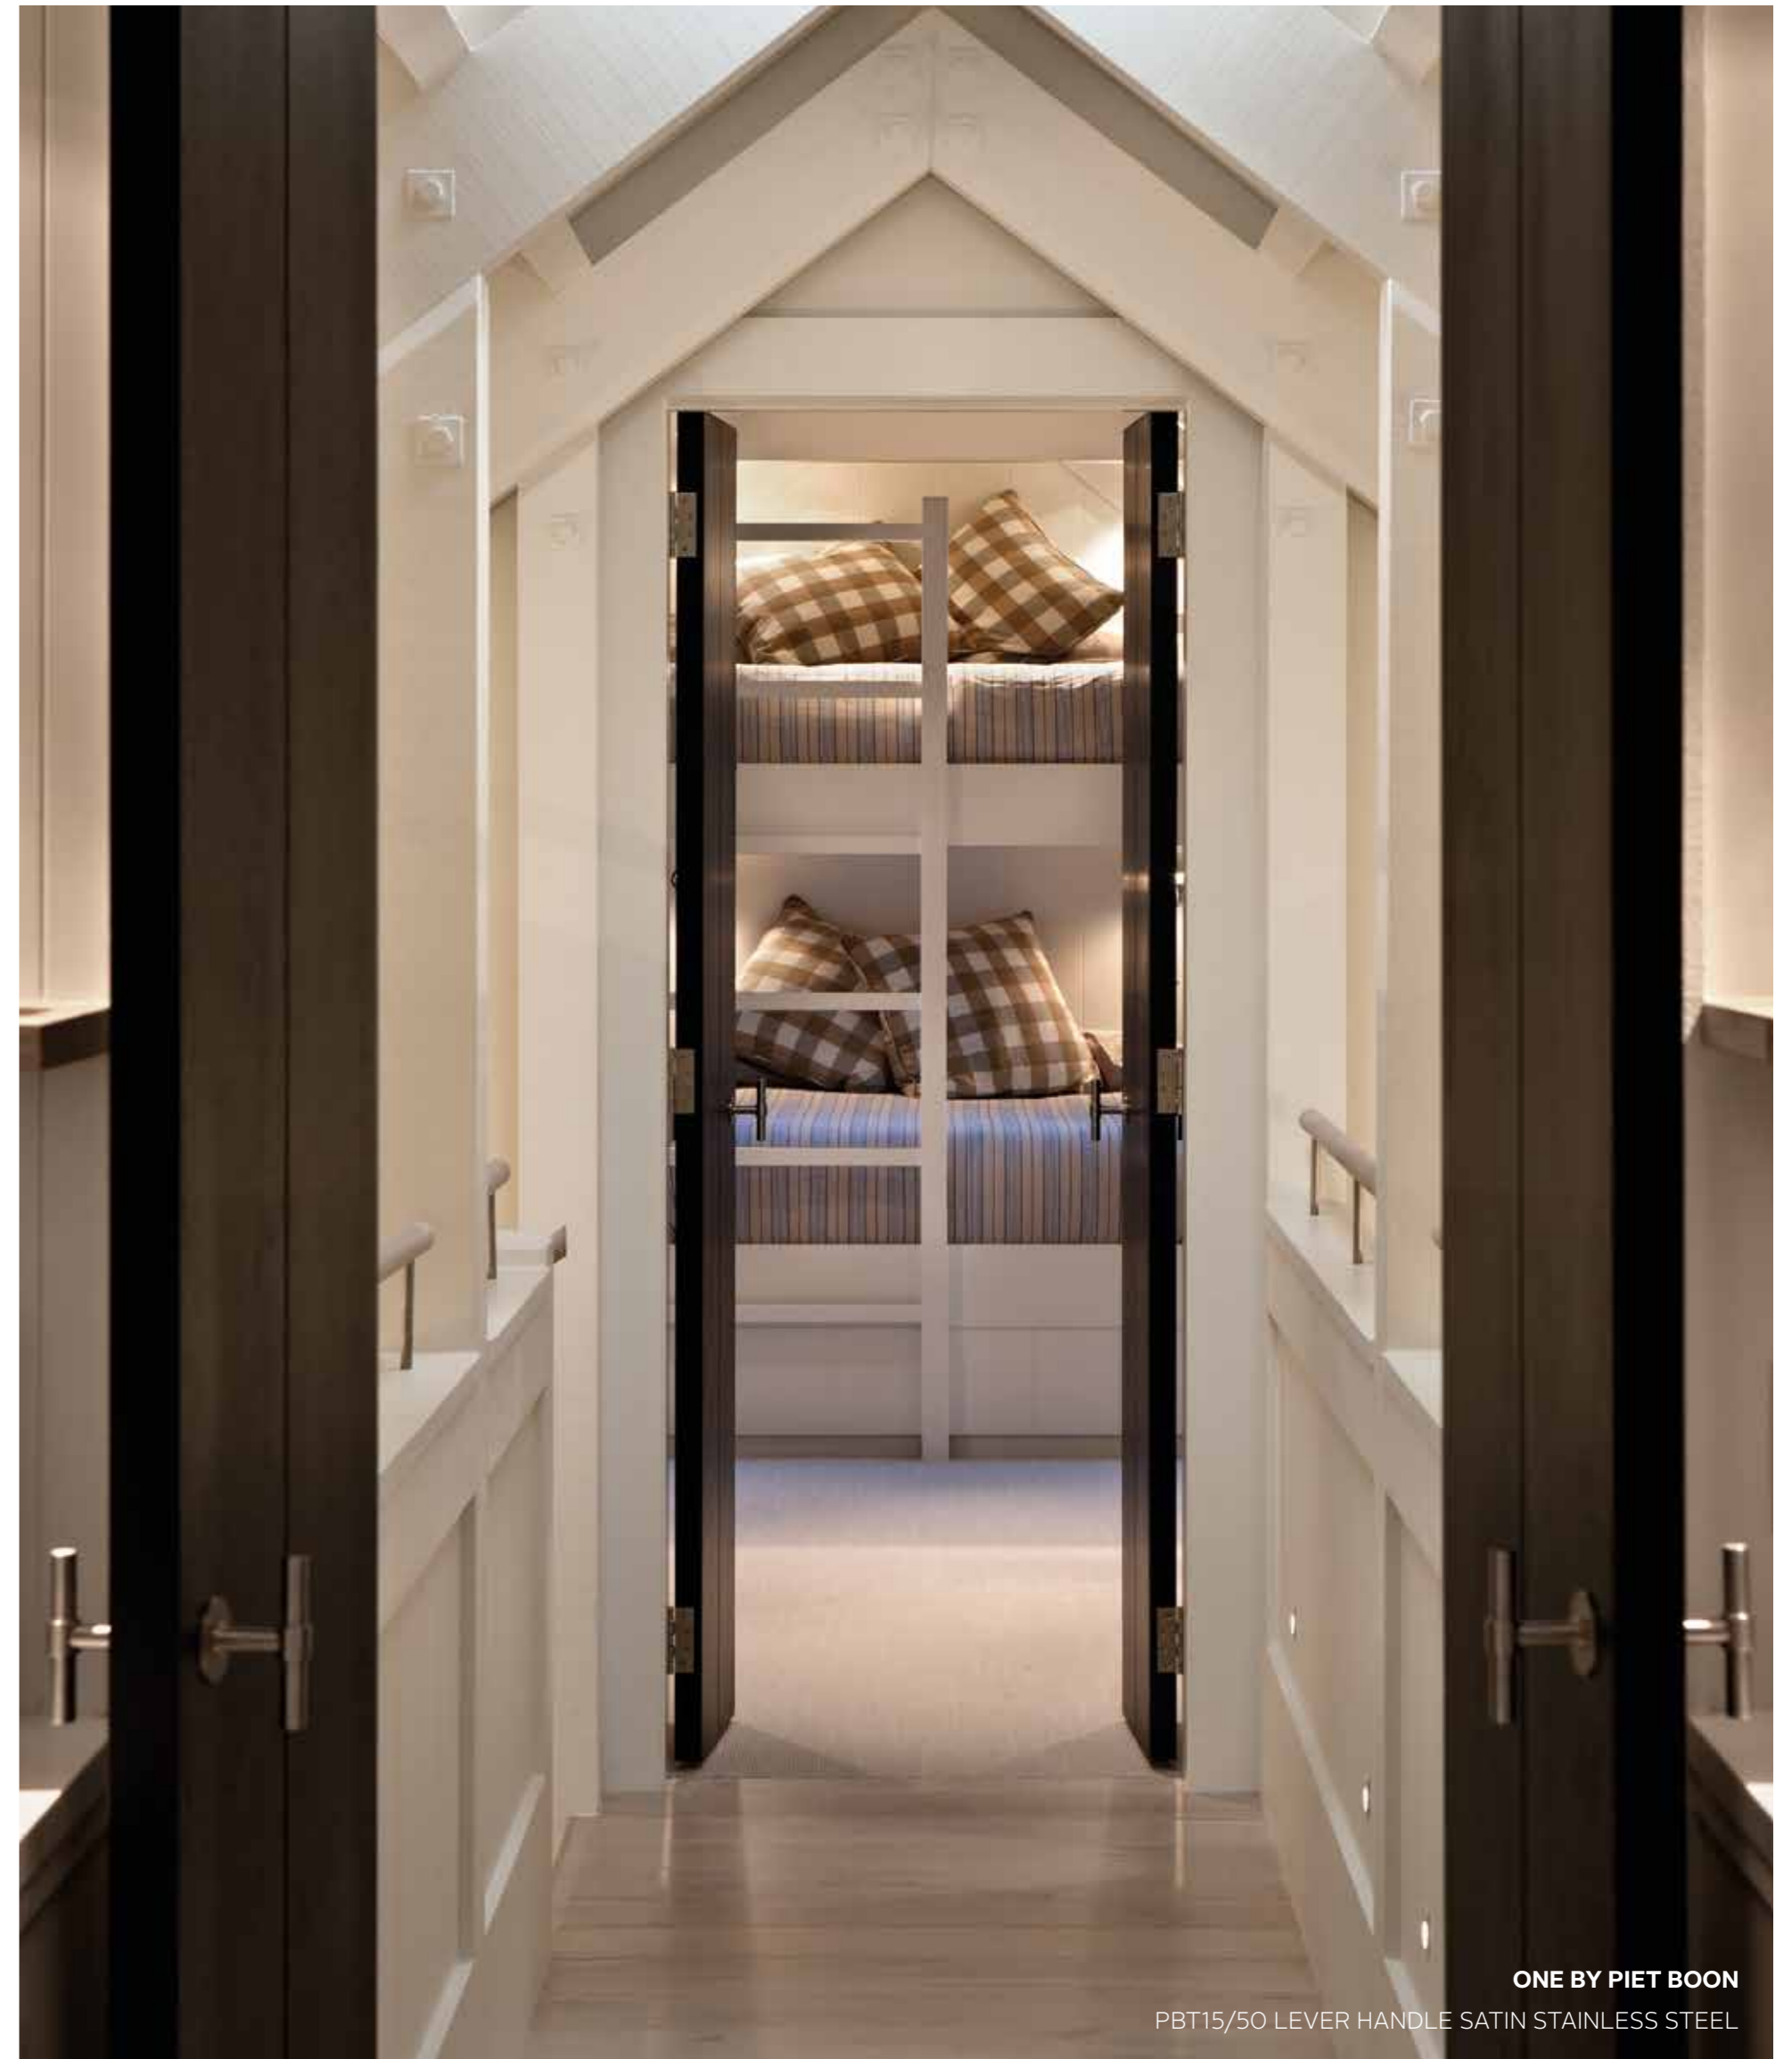

# NEW ZEA LAND QUEENS TOWN

LOCATION: QUEENSTOWN, NEW ZEALAND  
OBJECT: PRIVATE RESIDENCE  
ARCHITECTURE: CHRISTIAN ANDERSON ARCHITECTS  
PHOTOGRAPHY: SIMON DEVITT

FORMANI®  
ONE BY PIET BOON

ARCHITECT CHRISTIAN ANDERSON