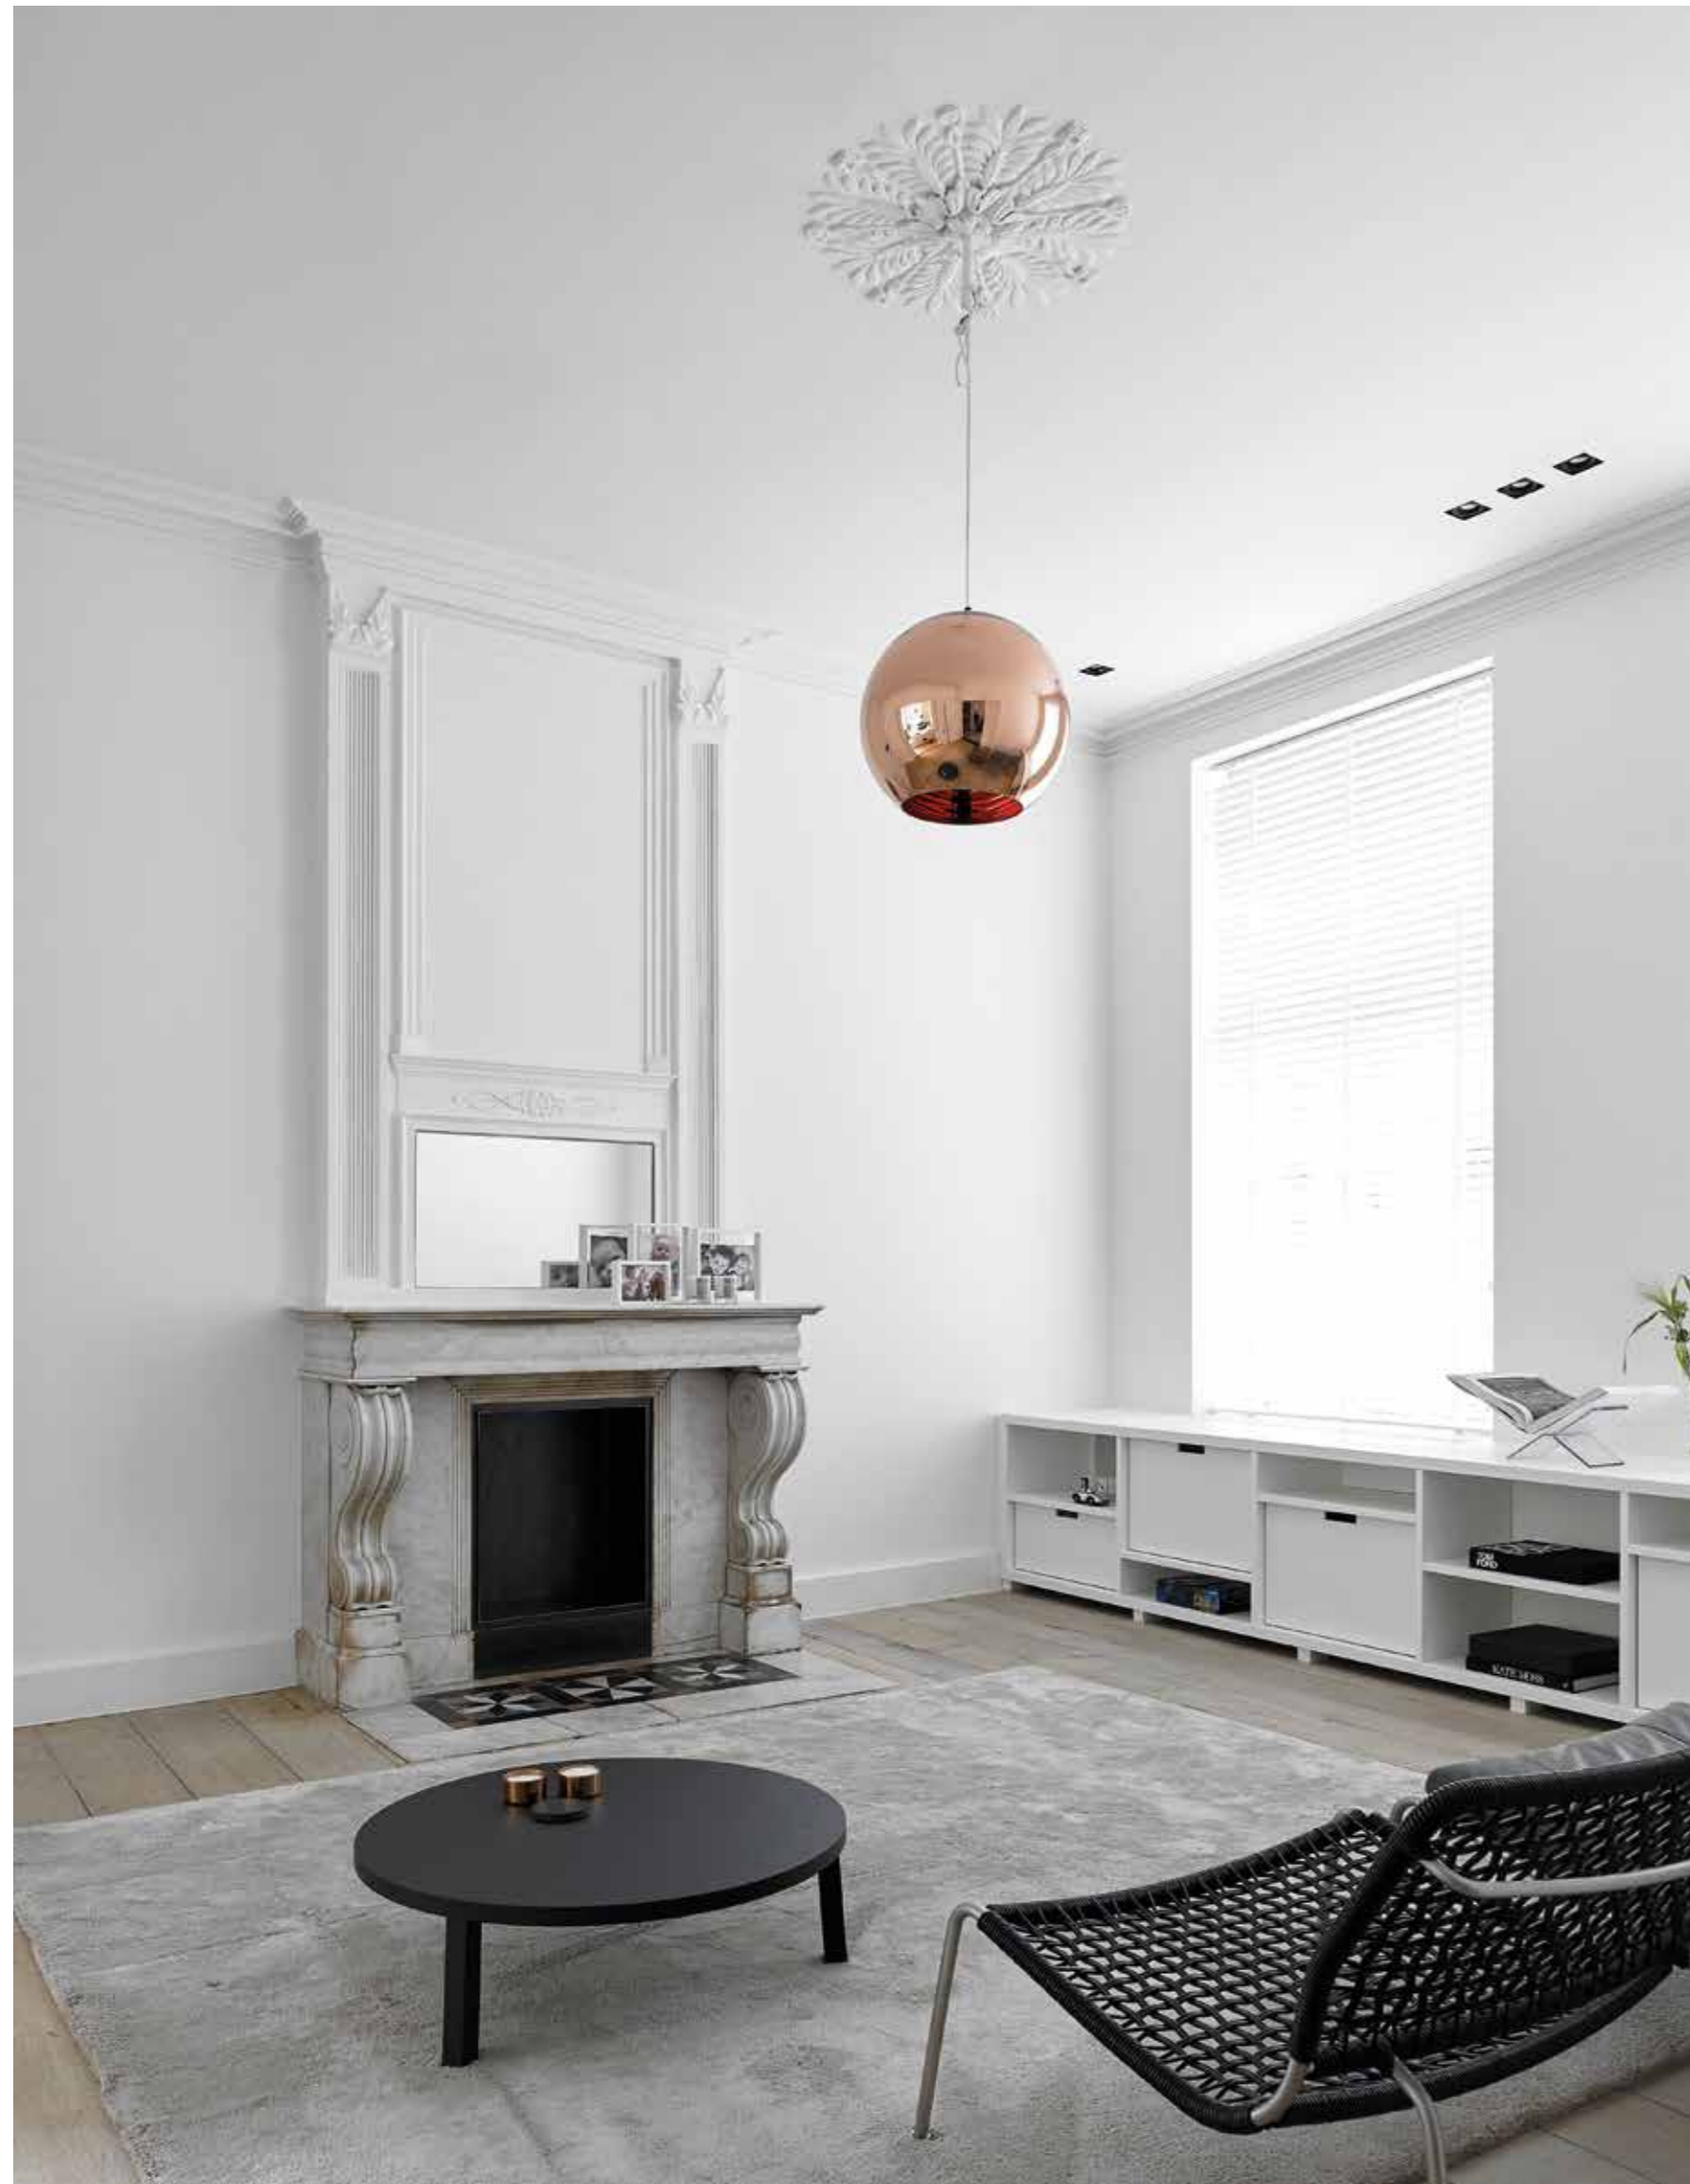

# UK LONDON LONDON

LOCATION: LONDON, UK  
OBJECT: CITY VILLA  
INTERIOR DESIGN: NIELS MAIER  
PHOTOGRAPHY: SERGE TECHNAU

FORMANI®  
ONE BY PIET BOON

INTERIOR DESIGNER NIELS MAIER

ONE BY PIET BOON  
PBL20XL/50 LEVER HANDLE WHITE