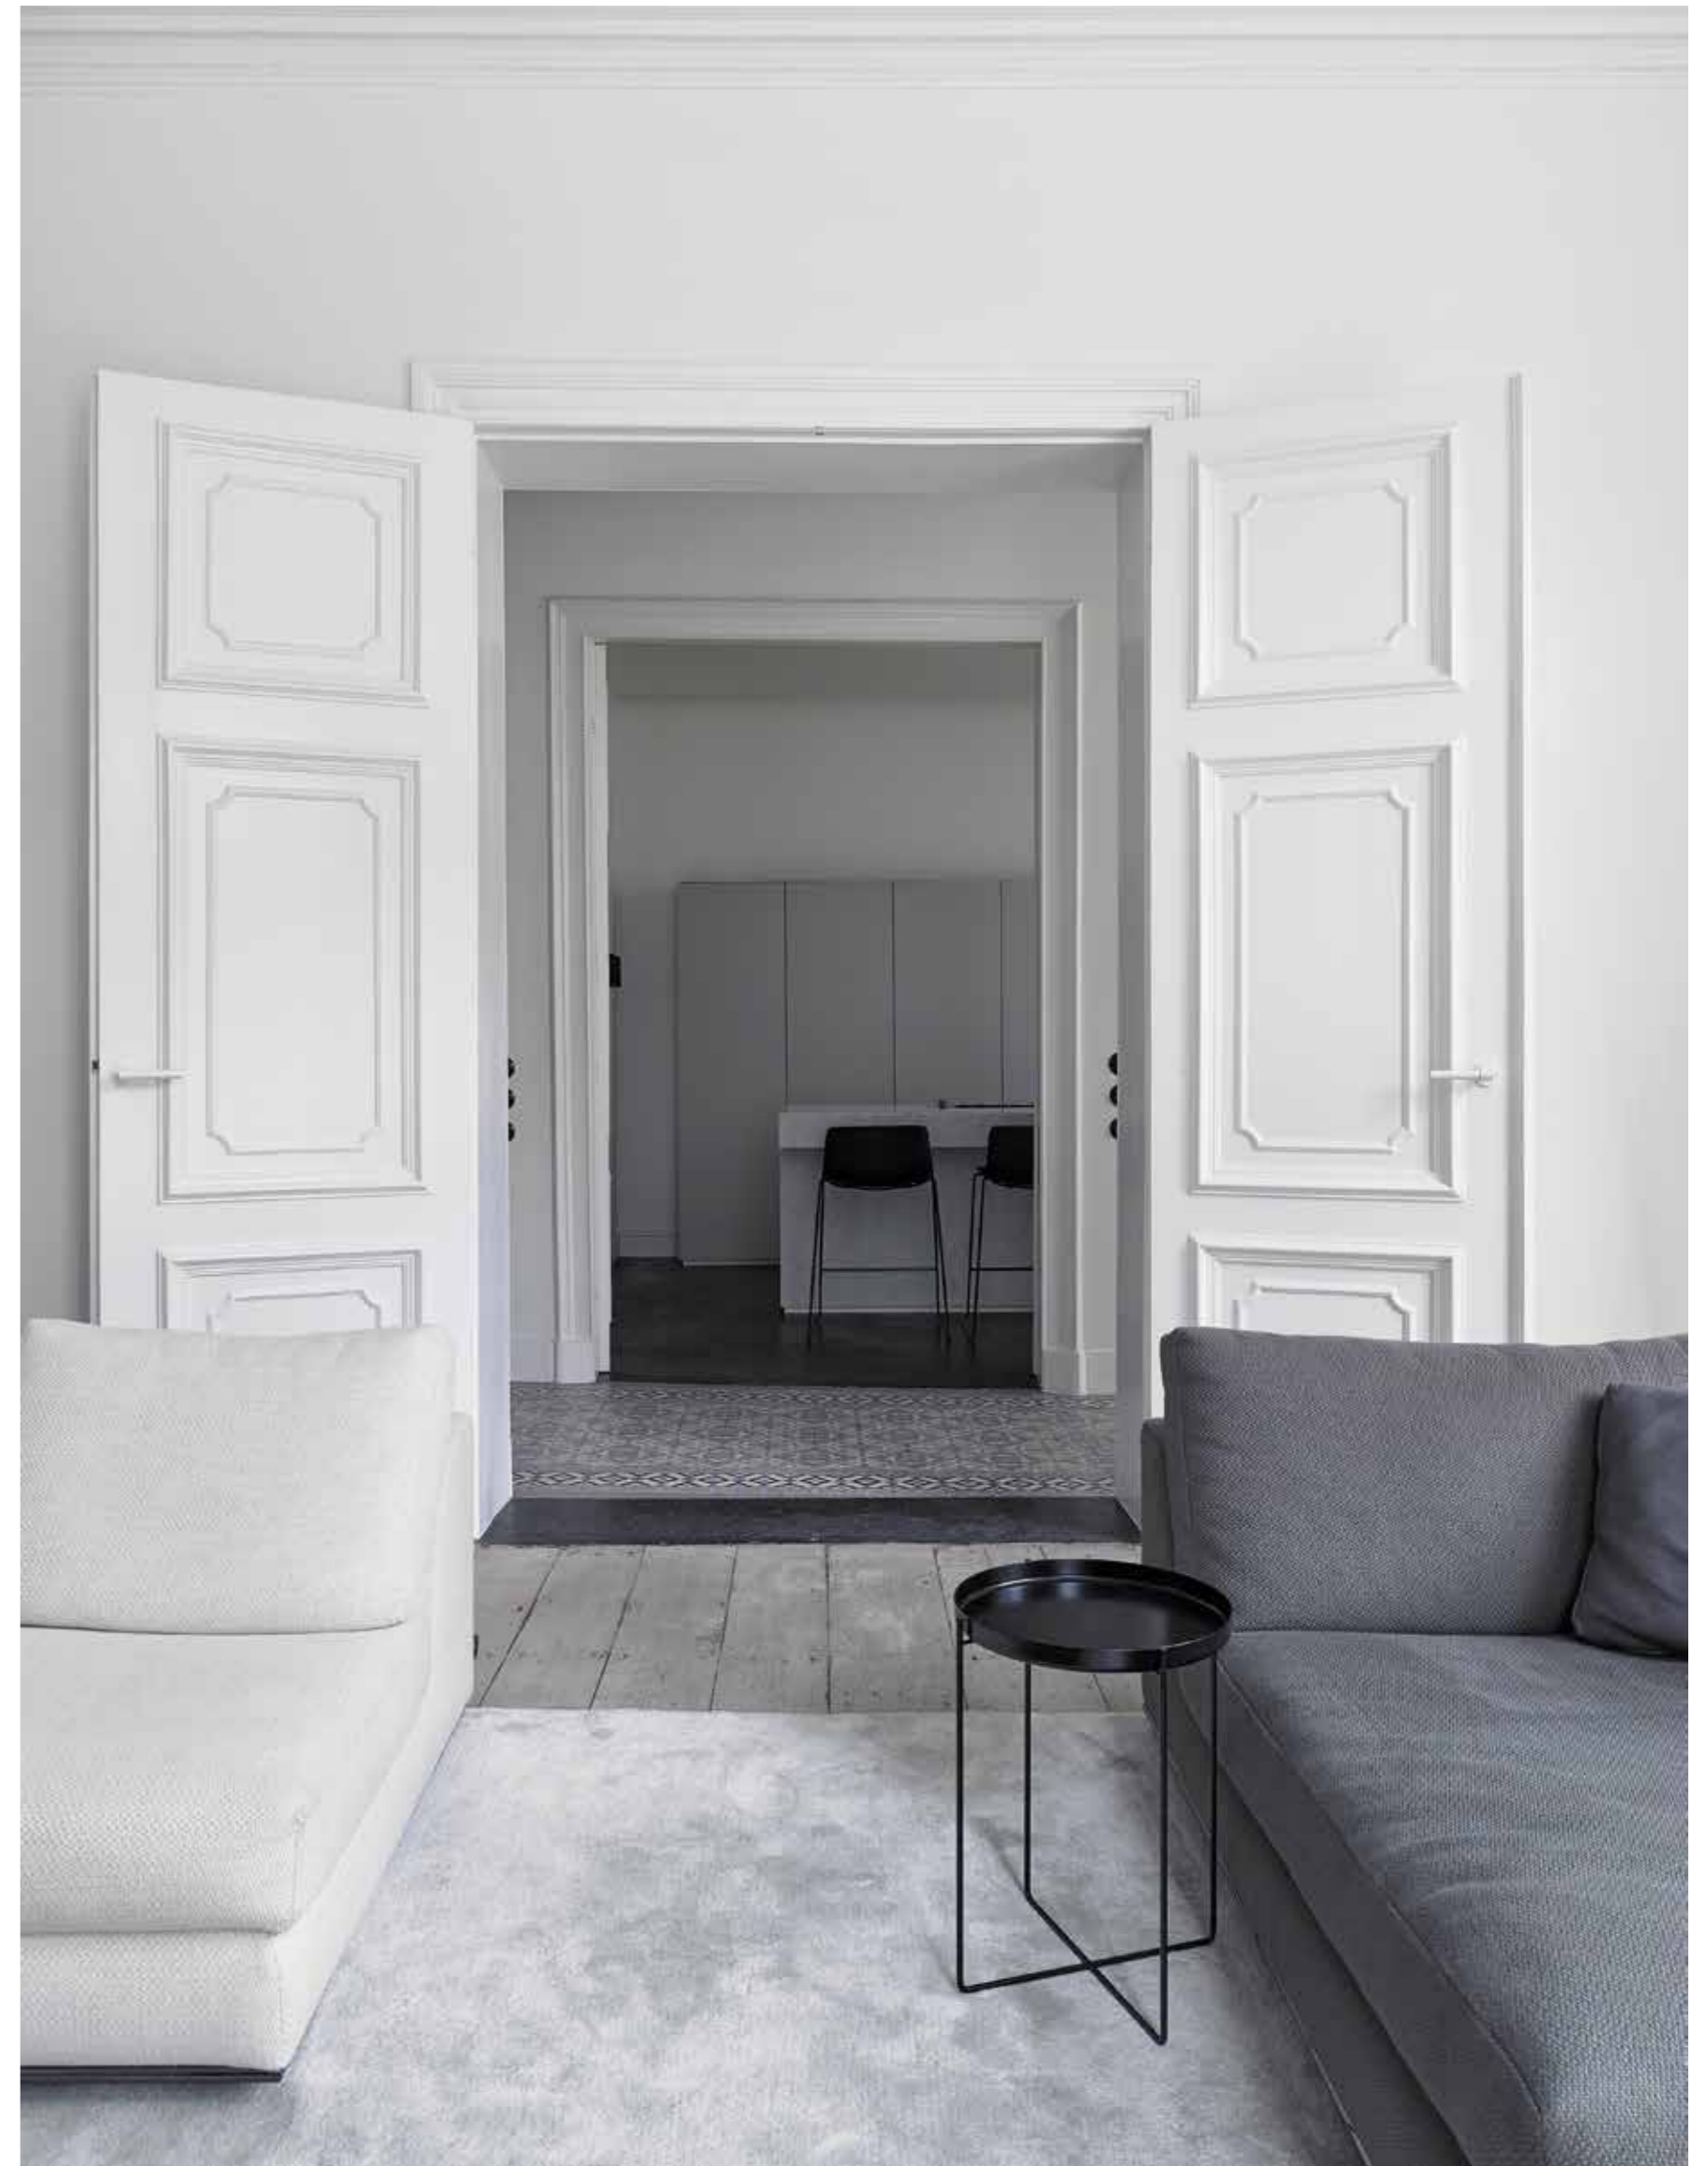

ALL-WHITE DOOR FITTINGS

De all-white-benadering zorgt voor een krachtig basisconcept. Dankzij deze benadering lopen oud en nieuw naadloos in elkaar over. Het One-deurbeslag van FORMANI® sluit aan bij dit concept. Het huis is laag voor laag ontworpen op basis van deze all-white-benadering.

The all-white architectural approach creates a strong basic concept. This approach ensures that the old and new blend together flawlessly. The One collection of door fittings by FORMANI® connects to this concept. The house was designed layer by layer based on this all-white approach.