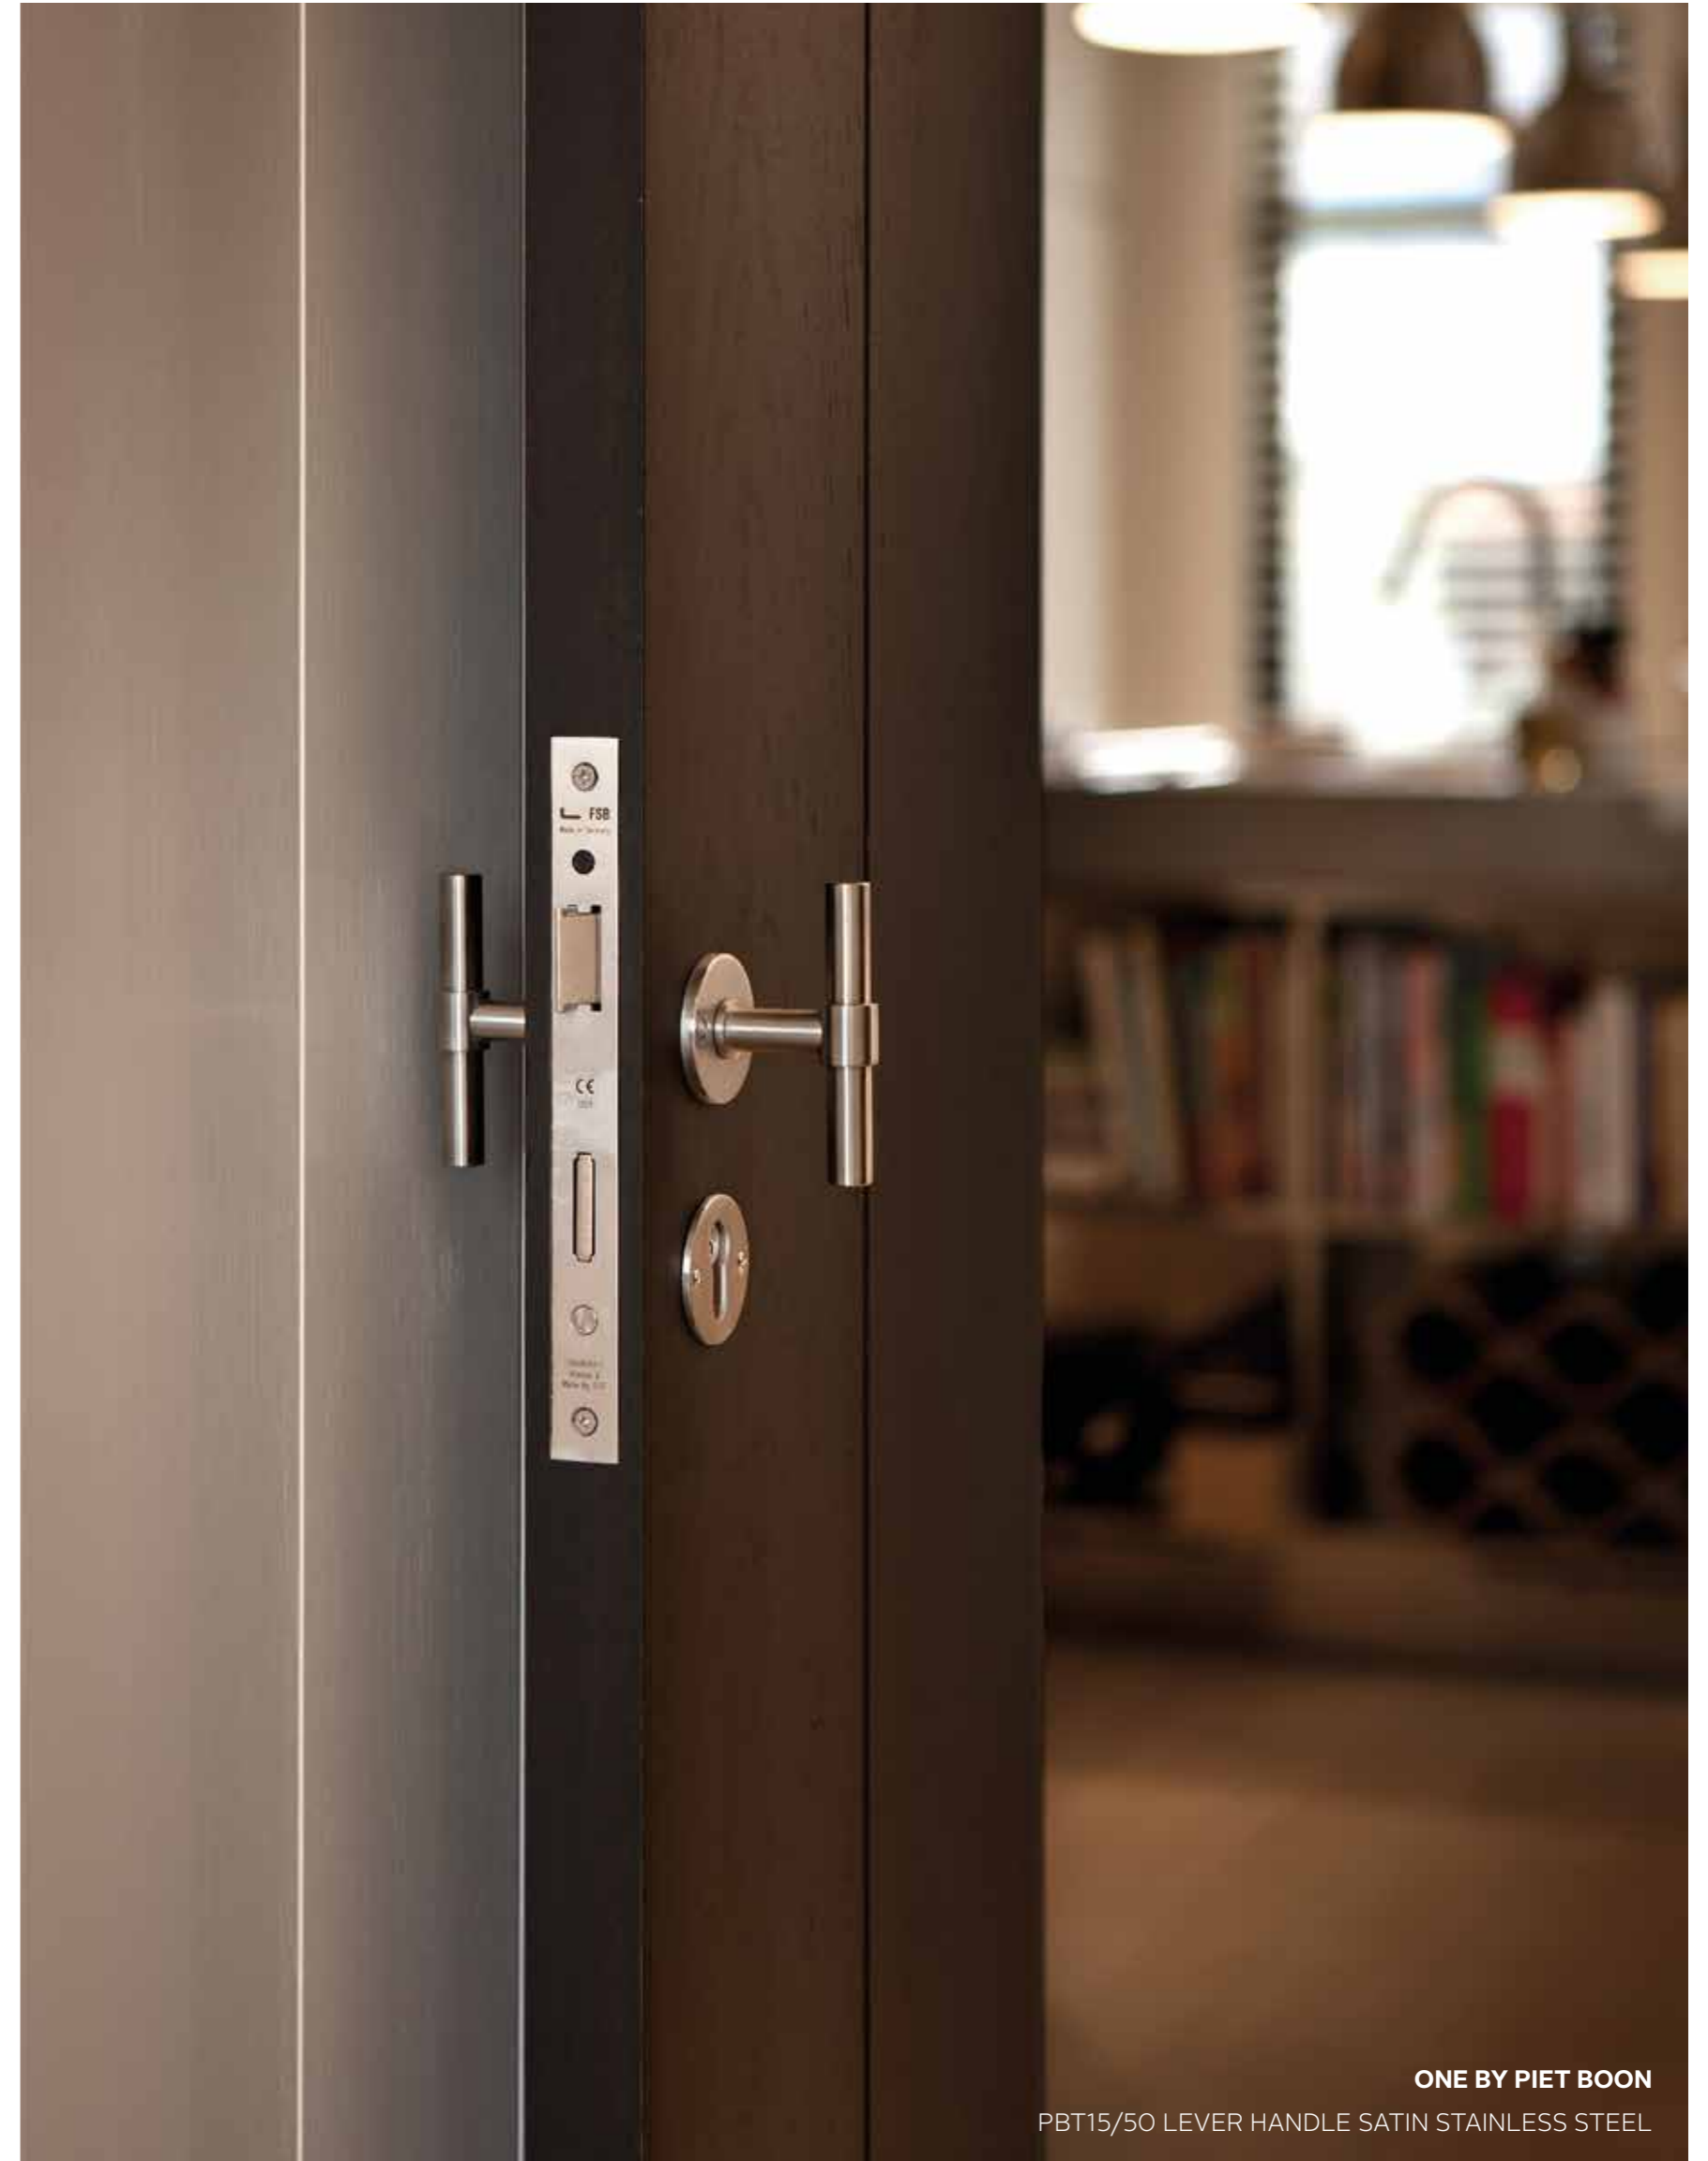

ONE BY PIET BOON
PBT15/50 LEVER HANDLE SATIN STAINLESS STEEL