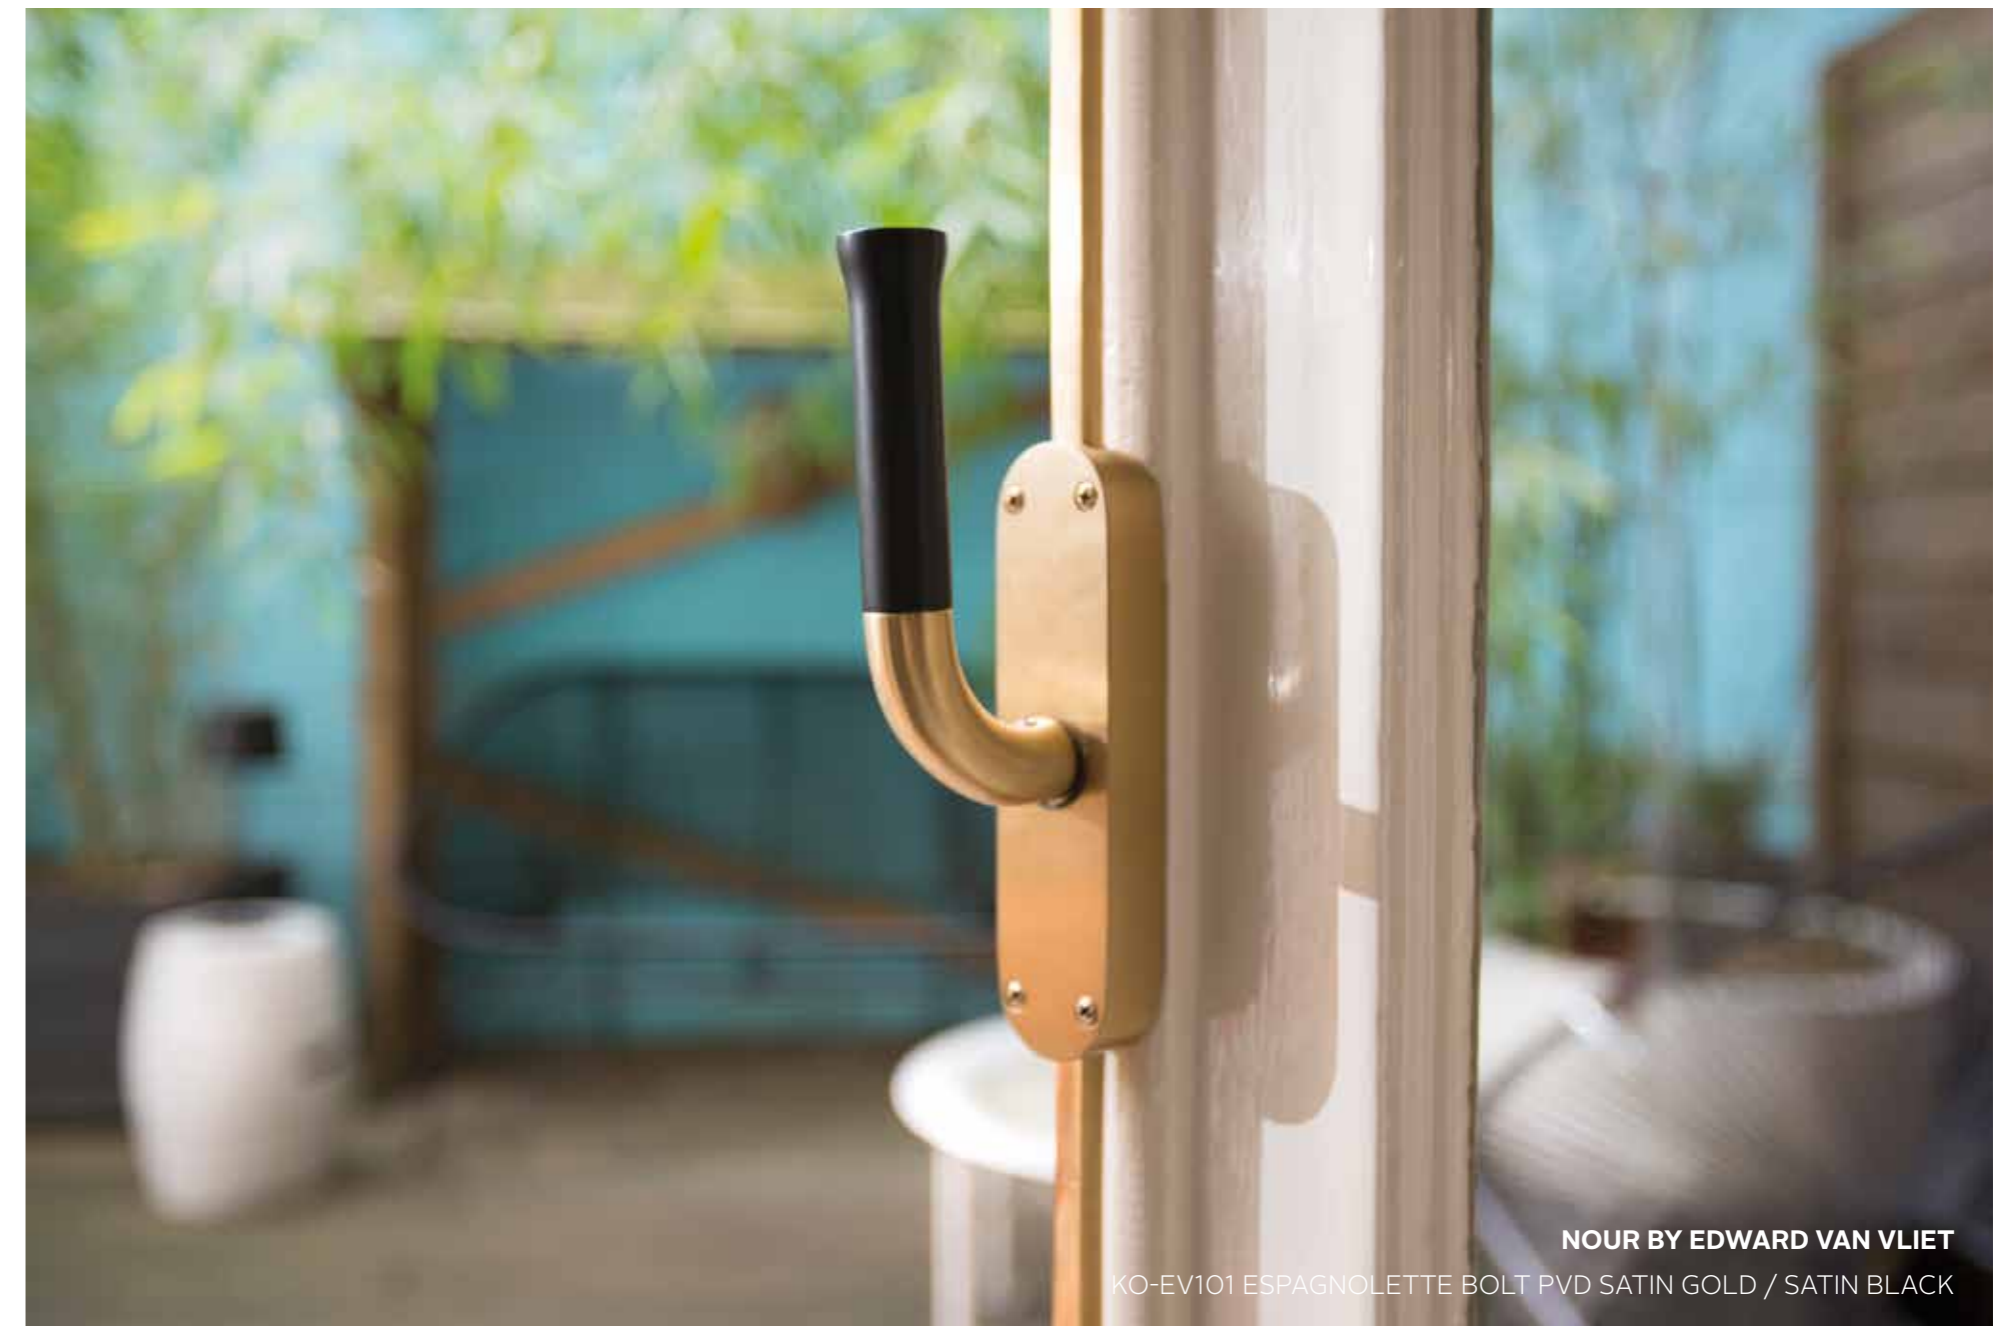

NOUR BY EDWARD VAN VLIET
KO-EV101 ESPAGNOLETTE BOLT PVD SATIN GOLD / SATIN BLACK

INTERNATIONAL BRANDS

De woning wordt door niemand minder dan Edward van Vliet bewoont; één van Nederlands meest bekende en succesvolle ontwerpers van dit moment. Buiten het feit dat het pand als privéwoning wordt gebruikt, dienen de ruimtes tevens als een soort van laboratorium waarbij de nieuwste productontwerpen van Edward van Vliet gebruikt en getoetst worden. Zo zijn er diverse topstukken te bewonderen uit collecties van o.a. Moroso, Kvadrat, Moooi, en vele andere topmerken waar Edward van Vliet producten voor ontworpen heeft.

This particular residence is home to none other than Edward van Vliet, one of the Netherlands' best-known and most successful designers of the moment. As well as being his personal living space, the residence serves as a sort of laboratory to test his latest product designs by putting them to practical use. The house features numerous eye-catching showpieces designed by Van Vliet for Moroso, Kvadrat, Moooi, and many other leading brands.