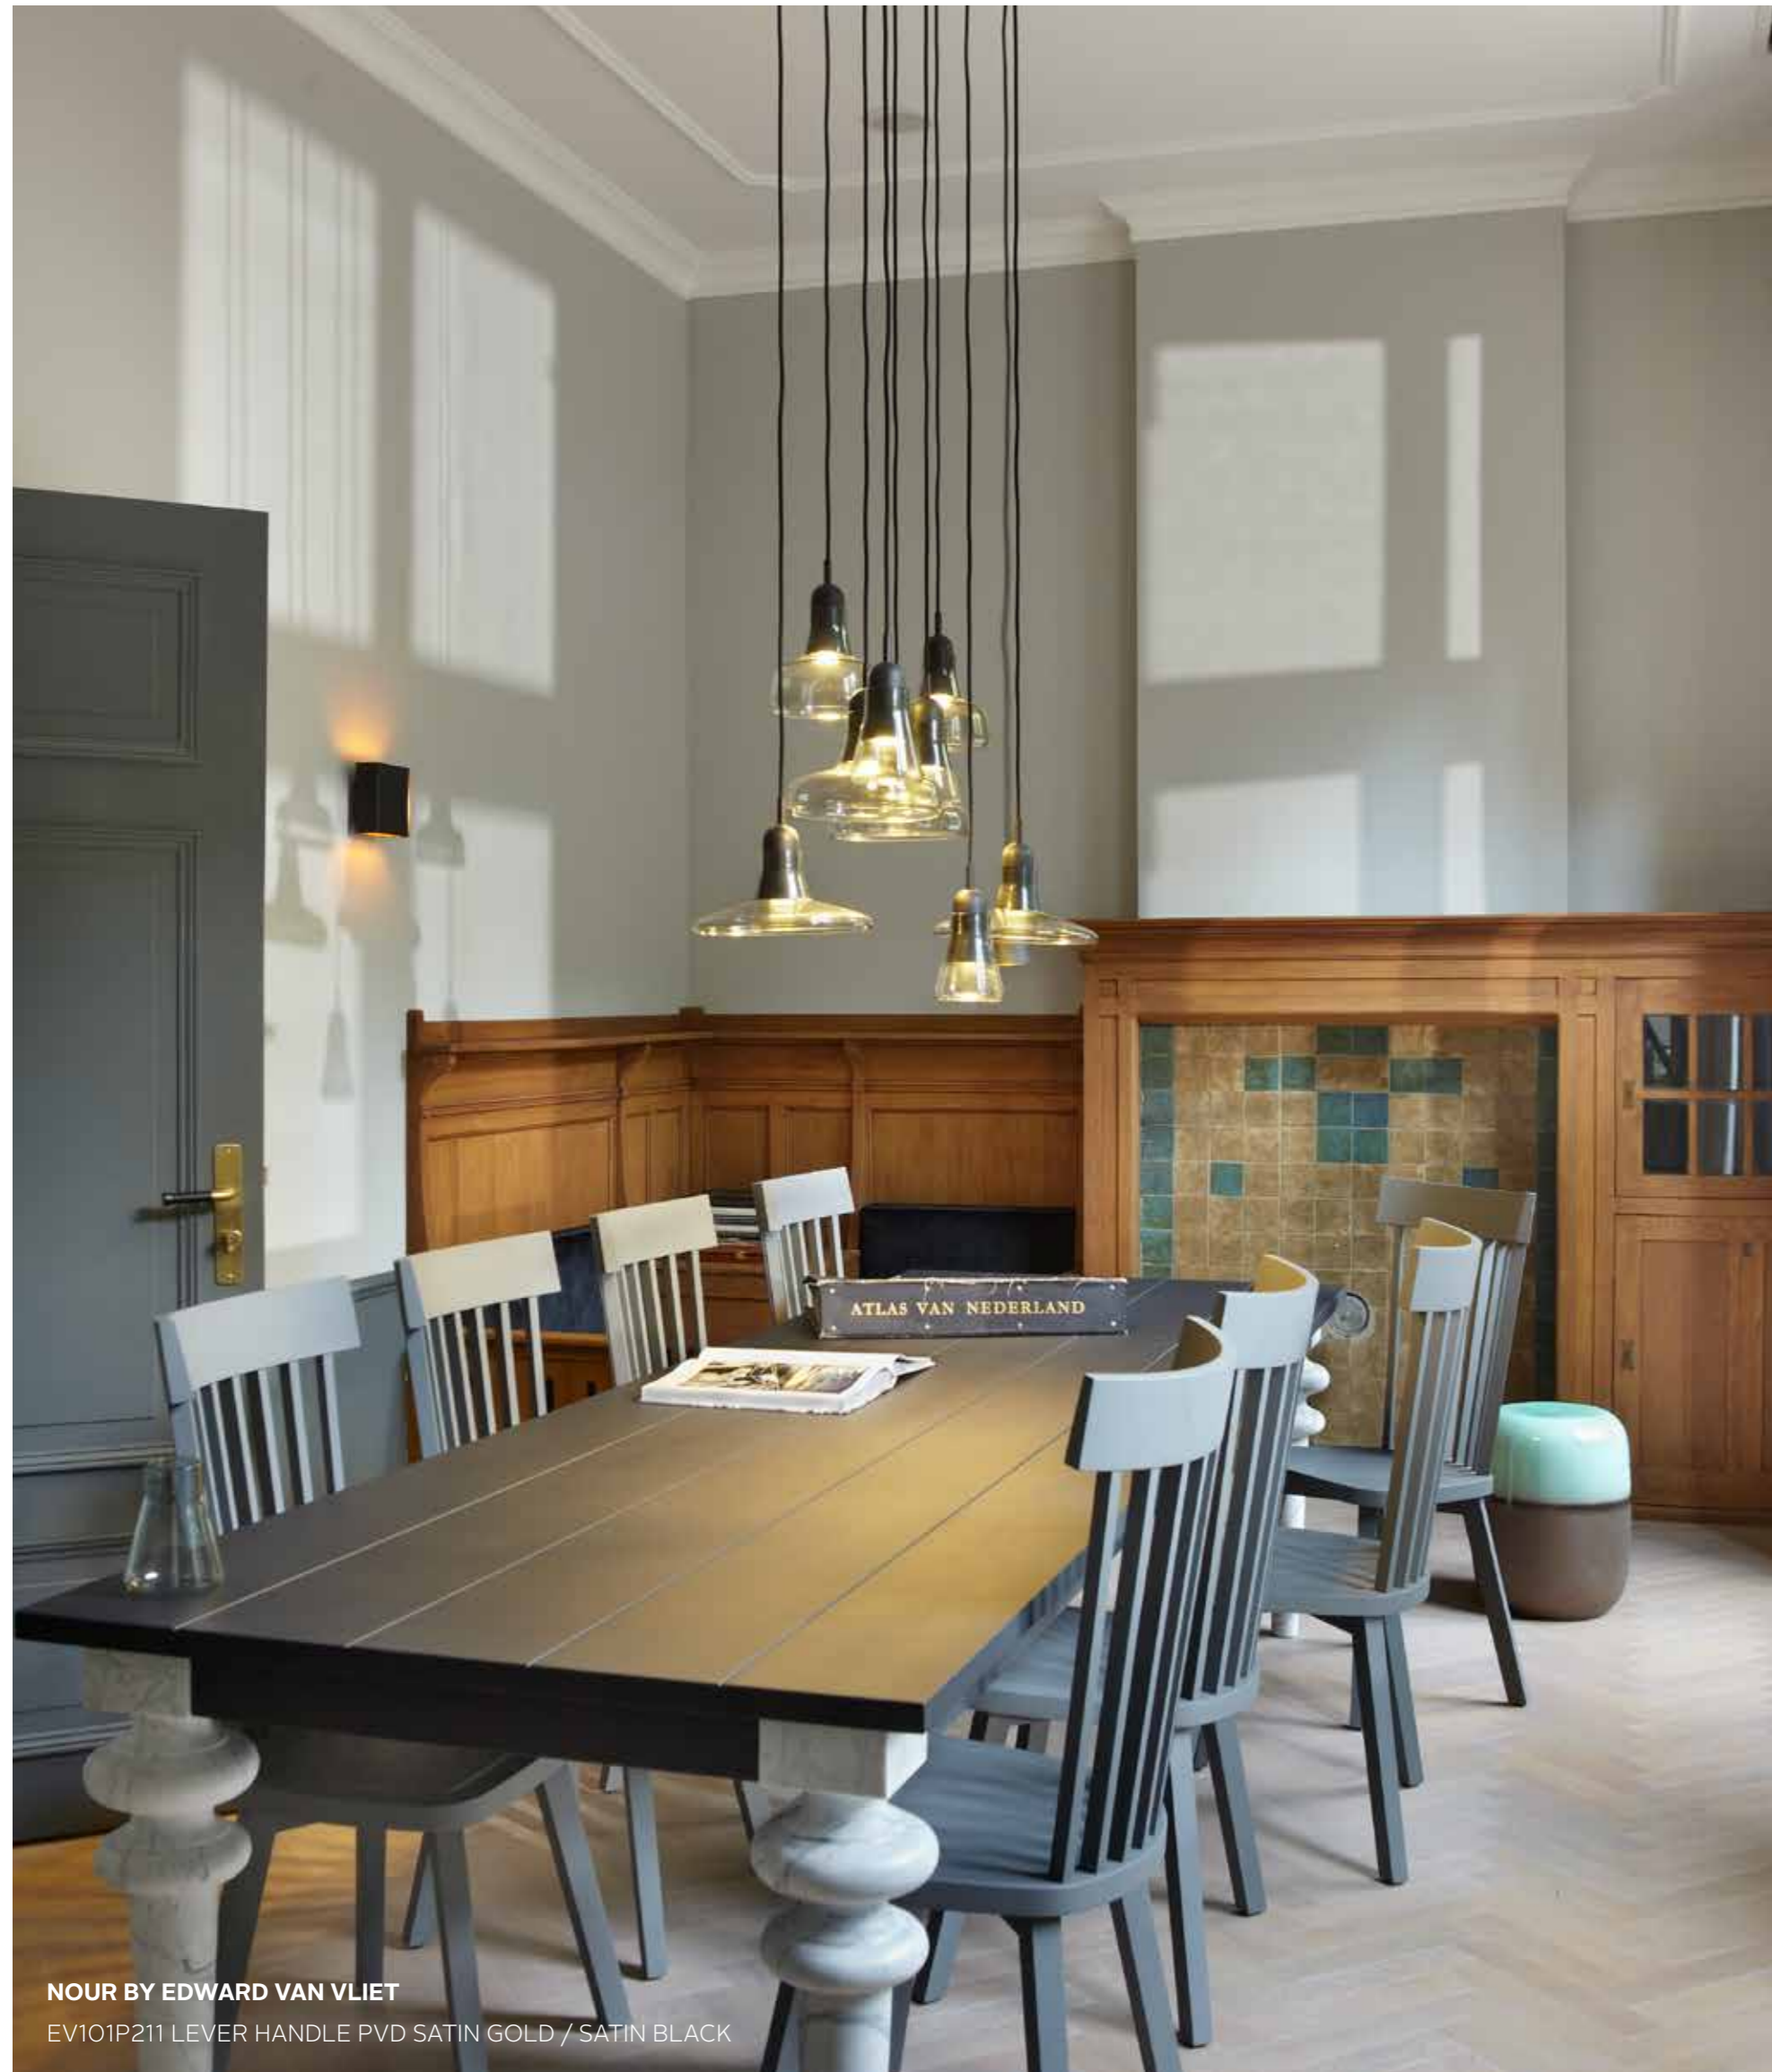

THE NETHER LANDS BER GEN

LOCATION: BERGEN, THE NETHERLANDS
OBJECT: 'HET HOF' EVENT LOCATION
INTERIOR DESIGN: STUDIO EDWARD VAN VLIET
PHOTOGRAPHY: HERMAN VAN HEUSDEN

NOUR BY EDWARD VAN VLIET
 EV101P211 LEVER HANDLE PVD SATIN GOLD / SATIN BLACK