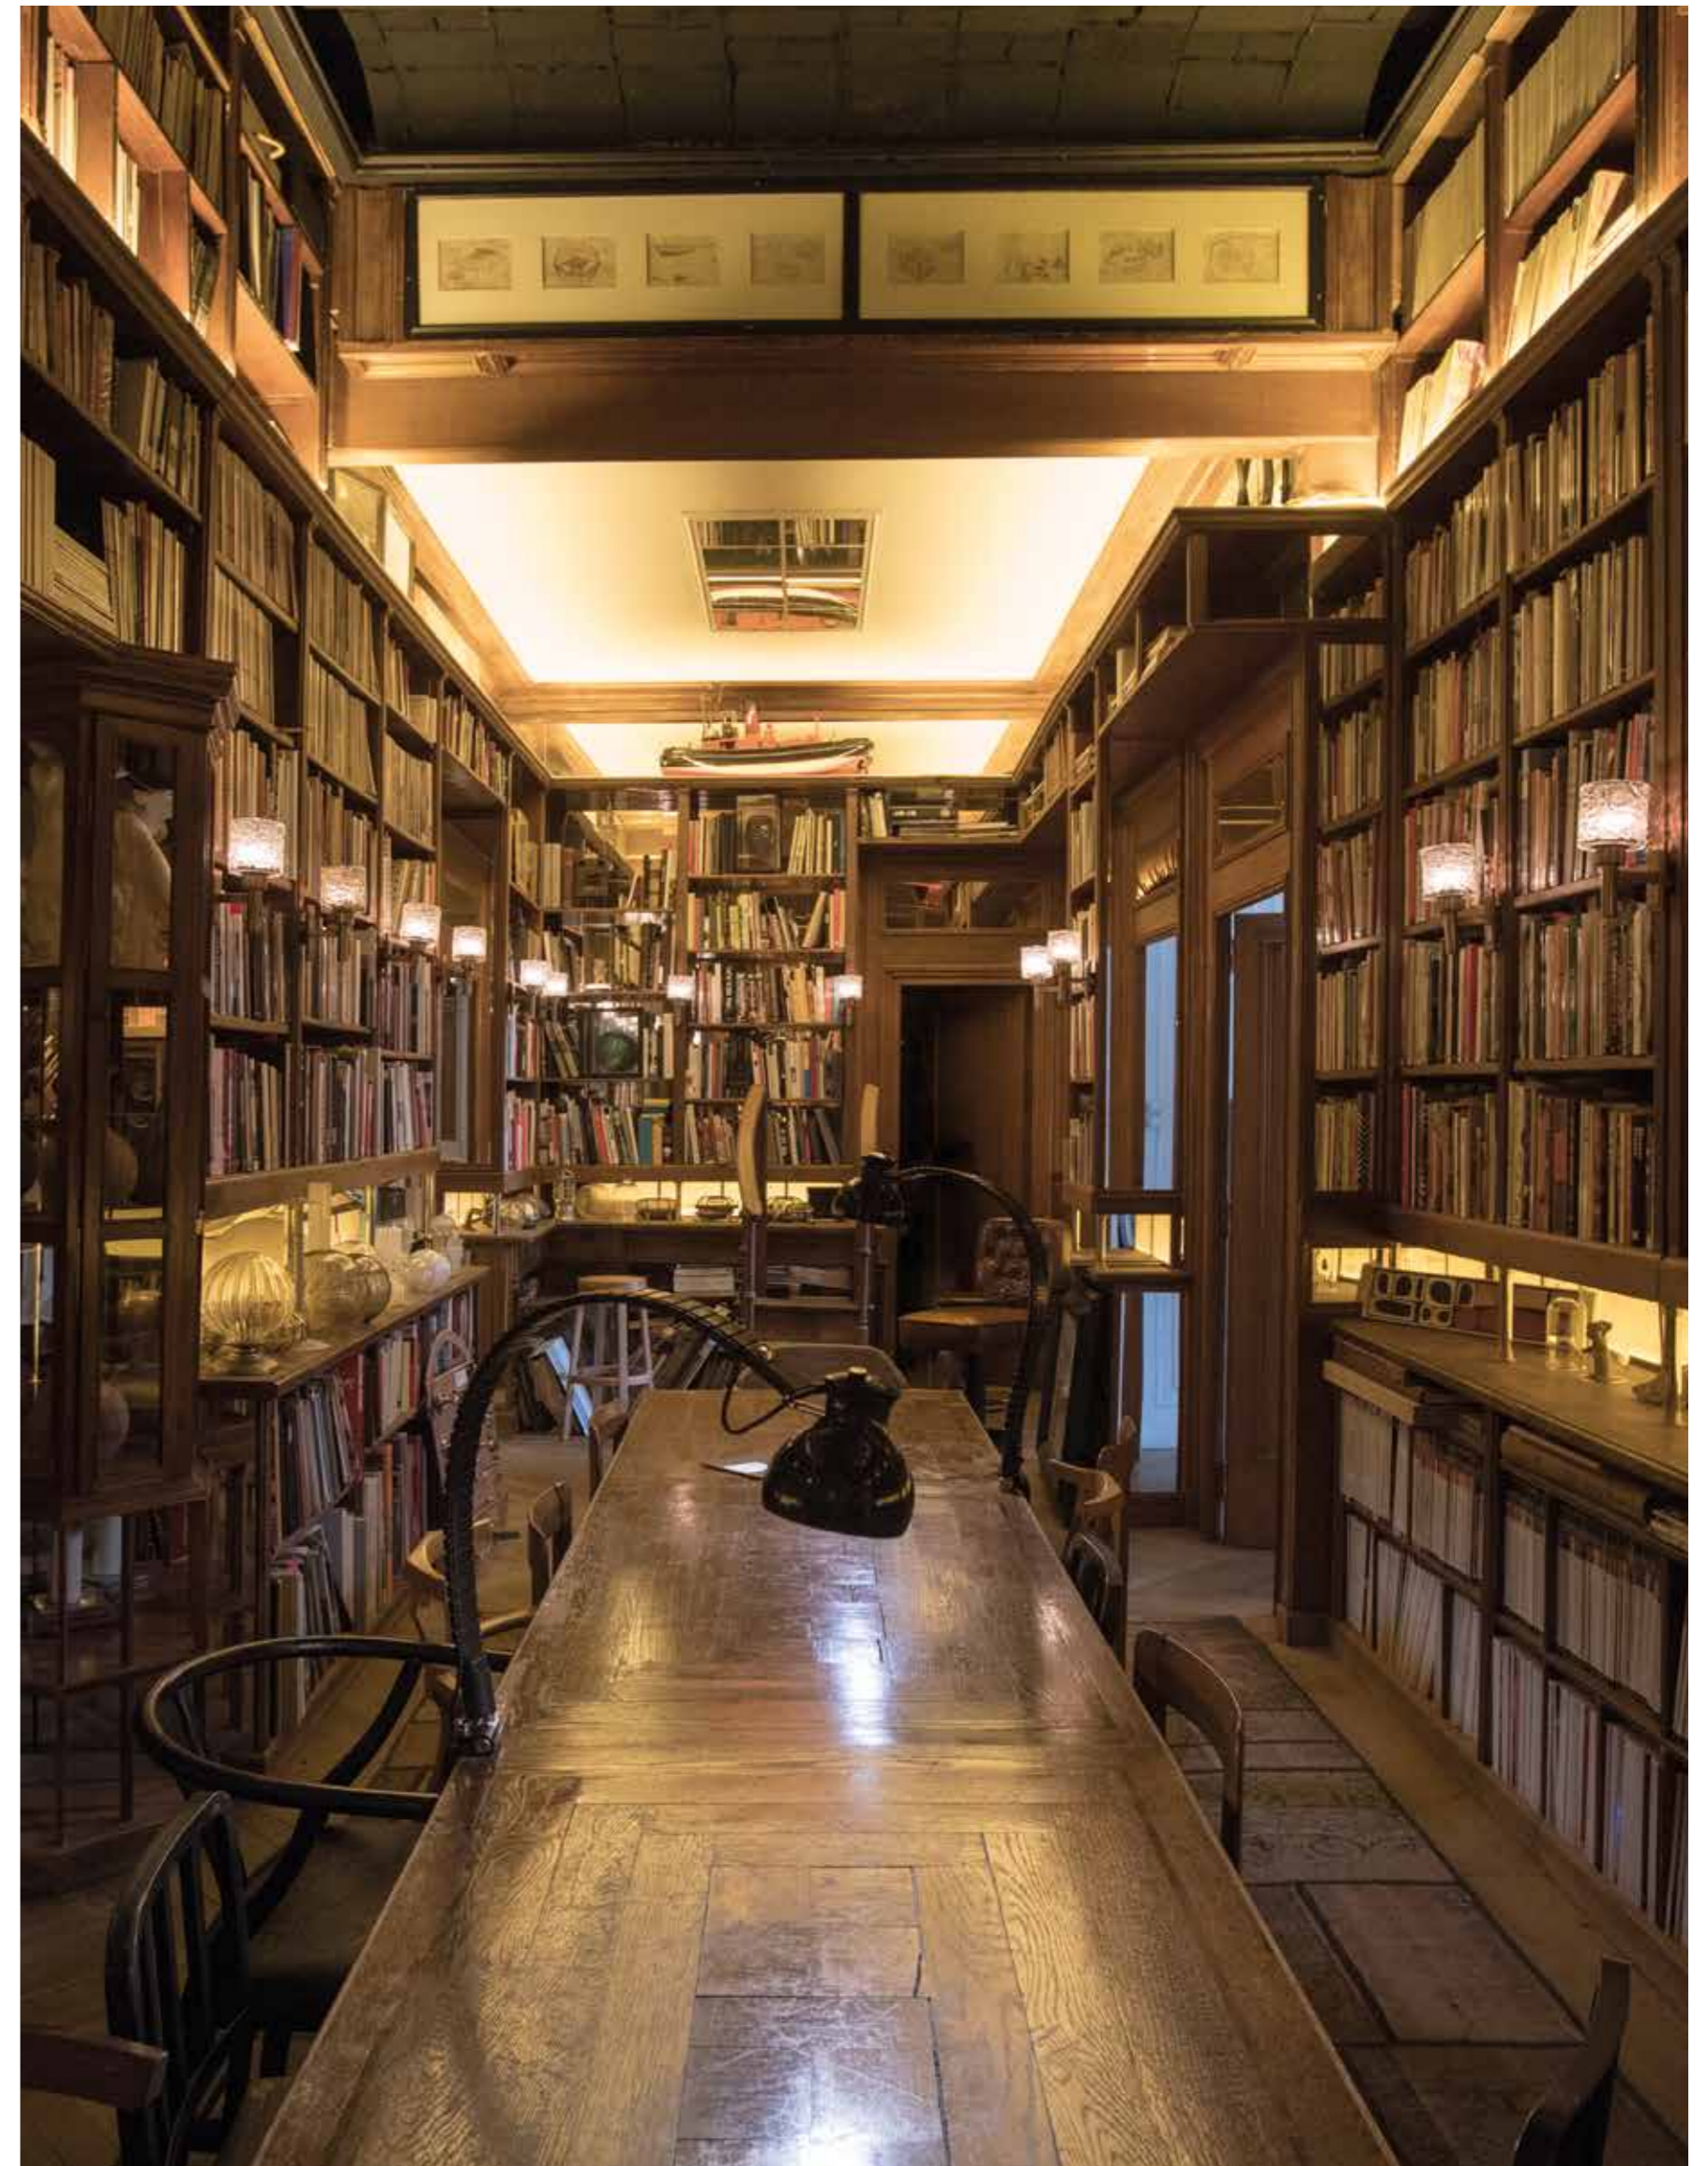

BELOVED DOORWARE

Naast een passie voor designinvloeden uit het midden van de jaren negentig en het verzamelen van oude spullen speelt ook hond Bosco een belangrijke rol in het leven van de designer. De doorwarecollectie die Lázaro Rosa-Violán voor FORMANI® ontwierp, draagt dan ook de naam van zijn maatje.

In addition to his passion for design from the 1990s and collecting old things, dog Bosco also holds a special place in the heart of this designer. The door fittings collection that Lázaro Rosa-Violán designed for FORMANI® was named after his much-loved pet.