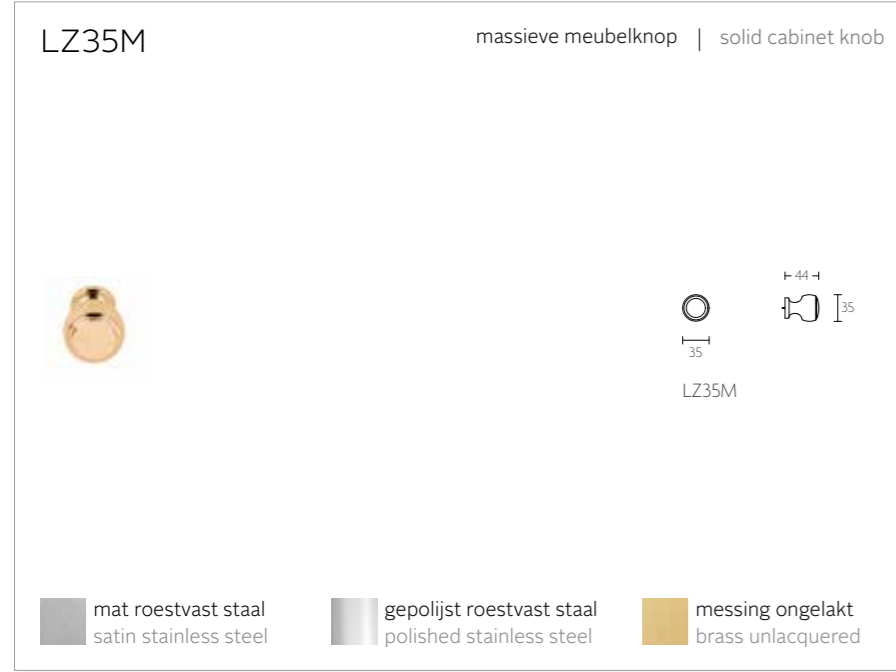

BOSCO BY LÁZARO ROSA-VIOLÁN

ACCESSOIRES | ACCESSORIES